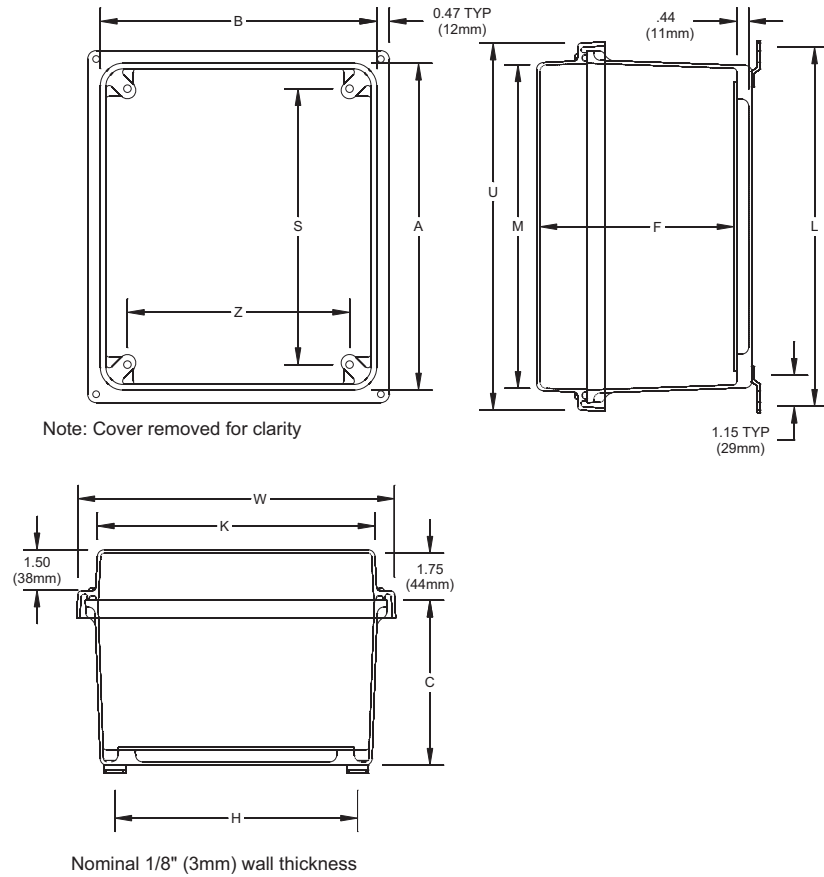

CONSTRUCTION

- Strong, molded Ultraguard® fiberglass reinforced polyester material construction with matching raised cover
- 304 stainless steel captive cover screws
- Gasket made of closed-cell neoprene cord encased in a continuous channel
- 304 stainless steel wall mounting feet with 10-32 stainless steel screws included
- 10-32 threaded inserts are installed for optional back panel
- JIC sizing
- Ultraguard® fiberglass material is easily punched, drilled or sawed
- UV stabilized for outdoor use

Part No.	Box Size			Usable Depth	Panel Boss Centers			Foot Mount Centers		Cover Size			
	A	B	C		F	S	Z	H	L	K	M	U	W
AM664R	6.10 155mm	6.10 155mm	4.18 106mm	5.26 134mm	4.25 108mm	4.25 108mm	5.01 127mm	7.32 186mm	6.08 154mm	6.08 154mm	7.69 195mm	7.69 195mm	
AM864R	8.00 203mm	6.13 156mm	4.13 105mm	5.21 132mm	6.25 159mm	4.25 108mm	5.01 127mm	9.19 233mm	6.11 155mm	7.98 203mm	9.59 244mm	7.71 196mm	
AM1084R	10.14 258mm	8.26 210mm	4.13 105mm	5.21 132mm	8.25 210mm	6.25 159mm	7.01 178mm	11.19 284mm	8.44 214mm	10.32 262mm	11.73 298mm	9.85 250mm	
AM1086R	10.14 258mm	8.26 210mm	6.13 156mm	7.21 183mm	8.25 210mm	6.25 159mm	7.01 178mm	11.19 284mm	8.44 214mm	10.32 262mm	11.73 298mm	9.85 250mm	
AM1206R	12.14 308mm	10.26 261mm	6.13 156mm	7.21 183mm	10.25 260mm	8.25 210mm	9.01 229mm	13.19 335mm	10.45 265mm	12.32 313mm	13.73 349mm	11.85 301mm	
AM1426R	14.13 359mm	12.26 311mm	6.13 156mm	7.21 183mm	12.25 311mm	10.25 260mm	11.01 280mm	15.19 386mm	12.45 316mm	14.32 364mm	15.73 400mm	13.85 352mm	
AM1648R	16.27 413mm	14.40 366mm	8.13 207mm	9.21 234mm	14.25 362mm	12.25 311mm	13.01 330mm	17.19 437mm	13.86 352mm	15.73 400mm	17.87 454mm	15.99 406mm	
AM1868R	18.40 467mm	16.40 417mm	8.13 207mm	9.21 234mm	16.25 413mm	14.25 362mm	14.97 380mm	19.28 490mm	15.86 403mm	17.86 454mm	20.00 508mm	18.00 457mm	
AM2068R	20.00 508mm	16.00 406mm	8.13 207mm	9.21 234mm	17.81 452mm	13.81 351mm	14.54 369mm	20.84 529mm	15.43 392mm	19.43 494mm	21.59 548mm	17.59 447mm	