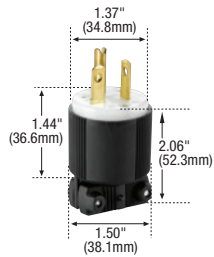

Industrial grade straight blade devices

Product description

2-pole, 3-wire grounding
20A, 125V/AC
NEMA 5-20

5-20P

5-20R

6766

5778C

AH5666Y

5679C

Industrial grade plugs & connectors

Rating A	V/AC	NEMA	Description	Cord diameter	Color	Plug catalog no.	Connector catalog no.		
20	125	5-20	Ultra grip straight body	0.33-0.66" (8.3-16.7mm)	BK & W	<input type="checkbox"/> AH5366	<input type="checkbox"/> AH5369	•	•
			Quick grip straight body	0.22-0.66" (5.6-16.7mm)	BK	<input type="checkbox"/> AH5364BK	<input type="checkbox"/> AH5369BK		•
			Quick grip straight body	0.22-0.66" (5.6-16.7mm)	Y	<input type="checkbox"/> AH5364Y	<input type="checkbox"/> AH5369Y		•

* UL Listed only

Industrial grade straight blade devices

Product description

2-pole, 3-wire grounding
15A, 250V/AC
NEMA 6-15

6-15P

6-15R

Industrial grade plugs & connectors

Rating A	V/AC	NEMA	Description	Cord diameter	Color	Plug catalog no.	Connector catalog no.		
15	250	6-15	Ultra grip straight body	0.33-0.66" (8.3-16.7mm)	BK & W	<input type="checkbox"/> AH5666 [†]	<input type="checkbox"/> AH5669 [†]	•	•
			Quick grip straight body	0.22-0.66" (5.6-16.7mm)	Y	<input type="checkbox"/> AH5666Y [†]	<input type="checkbox"/> AH5669Y [†]		•
			Auto grip straight body	0.33-0.66" (8.3-16.7mm)	BK & W	<input type="checkbox"/> 5666N	<input type="checkbox"/> 5669N	•	•