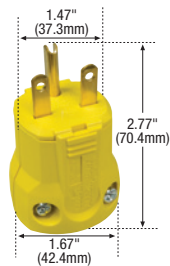

Industrial grade straight blade devices

Product description

2-pole, 3-wire grounding
20A, 125V/AC
NEMA 5-20

5-20P

5-20R

6766

5778C

AH5666Y

5679C

Industrial grade plugs & connectors

Rating A	V/AC	NEMA	Description	Cord diameter	Color	Plug catalog no.	Connector catalog no.		
20	125	5-20	Ultra grip straight body	0.33-0.66" (8.3-16.7mm)	BK & W	<input type="checkbox"/> AH5366	<input type="checkbox"/> AH5369	•	•
			Quick grip straight body	0.22-0.66" (5.6-16.7mm)	BK	<input type="checkbox"/> AH5364BK	<input type="checkbox"/> AH5369BK		•
			Quick grip straight body	0.22-0.66" (5.6-16.7mm)	Y	<input type="checkbox"/> AH5364Y	<input type="checkbox"/> AH5369Y		•

* UL Listed only

Industrial grade straight blade devices

Product description

2-pole, 3-wire grounding
15A, 250V/AC
NEMA 6-15

6-15P

6-15R

Industrial grade plugs & connectors

Rating A	V/AC	NEMA	Description	Cord diameter	Color	Plug catalog no.	Connector catalog no.		
15	250	6-15	Ultra grip straight body	0.33-0.66" (8.3-16.7mm)	BK & W	<input type="checkbox"/> AH5666 [†]	<input type="checkbox"/> AH5669 [†]	•	•
			Quick grip straight body	0.22-0.66" (5.6-16.7mm)	Y	<input type="checkbox"/> AH5666Y [†]	<input type="checkbox"/> AH5669Y [†]		•
			Auto grip straight body	0.33-0.66" (8.3-16.7mm)	BK & W	<input type="checkbox"/> 5666N	<input type="checkbox"/> 5669N	•	•