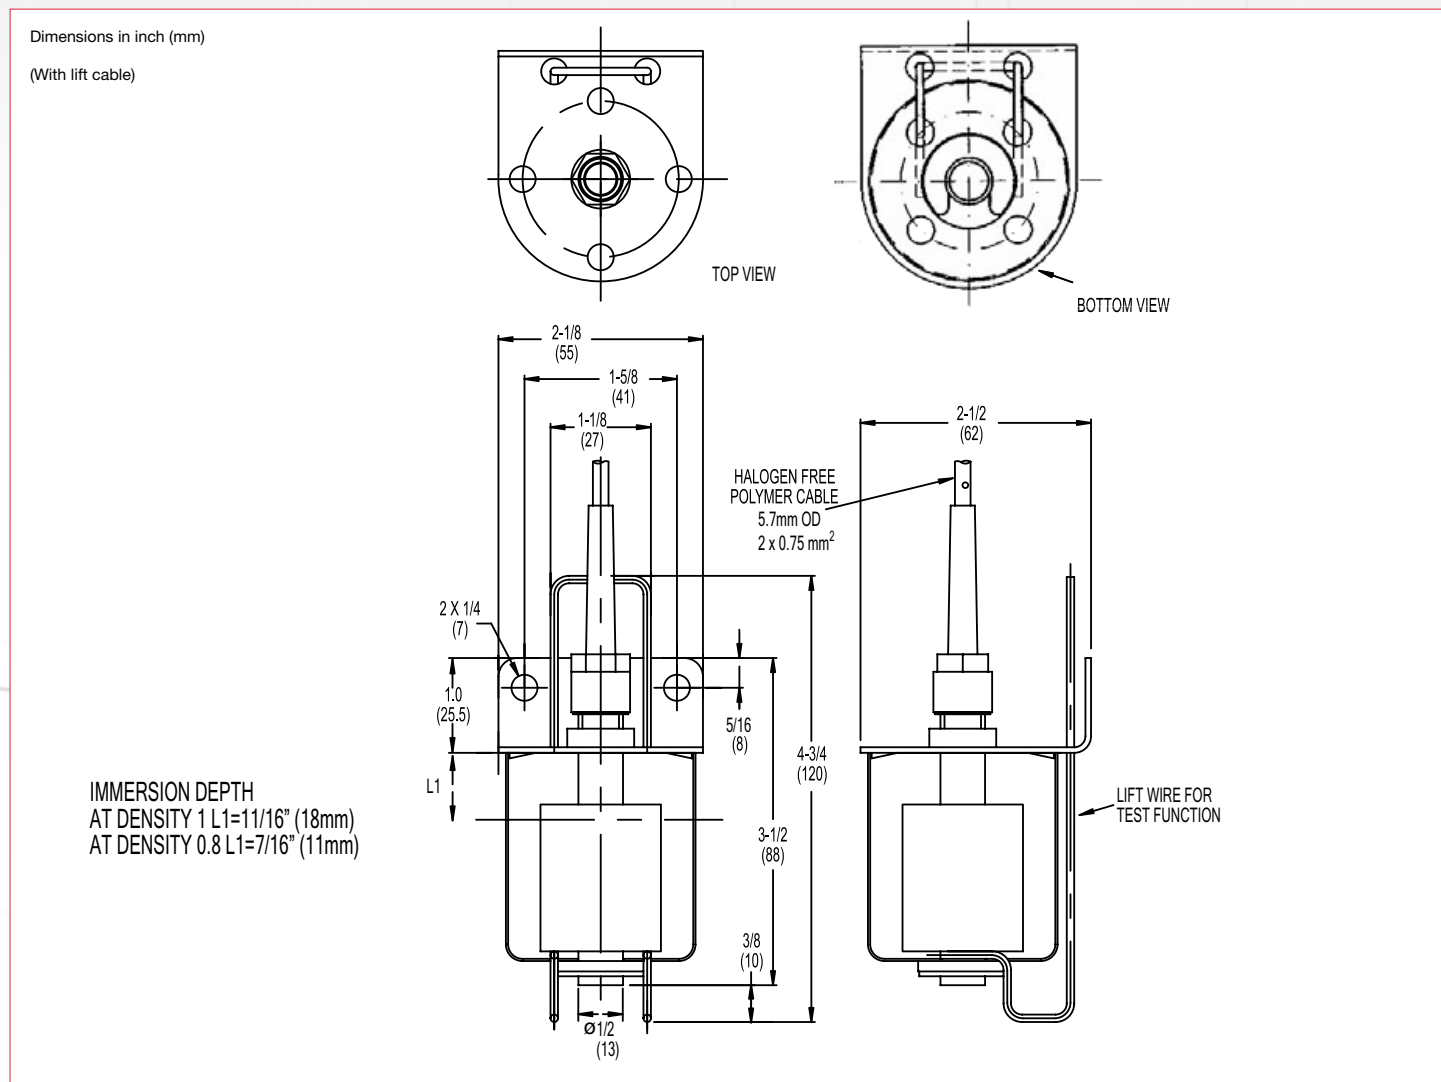

## Technical Drawing

### With Lift Wire

TYPE MODE	CONTACT	MODE	CABLE TYPE/LENGTH	ORDER NO.
UNS-VA/SB5 Bilge Guard	(NO) NC <sup>1</sup>	Reversible	Polymer / 6 ft (2 m)	0111-510
	(NO) NC <sup>1</sup>	Reversible	Polymer / 30 ft (10 m)	0111-531
	(NO) NC <sup>1</sup>	Reversible	Polymer / 45 ft (15 m)	0111-534

### Without Lift Wire

TYPE MODE	CONTACT	MODE	CABLE TYPE/LENGTH	ORDER NO.
UNS-VA/SB4 Bilge Guard	(NO) NC <sup>1</sup>	Reversible	Polymer / 6 ft (2 m)	0111-509
	(NO) NC <sup>1</sup>	Reversible	Polymer / 30 ft (10 m)	0111-660
	(NO) NC <sup>1</sup>	Reversible	Polymer / 45 ft (15 m)	0111-528

Note: All switch contacts are SPST

<sup>1</sup> Shipped as NO (standard). Rotate float by 180° for NC.