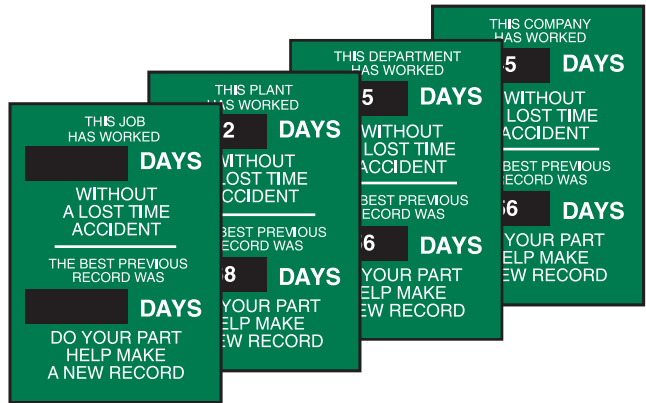

### Magnetic Numbers

- 1.5" high numbers
- Includes 15 each of 0-3; 8 each of 4-9

Catalog #	Size	Qty.
57624	1.5"	108

SM793E 20" x 14" Polyethylene

Safety Signs

49111	28" x 20"	This plant...without a disabling injury	Steel
49113	28" x 20"	This company...without a disabling injury	Steel
49112	28" x 20"	This department...without a disabling injury	Steel