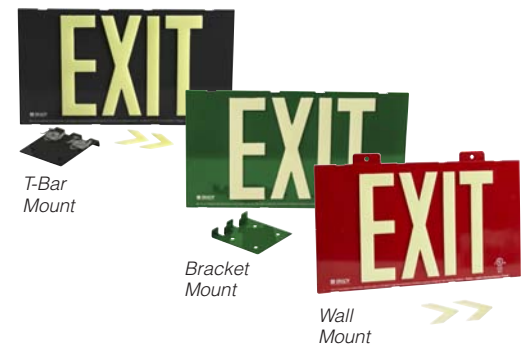

75 ft. Visibility Full Framed

- Ideal for warehouses and other facilities with large spans between exits
- Steel face plate with aluminum photoluminescent letters, UL 924 listed
- Includes two adhesive directional arrows

Visibility	Material	Style	Size	Red	Green	Black
75 ft	Steel Frame	Double Sided, Bracket	8.75" x 15.75"	145495	145494	145493
75 ft	Steel Frame	Double Sided, T-Bar	8.75" x 15.75"	145498	145497	145496
75 ft	Steel Frame	Single Sided, Bracket	8.75" x 15.75"	145489	145488	145487
75 ft	Steel Frame	Single Sided, T-Bar	8.75" x 15.75"	145492	145491	145490
75 ft	Steel Frame	Wall Mounted	8.75" x 15.75"	145486	145485	145484