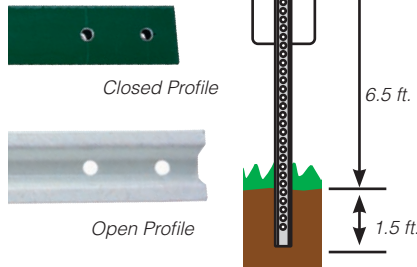

Tuff-N-Light™ U-Channel Post

- Ideal for traffic and industrial signage
- Closed profile posts are 6 times torsionally stronger than steel posts
- Open profile style can accommodate signs up to 12 in. x 18 in.

Catalog #	Description	Size	Color
97208	Closed profile	8 ft.	White
97210	Closed profile	8 ft.	Green
97207	Open profile	8 ft.	White
97209	Open profile	8 ft.	Green