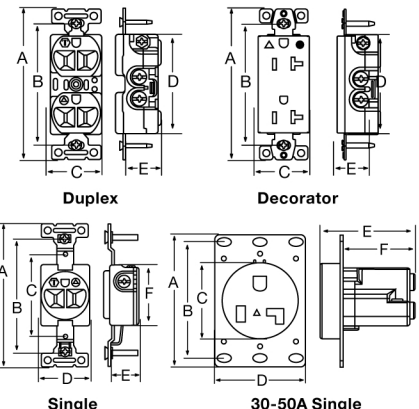

## Extra Heavy Duty Industrial, Hospital Grade and Specification Grade Receptacles

		Extra Heavy Duty					Specification Grade		
Face		Nylon Face					Nylon	Lexan®	
Wiring		Back and Side					Back and Side	Terminal Screws   Wire Leads	
Style		Duplex		Decorator	Single		Duplex	QUADPLEX®	
Rating	Color	Hospital Grade	Industrial Grade	Hospital Grade	Hospital Grade	Industrial Grade	Commercial Grade		
NEMA 5-15, 15A 125V 	Gray	—	<b>BRY5262IGGRY</b>	<b>9200IGGRY</b>	—	<b>5261IGGRY</b>	<b>CR15IGRY</b>	—	—
	Ivory	—	<b>BRY5262IGI</b>	<b>9200IGI</b>	—	<b>5261IGI</b>	<b>CR15IGI</b>	—	—
	Lt. Almond	—	—	—	—	—	<b>CR15IGLA</b>	—	—
	Orange	<b>BRY8200IG</b>	<b>BRY5262IG</b>	<b>9200IG</b>	<b>8210IG</b>	<b>5261IG</b>	<b>CR15IG</b>	<b>1254IGO</b>	—
	Red	—	—	<b>9200IGRED</b>	—	—	—	—	—
White	—	<b>BRY5262IGW</b>	<b>9200IGW</b>	—	<b>5261IGW</b>	<b>CR15IGW</b>	—	—	
NEMA 5-20, 20A 125V 	Gray	—	<b>BRY5362IGGRY</b>	<b>9300IGGRY</b>	—	<b>5361IGGRY</b>	<b>CR20IGRY</b>	—	—
	Ivory	—	<b>BRY5362IGI</b>	<b>9300IGI</b>	—	<b>5361IGI</b>	<b>CR20IGI</b>	—	—
	Lt. Almond	—	—	—	—	—	<b>CR20IGLA</b>	—	—
	Orange	<b>BRY8300IG</b>	<b>BRY5362IG</b>	<b>9300IG</b>	<b>8310IG</b>	<b>5361IG</b>	<b>CR20IG</b>	<b>21254IGO</b>	<b>21254IGOL</b>
	Red	—	—	<b>9300IGRED</b>	—	—	—	—	—
White	—	<b>BRY5362IGW</b>	<b>9300IGW</b>	—	<b>5361IGW</b>	<b>CR20IGW</b>	—	—	
NEMA 6-15, 15A 250V 	Orange	—	<b>BRY5662IG</b>	—	—	—	—	—	
NEMA 6-20, 20A 250V 	Orange	—	<b>BRY5462IG</b>	—	—	<b>8410IG</b>	—	—	

### Product Dimensions Inches (mm)

	Duplex	Decorator	Single 15/20A	30-50A
A	4.06" (103.1)	3.81" (96.8)	4.06" (103.1)	3.68" (93.5)
B	3.28" (83.3)	3.28" (83.3)	3.28" (83.3)	2.37" (60.3)
C	1.38" (35.1)	1.38" (35.1)	2.38" (60.5)	2.12" (54.0)
D	2.68" (68.1)	2.69" (68.3)	1.38" (35.1)	2.25" (57.2)
E	0.92" (23.4)	0.93" (23.6)	1.78" (45.2)	2.35" (59.9)
F	—	—	0.91" (23.1)	1.79" (45.6)