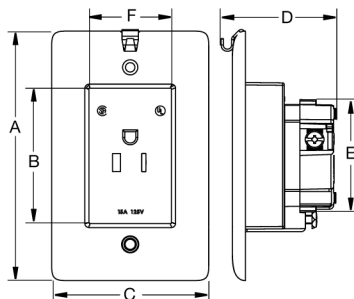

Residential Clock Hanger