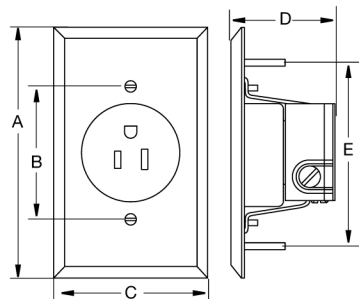

Display Receptacles		
Description	Smooth Brushed Brass Finish	Nickel Plated Finish
Specification grade single receptacle	3799G	3799GS

Nightlight Only

3799G

Nightlight Devices	
Description	Catalog Number
LED 1.5 Lumen nightlight with polycarbonate full face lens for maximum illumination, 6 in. pre-wired stranded wire	D100NLIV D100NLLA D100NLW

Clock Hangers

2828GS

RR151CHSSTR

RR151CHWTR

RR1510W

Specification Grade			
Rating	Description	Smooth Brushed Brass Plate	Nickel Plated Finish
NEMA 5-15, 15A 125V 	Specification grade single receptacle	2828G	2828GS
NEMA 5-20, 20A 125V 		—	—

Note: See Section O for floor and under cabinet box options.

Residential Grade		Single Receptacle	Duplex
Description	Material/Color	Tamper-Resistant	Tamper-Resistant
Clock hanger/recessed receptacle, grounding, side wire terminations	Brass	RR151CHBSTR	—
	Stainless Steel	RR151CHSSTR	—
	Ivory	RR151CHITR	RR1510I
	Light Almond	—	RR1510LA
	White	RR151CHWTR	RR1510W
	Brass	—	—
	Stainless Steel	RR201CHSSTR	—
	Ivory	RR201CHITR	—
	White	RR201CHWTR	—

Note: See page R-6 for tamper-resistant description.

Product Dimensions Inches (mm)

	Display Receptacles	Residential Clock Hanger	Nightlight Only
A	4.50" (114.3)	4.63" (117.5)	4.20" (106.8)
B	2.38" (60.5)	2.51" (63.8)	3.28" (83.4)
C	2.75" (69.9)	2.88" (73.0)	1.74" (44.2)
D	1.86" (47.2)	2.10" (53.3)	1.13" (33.3)
E	3.28" (83.3)	2.08" (52.8)	2.73" (69.4)
F	—	1.51" (38.4)	1.16" (29.3)