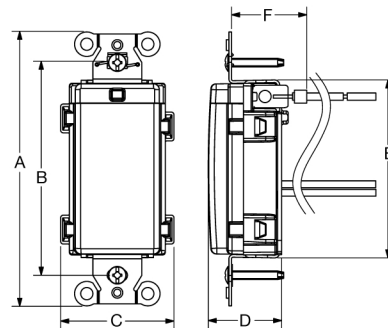

Nightlight Only