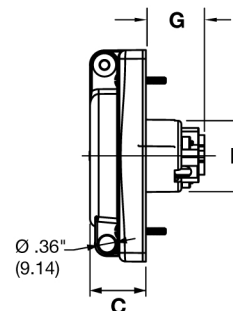

Note: Black devices are available, consult factory.

Product Dimensions Inches (mm)

		15A Locking	20A Locking	30A Locking
Plugs	A	1.85" (47.07)	2.51" (63.70)	2.77" (70.41)
	B	3.21" (81.46)	3.96" (100.69)	3.94" (99.98)
Connectors	C	1.85" (47.07)	2.51" (63.70)	2.77" (70.41)
	D	4.62" (117.22)	5.69" (144.55)	5.67" (144.00)

Note: For BRY26W09 and BRY27W09 use 20 amp locking dimensions.

15A and 20A Straight Blade Receptacles

A	4.56" (115.9)
B	3.10" (78.7)
C	1.20" (30.6)
D	3.25" (82.6)
E	1.88" (47.6)
F	1.26" (32.0)
G	1.63" (41.4)

15A Locking

F	1.46" (37.1)
G	1.63" (41.4)

20A and 30A Locking

F	1.72" (43.7)
G	2.25" (57.2)

20A Locking Non-NEMA

F	2.26" (57.4)
G	2.25" (57.2)

30A Locking Non-NEMA

F	1.97" (50.0)
G	2.25" (57.2)

20A Locking Plugs, Connectors and Receptacles Inches (mm)

UL Type 4, 4X, 6P

IP65, 66, 67

SUITABILITY

BRY26W47

BRY27W47

BRY67W48

Rating	Poles/ Wires	Cord Diameter	Color	Thermoplastic Elastomer		
				Plug	Connector	Receptacle
NEMA L5-20, 20A 125V Plug 	2-Pole 3-Wire Connector 	.325"-.750" (8.3-19.1)	Yellow Black	BRY26W47 BRY26W47BK	BRY27W47 BRY27W47BK	BRY67W47 —
NEMA L6-20, 20A 250V Plug 	2-Pole 3-Wire Connector 	.325"-.750" (8.3-19.1)	Yellow	BRY26W48	BRY27W48	BRY67W48
NEMA L7-20, 20A 277V AC Plug 	2-Pole 3-Wire Connector 	.325"-.750" (8.3-19.1)	Yellow	BRY26W49	BRY27W49	BRY67W49
NEMA L14-20, 20A 125/250V AC Plug 	3-Pole 4-Wire Connector 	.325"-.875" (8.3-22.2)	Yellow	BRY26W74	BRY27W74	BRY67W74
NEMA L15-20, 20A 3Ø 250V AC Plug 	3-Pole 4-Wire Connector 	.325"-.875" (8.3-22.2)	Yellow Black	BRY26W75 BRY26W75BK	BRY27W75 BRY27W75BK	BRY67W75 —
NEMA L16-20, 20A 3Ø 480V AC Plug 	3-Pole 4-Wire Connector 	.325"-.875" (8.3-22.2)	Yellow Black	BRY26W76 BRY26W76BK	BRY27W76 BRY27W76BK	BRY67W76 —
20A 125/250V, Non-NEMA Plug 	3-Pole 3-Wire Connector 	.325"-.875" (8.3-22.2)	Yellow	BRY26W08	BRY27W08	BRY67W08
20A 3ØY 120/208V AC Non-NEMA Plug 	4-Pole 4-Wire Connector 	.375"-1.125" (9.5-28.6)	Yellow	BRY26W09	BRY27W09	BRY67W09