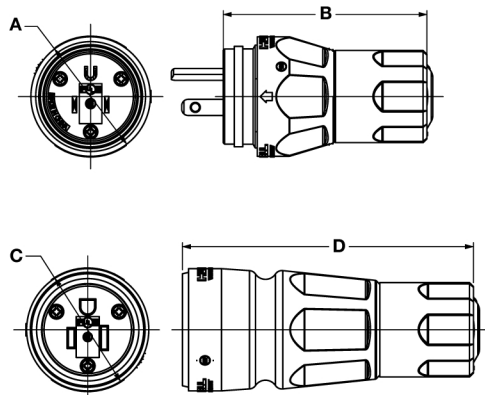

Note: Black devices are available, consult factory.

Product Dimensions Inches (mm)

		15A Locking	20A Locking	30A Locking
Plugs	A	1.85" (47.07)	2.51" (63.70)	2.77" (70.41)
	B	3.21" (81.46)	3.96" (100.69)	3.94" (99.98)
Connectors	C	1.85" (47.07)	2.51" (63.70)	2.77" (70.41)
	D	4.62" (117.22)	5.69" (144.55)	5.67" (144.00)

Note: For BRY26W09 and BRY27W09 use 20 amp locking dimensions.

15A and 20A Straight Blade Receptacles

A	4.56" (115.9)
B	3.10" (78.7)
C	1.20" (30.6)
D	3.25" (82.6)
E	1.88" (47.6)
F	1.26" (32.0)
G	1.63" (41.4)

15A Locking

F	1.46" (37.1)
G	1.63" (41.4)

20A and 30A Locking

F	1.72" (43.7)
G	2.25" (57.2)

20A Locking Non-NEMA

F	2.26" (57.4)
G	2.25" (57.2)

30A Locking Non-NEMA

F	1.97" (50.0)
G	2.25" (57.2)

20A Locking Plugs, Connectors and Receptacles Inches (mm)

UL Type 4, 4X, 6P

IP65, 66, 67

SUITABILITY

BRY26W47

BRY27W47

BRY67W48

Rating	Poles/ Wires	Cord Diameter	Color	Thermoplastic Elastomer		
				Plug	Connector	Receptacle
NEMA L5-20, 20A 125V Plug 	2-Pole 3-Wire Connector 	.325"-.750" (8.3-19.1)	Yellow Black	BRY26W47 BRY26W47BK	BRY27W47 BRY27W47BK	BRY67W47 —
NEMA L6-20, 20A 250V Plug 	2-Pole 3-Wire Connector 	.325"-.750" (8.3-19.1)	Yellow	BRY26W48	BRY27W48	BRY67W48
NEMA L7-20, 20A 277V AC Plug 	2-Pole 3-Wire Connector 	.325"-.750" (8.3-19.1)	Yellow	BRY26W49	BRY27W49	BRY67W49
NEMA L14-20, 20A 125/250V AC Plug 	3-Pole 4-Wire Connector 	.325"-.875" (8.3-22.2)	Yellow	BRY26W74	BRY27W74	BRY67W74
NEMA L15-20, 20A 3Ø 250V AC Plug 	3-Pole 4-Wire Connector 	.325"-.875" (8.3-22.2)	Yellow Black	BRY26W75 BRY26W75BK	BRY27W75 BRY27W75BK	BRY67W75 —
NEMA L16-20, 20A 3Ø 480V AC Plug 	3-Pole 4-Wire Connector 	.325"-.875" (8.3-22.2)	Yellow Black	BRY26W76 BRY26W76BK	BRY27W76 BRY27W76BK	BRY67W76 —
20A 125/250V, Non-NEMA Plug 	3-Pole 3-Wire Connector 	.325"-.875" (8.3-22.2)	Yellow	BRY26W08	BRY27W08	BRY67W08
20A 3ØY 120/208V AC Non-NEMA Plug 	4-Pole 4-Wire Connector 	.375"-1.125" (9.5-28.6)	Yellow	BRY26W09	BRY27W09	BRY67W09