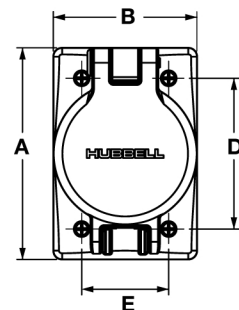

Note: Black devices are available, consult factory.

Product Dimensions Inches (mm)

		15A Locking	20A Locking	30A Locking
Plugs	A	1.85" (47.07)	2.51" (63.70)	2.77" (70.41)
	B	3.21" (81.46)	3.96" (100.69)	3.94" (99.98)
Connectors	C	1.85" (47.07)	2.51" (63.70)	2.77" (70.41)
	D	4.62" (117.22)	5.69" (144.55)	5.67" (144.00)

15A Locking

F	1.46" (37.1)
G	1.63" (41.4)

20A and 30A Locking

F	1.72" (43.7)
G	2.25" (57.2)

20A Locking Non-NEMA

F	2.26" (57.4)
G	2.25" (57.2)

30A Locking Non-NEMA

F	1.97" (50.0)
G	2.25" (57.2)

20A Locking Plugs, Connectors and Receptacles Inches (mm)

UL Type 4, 4X, 6P

IP65, 66, 67

SUITABILITY

BRY26W47

BRY27W47

BRY67W48

Rating	Poles/ Wires	Cord Diameter	Color	Thermoplastic Elastomer		
				Plug	Connector	Receptacle
NEMA L5-20, 20A 125V Plug 	2-Pole 3-Wire Connector 	.325"-.750" (8.3-19.1)	Yellow Black	BRY26W47 BRY26W47BK	BRY27W47 BRY27W47BK	BRY67W47 —
NEMA L6-20, 20A 250V Plug 	2-Pole 3-Wire Connector 	.325"-.750" (8.3-19.1)	Yellow	BRY26W48	BRY27W48	BRY67W48
NEMA L7-20, 20A 277V AC Plug 	2-Pole 3-Wire Connector 	.325"-.750" (8.3-19.1)	Yellow	BRY26W49	BRY27W49	BRY67W49
NEMA L14-20, 20A 125/250V AC Plug 	3-Pole 4-Wire Connector 	.325"-.875" (8.3-22.2)	Yellow	BRY26W74	BRY27W74	BRY67W74
NEMA L15-20, 20A 3Ø 250V AC Plug 	3-Pole 4-Wire Connector 	.325"-.875" (8.3-22.2)	Yellow Black	BRY26W75 BRY26W75BK	BRY27W75 BRY27W75BK	BRY67W75 —
NEMA L16-20, 20A 3Ø 480V AC Plug 	3-Pole 4-Wire Connector 	.325"-.875" (8.3-22.2)	Yellow Black	BRY26W76 BRY26W76BK	BRY27W76 BRY27W76BK	BRY67W76 —
20A 125/250V, Non-NEMA Plug 	3-Pole 3-Wire Connector 	.325"-.875" (8.3-22.2)	Yellow	BRY26W08	BRY27W08	BRY67W08
20A 3ØY 120/208V AC Non-NEMA Plug 	4-Pole 4-Wire Connector 	.375"-1.125" (9.5-28.6)	Yellow	BRY26W09	BRY27W09	BRY67W09

Note: Black devices are available, consult factory.
See page H-4 for product dimensions.

30 Amp Locking Devices

30A Locking Plugs, Connectors and Receptacles Inches (mm)

UL Type 4, 4X, 6P

IP65, 66, 67

SUITABILITY