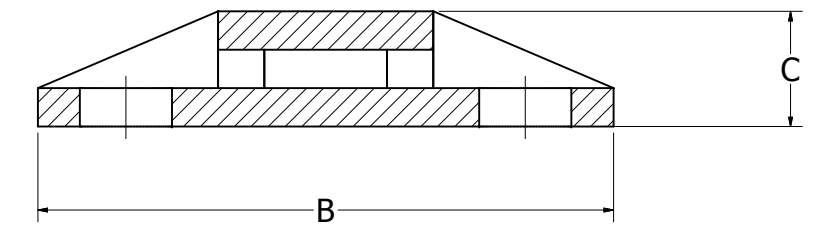

CATALOG NUMBER	TYPE	SIZE	DIMENSION A	DIMENSION B	DIMENSION C	MOUNTING METHOD	FEATURE	PACKAGE QUANTITY	COLOR
CTB075AA4C	CABLE TIE BASE	.75 [19]	.75 [19]	.75 [19]	.15 [4]	ACRYLIC ADHESIVE	4 WAY	100	NATURAL
CTB075AA4C0	CABLE TIE BASE	.75 [19]	.75 [19]	.75 [19]	.15 [4]	ACRYLIC ADHESIVE	4 WAY	100	UV BLACK
CTB075AA4M	CABLE TIE BASE	.75 [19]	.75 [19]	.75 [19]	.15 [4]	ACRYLIC ADHESIVE	4 WAY	1000	NATURAL
CTB075AA4M0	CABLE TIE BASE	.75 [19]	.75 [19]	.75 [19]	.15 [4]	ACRYLIC ADHESIVE	4 WAY	1000	UV BLACK
CTB075RA4C	CABLE TIE BASE	.75 [19]	.75 [19]	.75 [19]	.15 [4]	RUBBER ADHESIVE	4 WAY	100	NATURAL
CTB075RA4C0	CABLE TIE BASE	.75 [19]	.75 [19]	.75 [19]	.15 [4]	RUBBER ADHESIVE	4 WAY	100	UV BLACK
CTB075RA4M	CABLE TIE BASE	.75 [19]	.75 [19]	.75 [19]	.15 [4]	RUBBER ADHESIVE	4 WAY	1000	NATURAL
CTB075RA4M0	CABLE TIE BASE	.75 [19]	.75 [19]	.75 [19]	.15 [4]	RUBBER ADHESIVE	4 WAY	1000	UV BLACK
CTB075S4C	CABLE TIE BASE	.75 [19]	.75 [19]	.75 [19]	.15 [4]	SCREW MOUNTED	4 WAY	100	NATURAL
CTB075S4C0	CABLE TIE BASE	.75 [19]	.75 [19]	.75 [19]	.15 [4]	SCREW MOUNTED	4 WAY	100	UV BLACK
CTB075S4M	CABLE TIE BASE	.75 [19]	.75 [19]	.75 [19]	.15 [4]	SCREW MOUNTED	4 WAY	1000	NATURAL
CTB075S4M0	CABLE TIE BASE	.75 [19]	.75 [19]	.75 [19]	.15 [4]	SCREW MOUNTED	4 WAY	1000	UV BLACK

SECTION : A-A

NOTES:

1. DIMENSIONS IN BRACKETS [] ARE IN MILLIMETERS ROUNDED OFF TO THE NEAREST MILLIMETER, UNLESS OTHERWISE SPECIFIED AND ARE FOR REFERENCE ONLY.