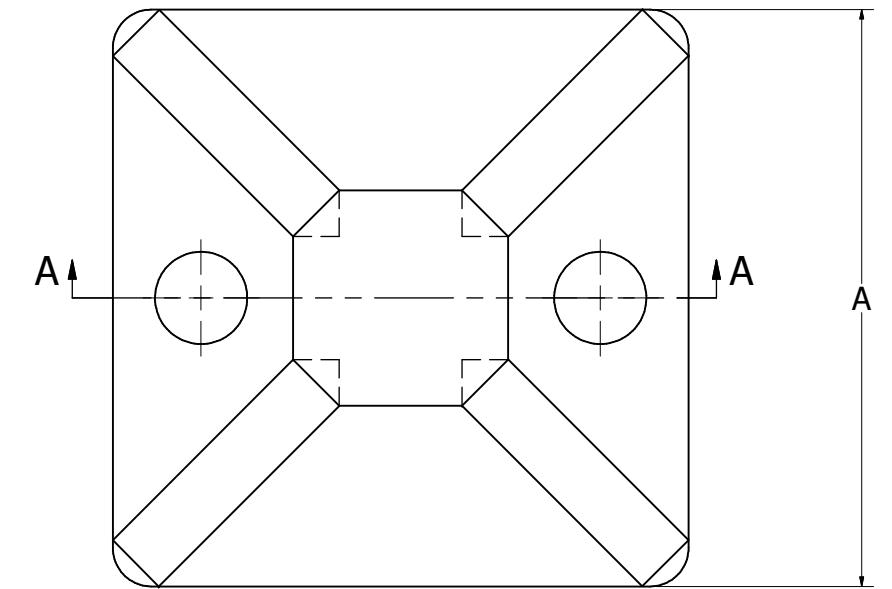

CATALOG NUMBER	TYPE	SIZE	DIMENSION A	DIMENSION B	DIMENSION C	MOUNTING METHOD	FEATURE	PACKAGE QUANTITY	COLOR
CTB075AA4C	CABLE TIE BASE	.75 [19]	.75 [19]	.75 [19]	.15 [4]	ACRYLIC ADHESIVE	4 WAY	100	NATURAL
CTB075AA4C0	CABLE TIE BASE	.75 [19]	.75 [19]	.75 [19]	.15 [4]	ACRYLIC ADHESIVE	4 WAY	100	UV BLACK
CTB075AA4M	CABLE TIE BASE	.75 [19]	.75 [19]	.75 [19]	.15 [4]	ACRYLIC ADHESIVE	4 WAY	1000	NATURAL
CTB075AA4M0	CABLE TIE BASE	.75 [19]	.75 [19]	.75 [19]	.15 [4]	ACRYLIC ADHESIVE	4 WAY	1000	UV BLACK
CTB075RA4C	CABLE TIE BASE	.75 [19]	.75 [19]	.75 [19]	.15 [4]	RUBBER ADHESIVE	4 WAY	100	NATURAL
CTB075RA4C0	CABLE TIE BASE	.75 [19]	.75 [19]	.75 [19]	.15 [4]	RUBBER ADHESIVE	4 WAY	100	UV BLACK
CTB075RA4M	CABLE TIE BASE	.75 [19]	.75 [19]	.75 [19]	.15 [4]	RUBBER ADHESIVE	4 WAY	1000	NATURAL
CTB075RA4M0	CABLE TIE BASE	.75 [19]	.75 [19]	.75 [19]	.15 [4]	RUBBER ADHESIVE	4 WAY	1000	UV BLACK
CTB075S4C	CABLE TIE BASE	.75 [19]	.75 [19]	.75 [19]	.15 [4]	SCREW MOUNTED	4 WAY	100	NATURAL
CTB075S4C0	CABLE TIE BASE	.75 [19]	.75 [19]	.75 [19]	.15 [4]	SCREW MOUNTED	4 WAY	100	UV BLACK
CTB075S4M	CABLE TIE BASE	.75 [19]	.75 [19]	.75 [19]	.15 [4]	SCREW MOUNTED	4 WAY	1000	NATURAL
CTB075S4M0	CABLE TIE BASE	.75 [19]	.75 [19]	.75 [19]	.15 [4]	SCREW MOUNTED	4 WAY	1000	UV BLACK

SECTION : A-A

NOTES:

1. DIMENSIONS IN BRACKETS [] ARE IN MILLIMETERS ROUNDED OFF TO THE NEAREST MILLIMETER, UNLESS OTHERWISE SPECIFIED AND ARE FOR REFERENCE ONLY.