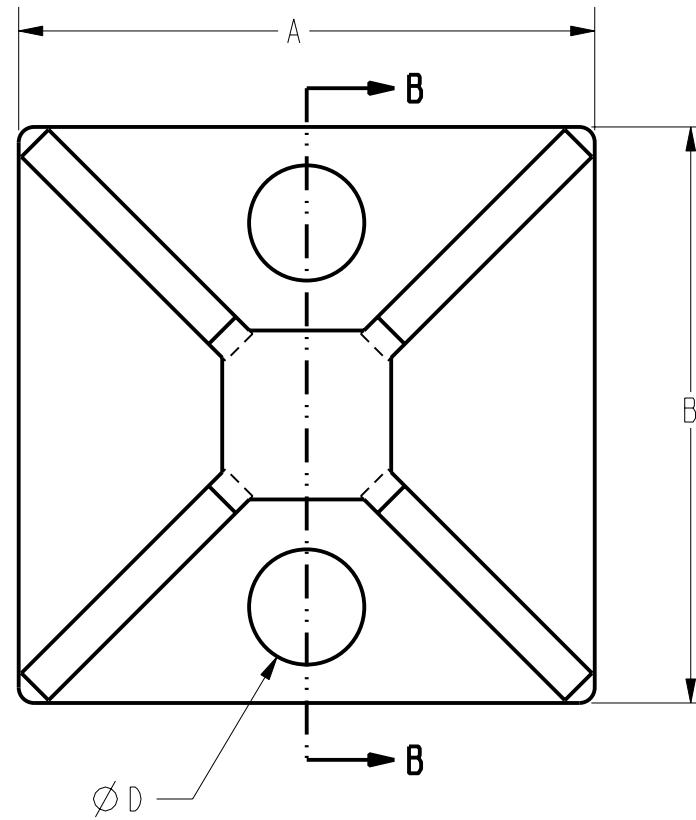

CATALOG NUMBER	FEATURE	MOUNT METHOD	PACKAGE	COLOR	DIMENSIONS			
					A	B	C	D
CTB075RA4CUG	4 WAY	RUBBER ADHESIVE	100/PACK	NATURAL	0.75 [19]	0.75 [19]	0.15 [4]	0.15 [4]
CTB125RA4DUG	4 WAY	RUBBER ADHESIVE	500/PACK	NATURAL	1.125 [29]	1.125 [29]	0.19 [5]	0.20 [5]

SECTION B-B

NOTES:

1. THIS DRAWING TO BE INTERPRETED PER ASME Y14.5M - 1994.
2. "UG" IN CATALOG NUMBER INDICATES UNIVERSAL GRADE.
3. DIMENSIONS IN [] BRACKETS ARE IN MILLIMETERS, ROUNDED OFF TO THE NEAREST MILLIMETER, UNLESS OTHERWISE NOTED. METRIC DIMENSIONS ARE FOR REFERENCE ONLY.