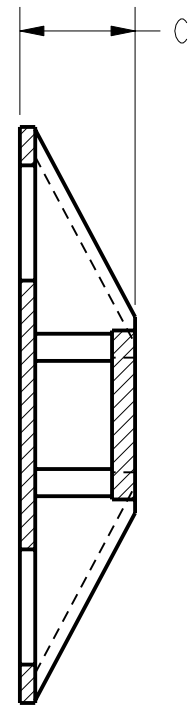

CATALOG NUMBER	FEATURE	MOUNT METHOD	PACKAGE	COLOR	DIMENSIONS			
					A	B	C	D
CTB075RA4CUG	4 WAY	RUBBER ADHESIVE	100/PACK	NATURAL	0.75 [19]	0.75 [19]	0.15 [4]	0.15 [4]
CTB125RA4DUG	4 WAY	RUBBER ADHESIVE	500/PACK	NATURAL	1.125 [29]	1.125 [29]	0.19 [5]	0.20 [5]

SECTION B-B

NOTES:

1. THIS DRAWING TO BE INTERPRETED PER ASME Y14.5M - 1994.
2. "UG" IN CATALOG NUMBER INDICATES UNIVERSAL GRADE.
3. DIMENSIONS IN [] BRACKETS ARE IN MILLIMETERS, ROUNDED OFF TO THE NEAREST MILLIMETER, UNLESS OTHERWISE NOTED. METRIC DIMENSIONS ARE FOR REFERENCE ONLY.