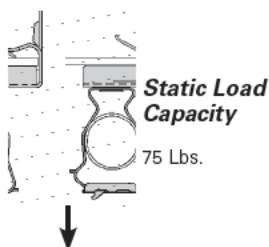

- Unique Guide-Rite™ Fastener provides for fast and easy installation.
- Fasteners will rotate 360°.
- Simply installed with a hammer and pliers.

Guide-Rite Conduit To Beam Fasteners

UPC/Part Number	Catalog Number	Conduit Size	Flange Thickness	Box Qty.
78101118450	BG-6-U-2-4*	3/8"	1/8" - 1/4"	100
78101118455	BG-6-U-5-8*	3/8"	5/16" - 1/2"	100
78101118460	BG-6-U-9-12*	3/8"	9/16" - 3/4"	100
78101118525	BG-8-12-U-2-4	1/2", 3/4"	1/8" - 1/4"	100
78101118530	BG-8-12-U-5-8	1/2", 3/4"	5/16" - 1/2"	100
78101118535	BG-8-12-U-9-12	1/2", 3/4"	9/16" - 3/4"	100
78101118625	BG-16-U-2-4	1"	1/8" - 1/4"	100
78101118630	BG-16-U-5-8	1"	5/16" - 1/2"	100
78101118635	BG-16-U-9-12	1"	9/16" - 3/4"	100
78101118680	BG-20-U-2-4	1 1/4"	1/8" - 1/4"	100
78101118685	BG-20-U-5-8	1 1/4"	5/16" - 1/2"	100
78101118690	BG-20-U-9-12	1 1/4"	9/16" - 3/4"	100
78101118720	BG-24-U-2-4	1 1/2"	1/8" - 1/4"	50
78101118725	BG-24-U-5-8	1 1/2"	5/16" - 1/2"	50
78101118730	BG-24-U-9-12	1 1/2"	9/16" - 3/4"	50
78101118760	BG-32-U-2-4	2"	1/8" - 1/4"	50
78101118765	BG-32-U-5-8	2"	5/16" - 1/2"	50
78101118770	BG-32-U-9-12	2"	9/16" - 3/4"	50

Patent #4958792

* BG-6 will accept the following range $\varnothing.420$ - $\varnothing.675$: 14/2 thru 10/4 MC/AC cable and 5/16" or 3/8" flexible conduit

Read safety/installation instruction sheets in packages before use. These products are designed for positioning only. No load rating.