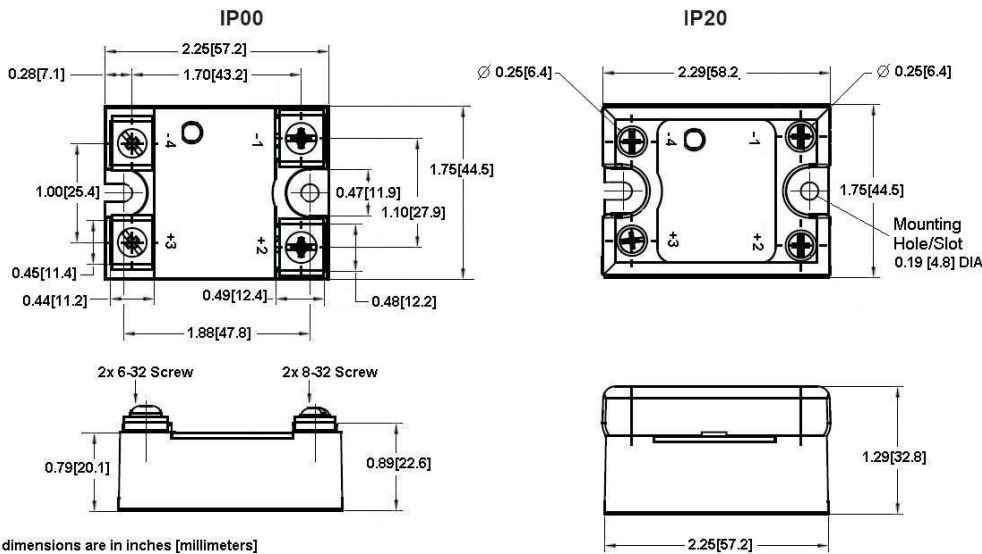

**GENERAL SPECIFICATIONS**

Description	Parameters
Ambient Operating Temperature Range (5)	-40 to 80 °C
Ambient Storage Temperature Range	-40 to 100 °C
Input to output isolation	4000 Vrms
Input/output to ground isolation	2500 Vrms
Input to output capacitance	8 pF
Housing Material	UL 94V0 (self extinguishing)
Status Indicating Display	Green
Weight (typical)	0.16 lbs (73.6 g)
Input Terminal Screw Torque (6-32 screw) [in lbs/Nm]	8-10 / 0.9-1.1
Output Terminal Screw Torque (8-32 screw) [in lbs/Nm]	15-20 / 1.7-2.2

**GENERAL NOTES**

**MECHANICAL SPECIFICATIONS**

All dimensions are in inches [millimeters]

**WIRING DIAGRAM**

Load can be wired in position A or B