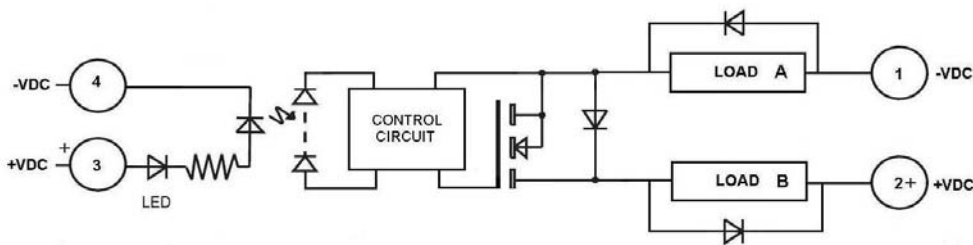

**GENERAL SPECIFICATIONS**

Description	Parameters
Ambient Operating Temperature Range (5)	-40 to 80 °C
Ambient Storage Temperature Range	-40 to 100 °C
Input to output isolation	4000 Vrms
Input/output to ground isolation	2500 Vrms
Input to output capacitance	8 pF
Housing Material	UL 94V0 (self extinguishing)
Status Indicating Display	Green
Weight (typical)	0.16 lbs (73.6 g)
Input Terminal Screw Torque (6-32 screw) [in lbs/Nm]	8-10 / 0.9-1.1
Output Terminal Screw Torque (8-32 screw) [in lbs/Nm]	15-20 / 1.7-2.2

**GENERAL NOTES**

**MECHANICAL SPECIFICATIONS**

All dimensions are in inches [millimeters]

**WIRING DIAGRAM**

Load can be wired in position A or B