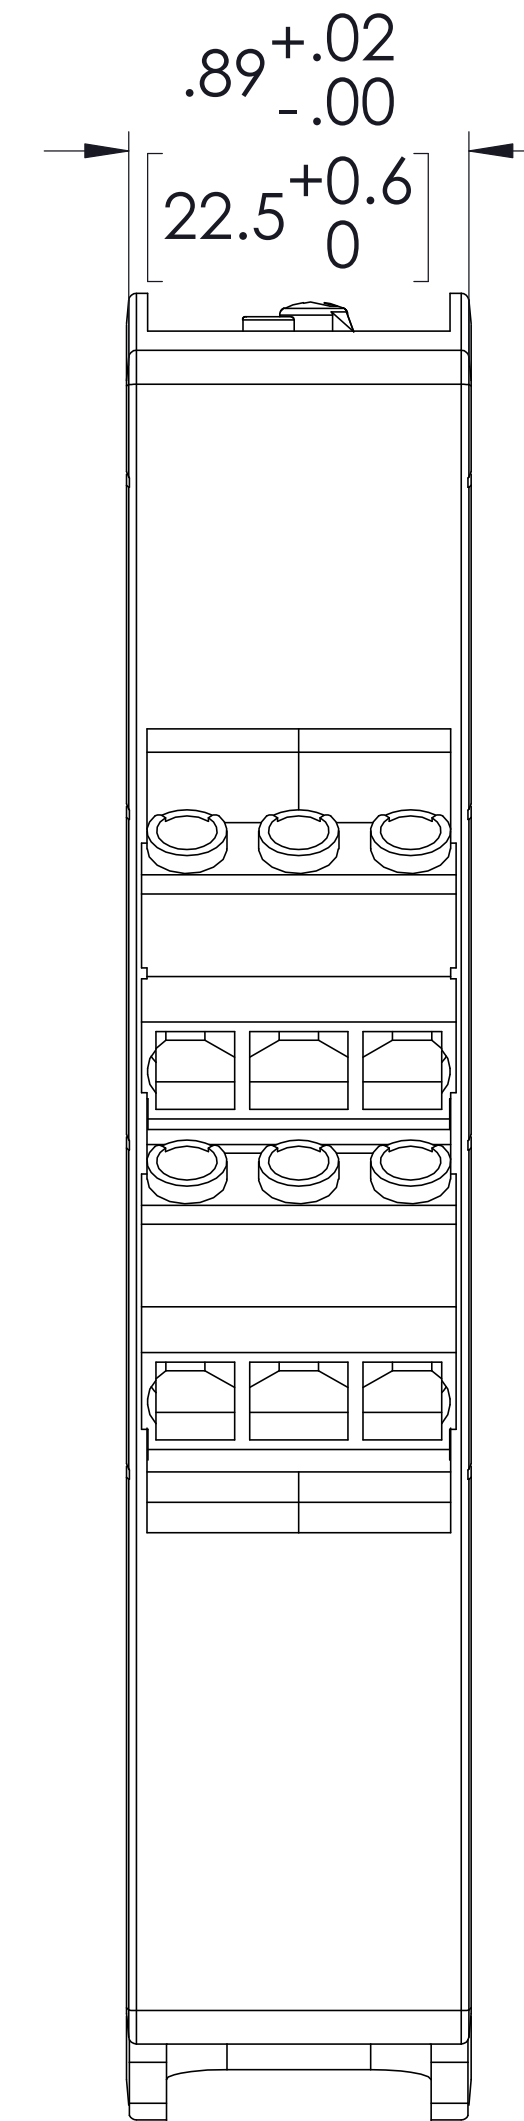

4

3

2

1

INPUT TERMINAL SLOT SCREW (12 PLACES)

OUTPUT TERMINAL SLOT SCREW (6 PLACES)

UNCONTROLLED COPY

FIRST ISSUE DATE : 06/15/2018
 DRAWN : MGD
 APPROVED : MRC
 DATE : 06/15/2018

Av. Producción # 2181 Parque Industrial International Tijuana, Tijuana, B.C. 22425

Crydom

ECN:

UNLESS OTHERWISE SPECIFIED DIMENSIONS ARE IN MILLIMETERS [INCHES] AND ARE INTENDED AS NOMINAL. SEE PRODUCT SPECIFICATION FOR MORE DETAILS.

TITLE **DRMS48D92**
DRMS48D93

DATE:

DO NOT SCALE DRAWING

THIRD ANGLE PROJECTION

SIZE DWG. NO.

B

REV.

1

SCALE 1:2 SOLIDWORKS SHEET 1 OF 1

4

3

2

1

D

D

C