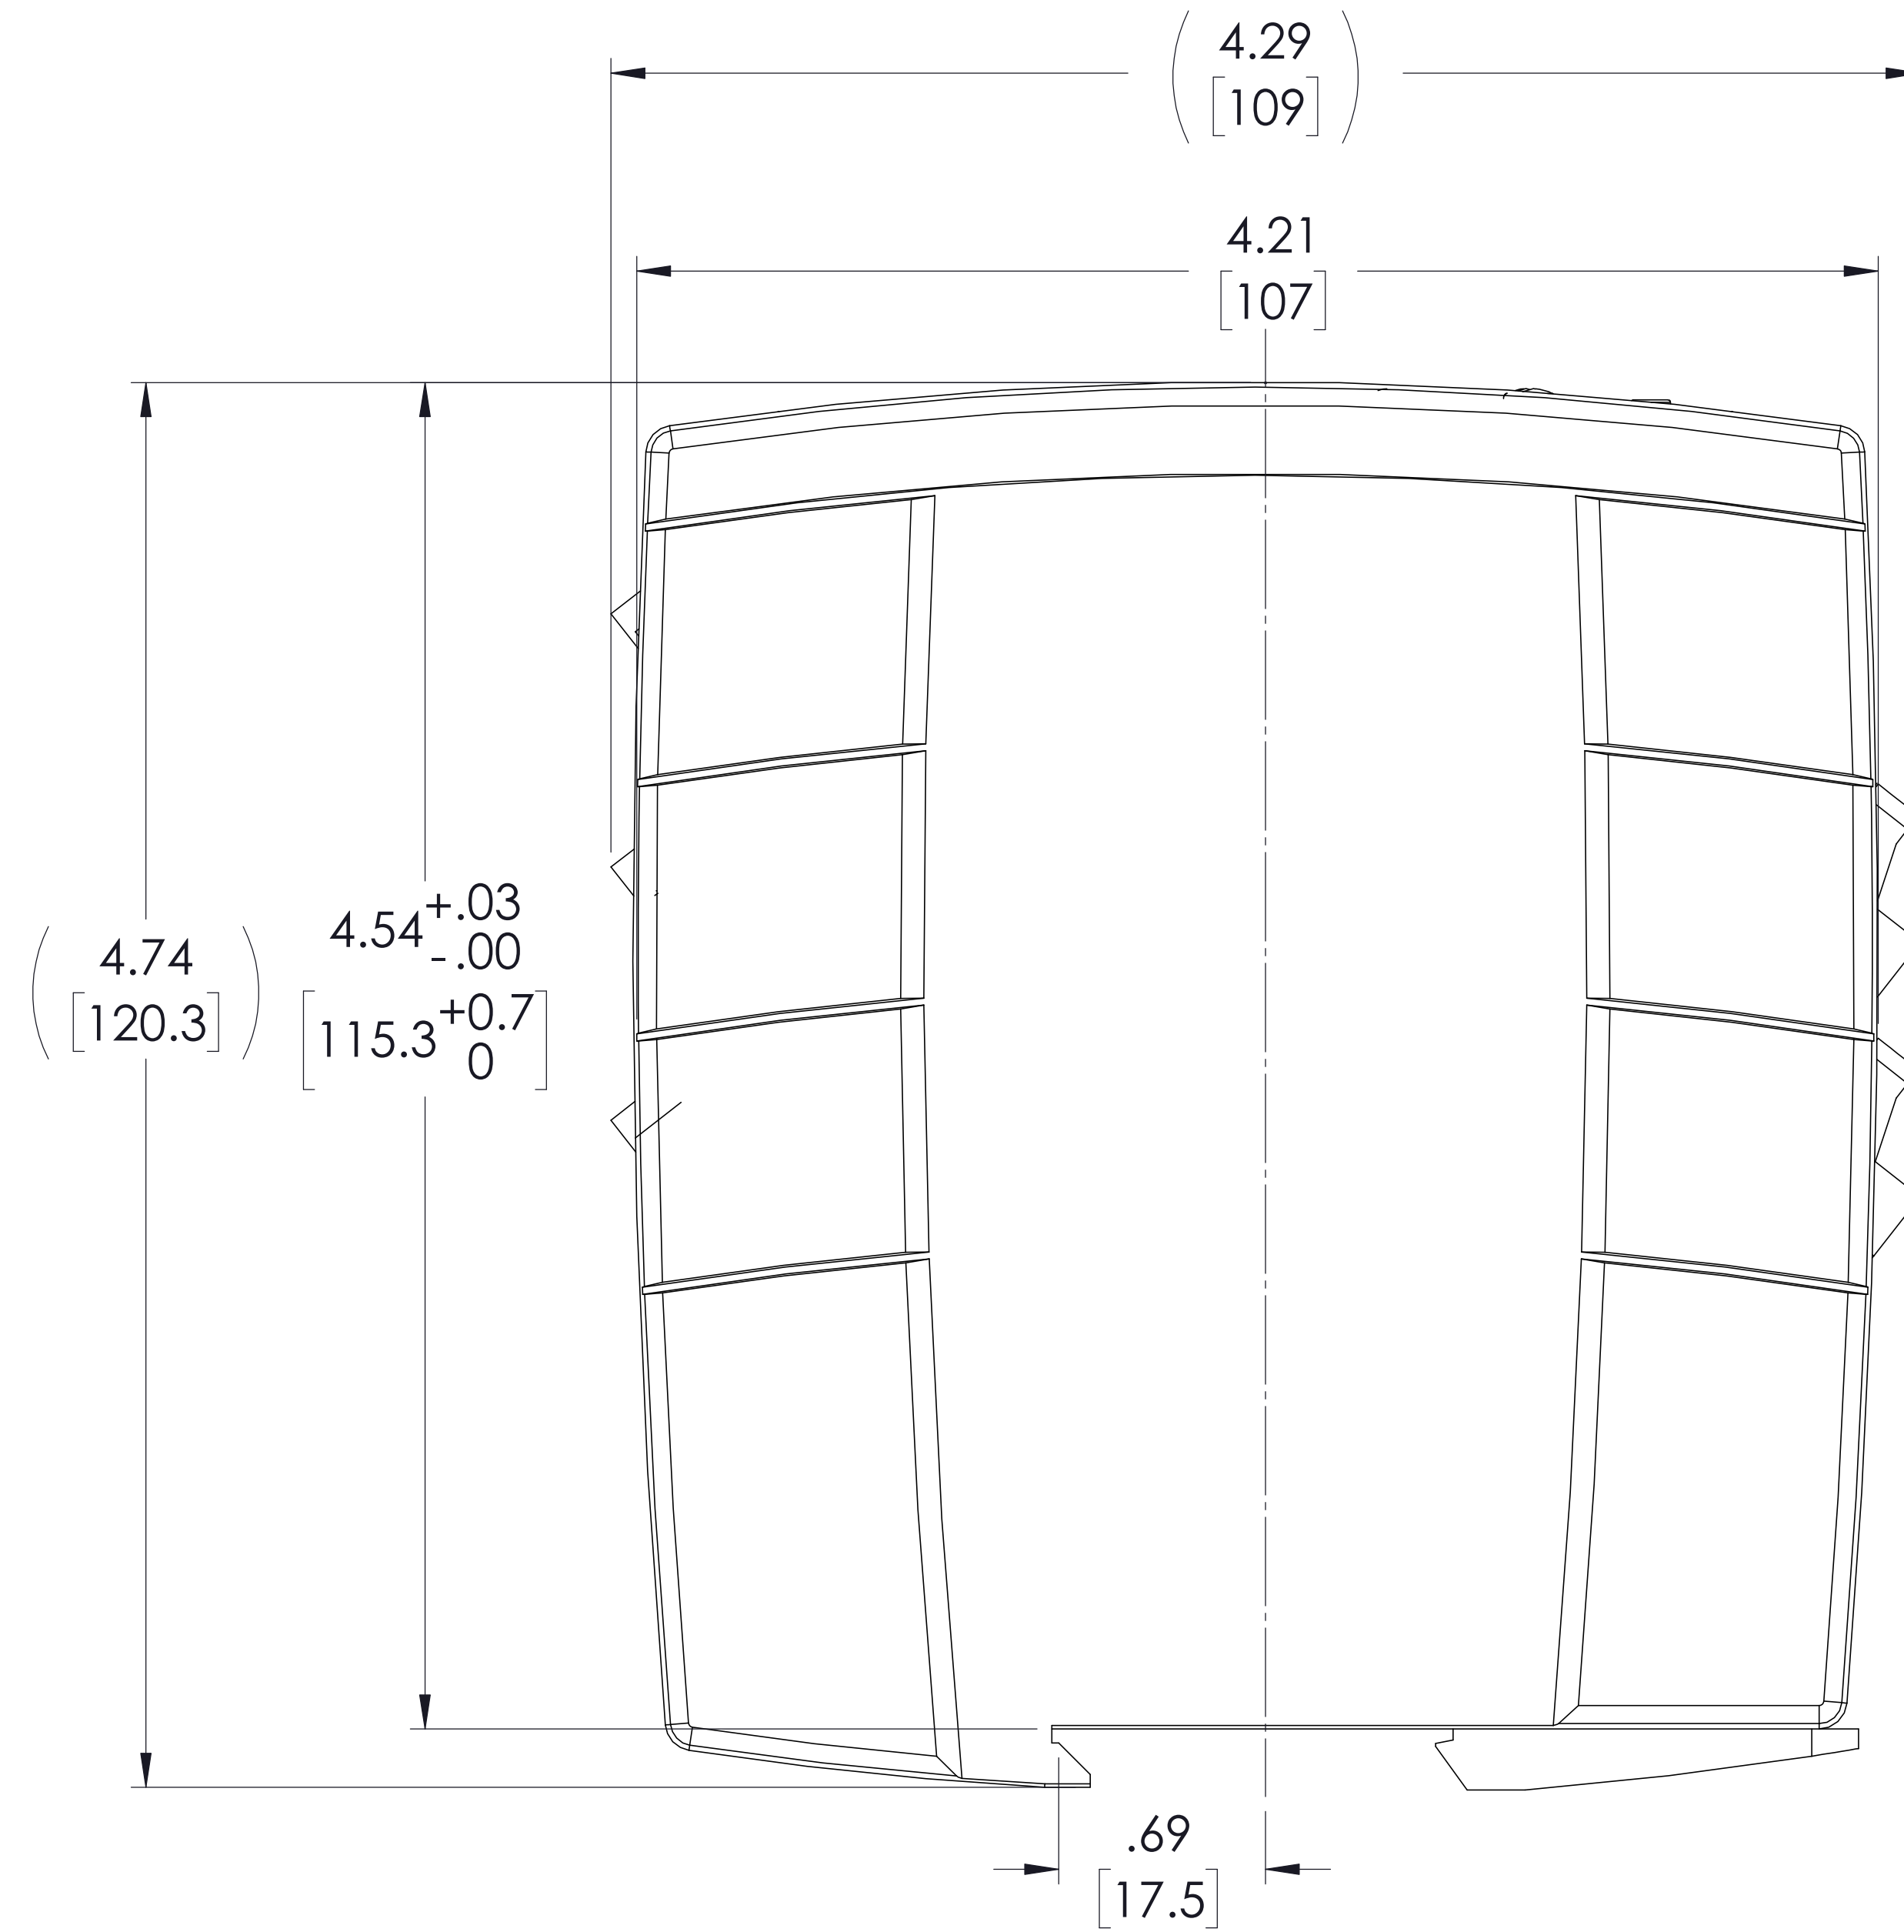

4

3

2

1

INPUT TERMINAL SLOT SCREW (12 PLACES)

OUTPUT TERMINAL SLOT SCREW (6 PLACES)

UNCONTROLLED COPY

FIRST ISSUE DATE : 06/15/2018
 DRAWN : MGD
 APPROVED : MRC
 DATE : 06/15/2018

Av. Producción # 2181 Parque Industrial International Tijuana, Tijuana, B.C. 22425

Crydom

ECN:

UNLESS OTHERWISE SPECIFIED DIMENSIONS ARE IN MILLIMETERS [INCHES] AND ARE INTENDED AS NOMINAL. SEE PRODUCT SPECIFICATION FOR MORE DETAILS.

TITLE **DRMS48D92**
DRMS48D93

DATE:

DO NOT SCALE DRAWING

THIRD ANGLE PROJECTION

SIZE DWG. NO.

B

REV.

1

SCALE 1:2 SOLIDWORKS SHEET 1 OF 1

4

3

2

1

D

D

C