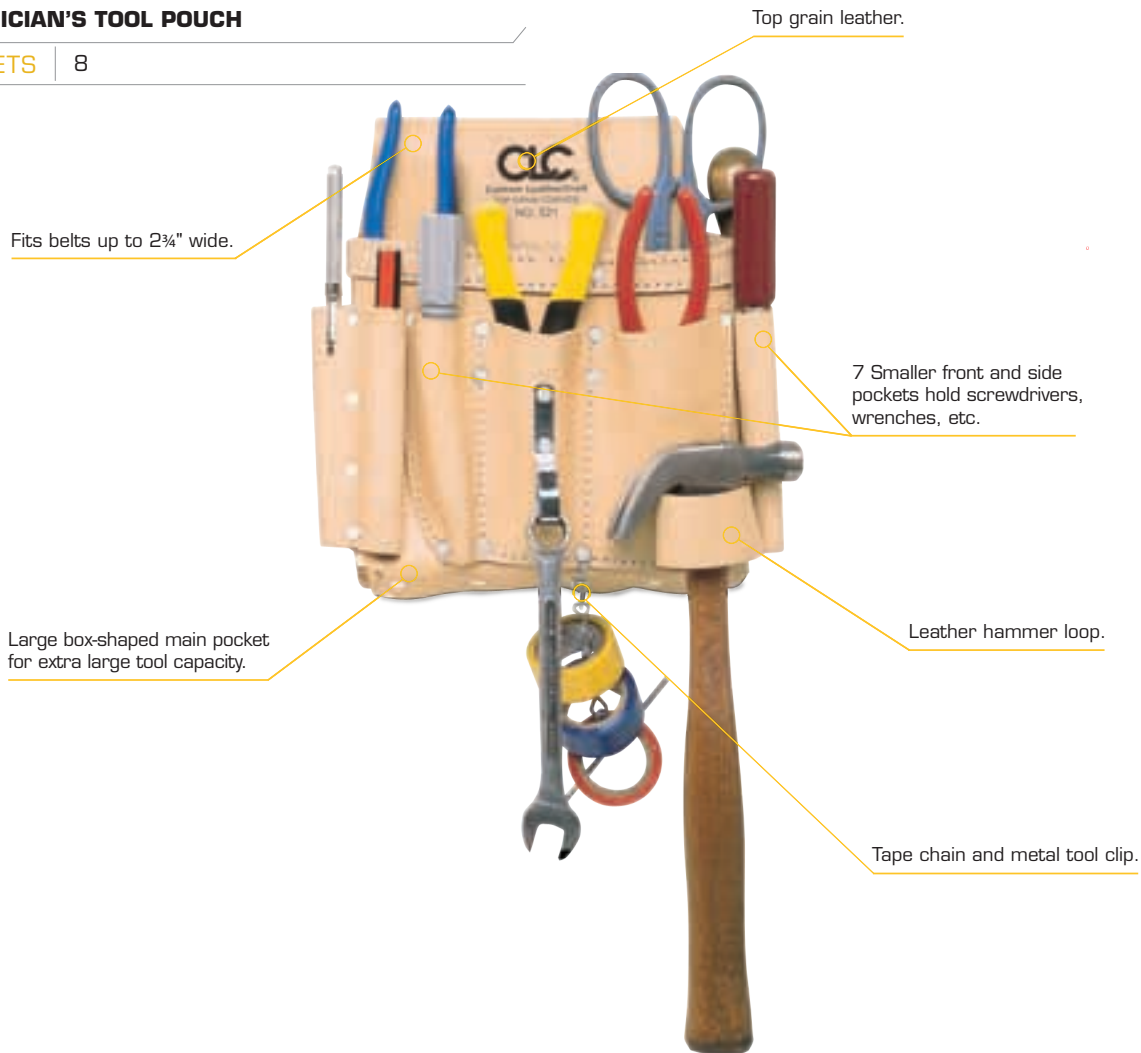

TOP GRAIN LEATHER

521

ELECTRICIAN'S TOOL POUCH

POCKETS | 8

526

ELECTRICAL & MAINTENANCE TOOL CARRIER

POCKETS | 17

- › Top grain leather.
- › Box-shaped design prevents tipping.
- › Electrical tape chain.
- › Large divided main pocket for extra tool capacity.
- › Leather reinforced carrying handle and electrical tape chain.

W500

ELECTRICIAN'S TOOL POUCH

POCKETS | 8

- › Top grain leather.
- › Main deep pocket.
- › 6 Additional front and side pockets for screwdrivers, wrenches, etc.
- › Fits belts up to 2¾" wide.
- › Leather hammer loop.
- › Leather measuring tape holder.
- › Electrical tape chain and metal tool clip.