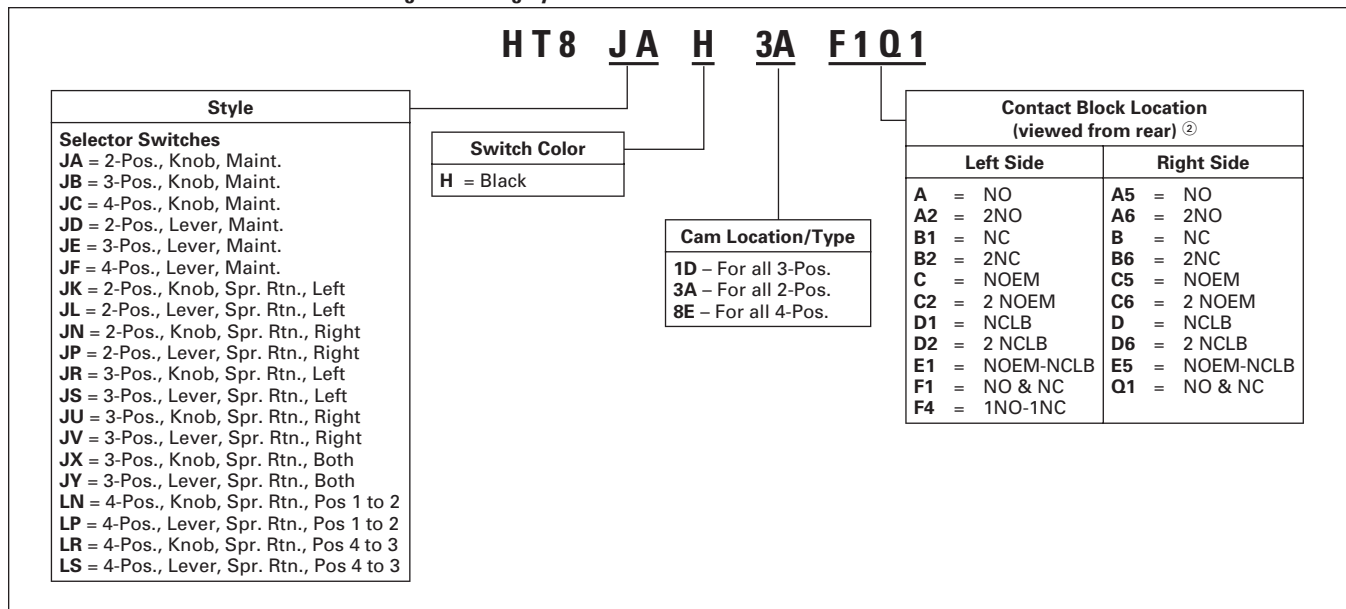

### Catalog Number Structure

For deciphering Catalog Numbers. Not all combinations are suitable for ordering.

**Table 47-346. HT800 Catalog Numbering System for Pushbuttons, Push-Pulls and Indicating Lights**

① Maximum of (4) contact blocks per side or a total of (8) contact blocks recommended.

**Table 47-347. HT800 Selector Switch Catalog Numbering System**

② Maximum of (2) contact blocks per side or a total of (4) contacts blocks recommended.