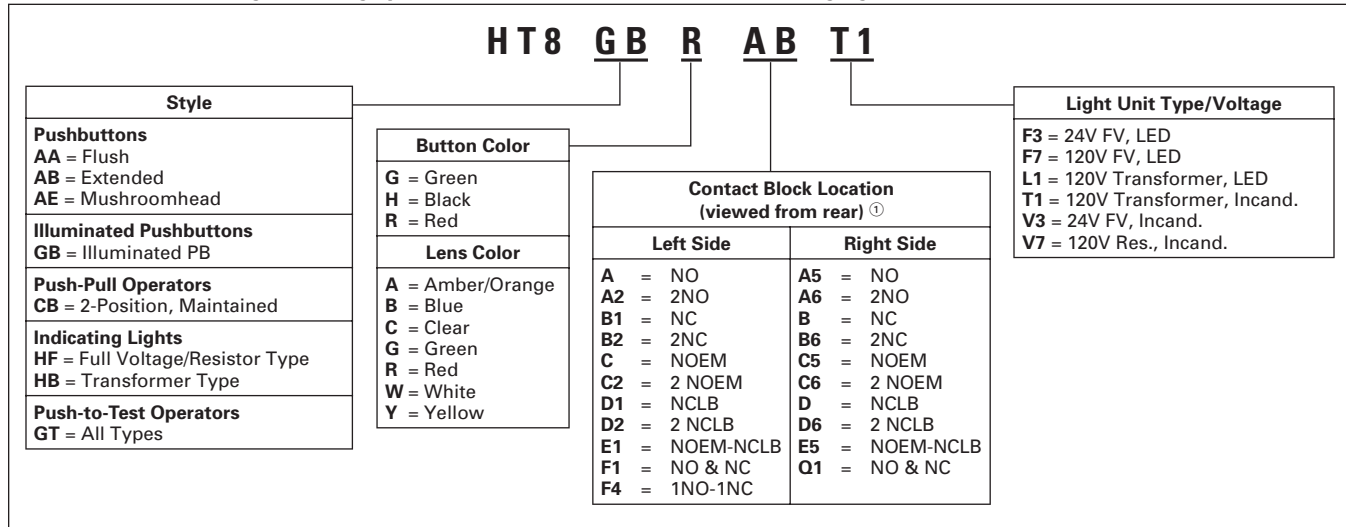

### Catalog Number Structure

For deciphering Catalog Numbers. Not all combinations are suitable for ordering.

**Table 47-346. HT800 Catalog Numbering System for Pushbuttons, Push-Pulls and Indicating Lights**

① Maximum of (4) contact blocks per side or a total of (8) contact blocks recommended.

**Table 47-347. HT800 Selector Switch Catalog Numbering System**

② Maximum of (2) contact blocks per side or a total of (4) contacts blocks recommended.