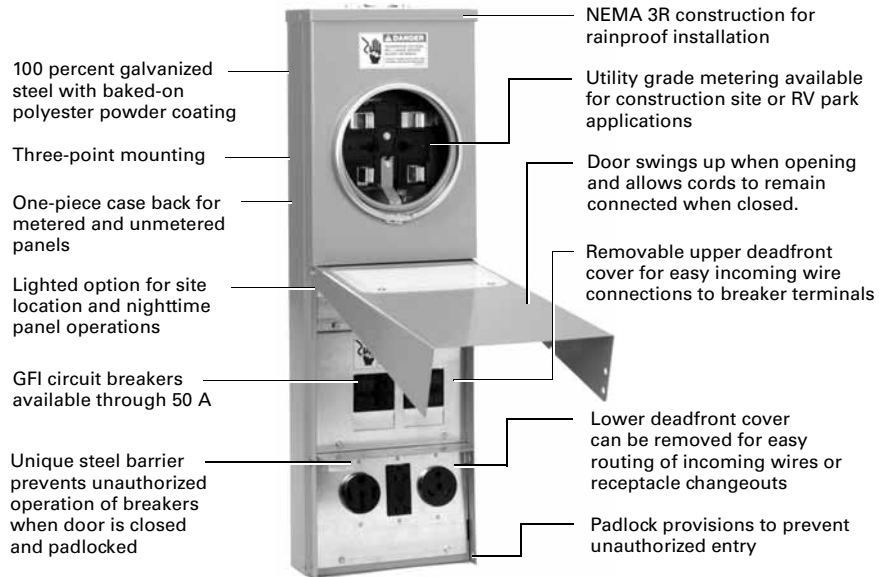

Two Styles to Meet Your Power Outlet Needs

- **Surface mount:** User mounts unit to a post
- **Pedestal mount:** User mounts with an underground pedestal extension or pad-mounting bracket. (Underground pedestal extension and pad-mounting bracket are sold separately. See accessories **Page V1-T5-7** for part numbers and options)

Compact Design Available in Certain Configurations for Added Convenience

Surface Units

- **Metered units available with meter on top or on bottom**

- **Units are factory wired and assembled**

Pedestal Units

All power outlet panels for temporary construction site power and RV (recreational vehicle) application shall be UL listed for the U.S. per UL Standard 231, File E163588. Receptacles shall conform to NEMA and/or ANSI configurations as specified by the National Electrical Code (NEC).