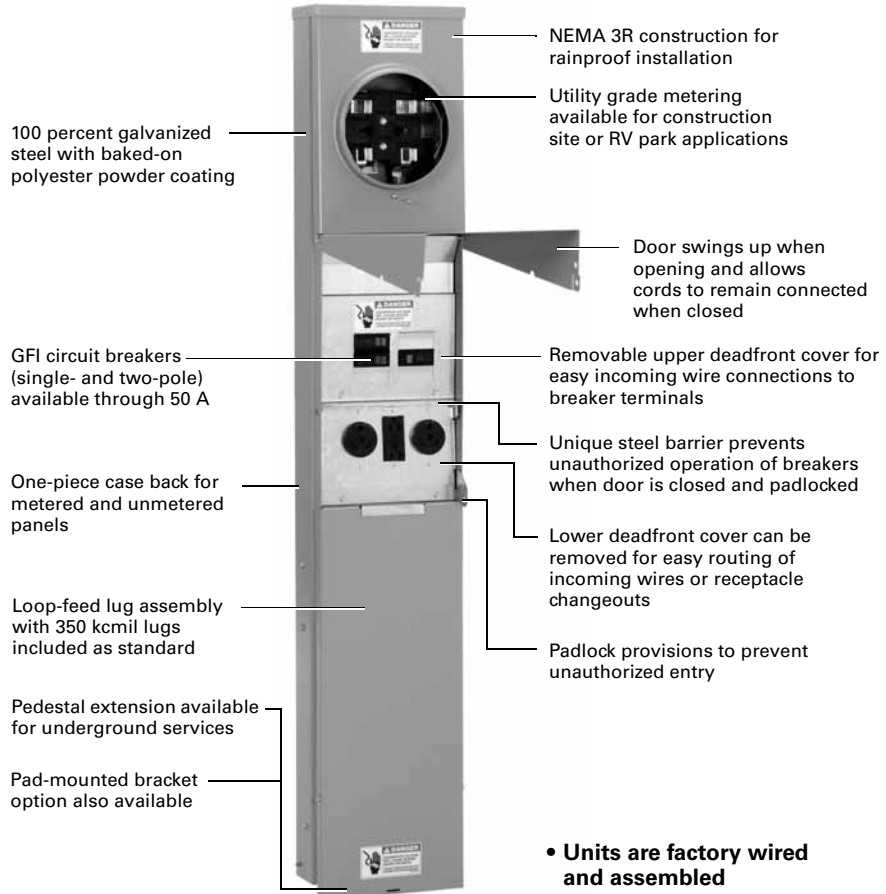

Two Styles to Meet Your Power Outlet Needs

- **Surface mount:** User mounts unit to a post
- **Pedestal mount:** User mounts with an underground pedestal extension or pad-mounting bracket. (Underground pedestal extension and pad-mounting bracket are sold separately. See accessories **Page V1-T5-7** for part numbers and options)

Compact Design Available in Certain Configurations for Added Convenience

Surface Units

- **Metered units available with meter on top or on bottom**

- **Units are factory wired and assembled**

Pedestal Units

- **Units are factory wired and assembled**

Standards and Certifications

- UL Standard 231
- UL File Number E163588

Receptacles conform to NEMA and/or ANSI configurations as specified by the NEC.

Standard Compliance

All power outlet panels for temporary construction site power and RV (recreational vehicle) application shall be UL listed for the U.S. per UL Standard 231, File E163588. Receptacles shall conform to NEMA and/or ANSI configurations as specified by the National Electrical Code (NEC).