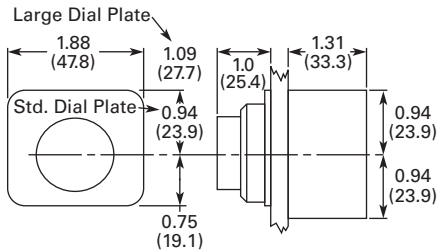

Potentiometer

Potentiometer

Potentiometer	A	B	C
2 watt single	1.31 (33.3)	0.94 (23.9)	0.94 (23.9)
25 watt—up to 25 mohms	2.38 (60.5)	1.19 (30.2)	0.81 (20.6)
50 mohms	2.56 (65)	1.69 (42.9)	1.25 (31.8)