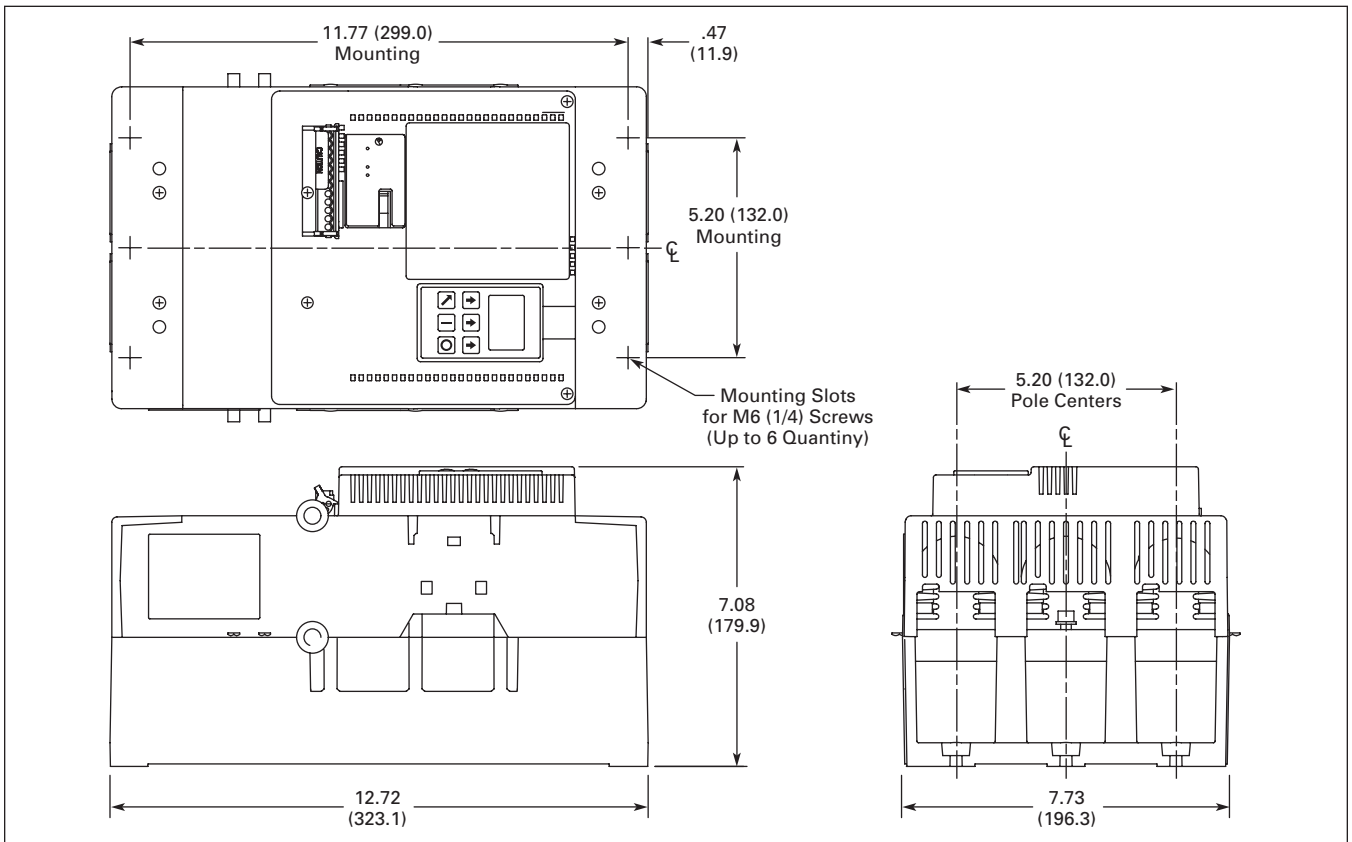

Dimensions

Figure 5. N-Frame (65 mm) S801 Approximate Dimensions in Inches (mm)

Figure 6. R-Frame (110 mm) S801 Approximate Dimensions in Inches (mm)

Type S801, Intelligent Technologies (IT.) Soft Starters

Figure 7. T-Frame (200 mm) S801 Approximate Dimensions in Inches (mm)

Figure 8. U-Frame (200 mm) S801 Approximate Dimensions in Inches (mm)

Type S801, Intelligent Technologies (IT.) Soft Starters

Figure 9. V-Frame (290 mm) S801 Approximate Dimensions in Inches (mm)