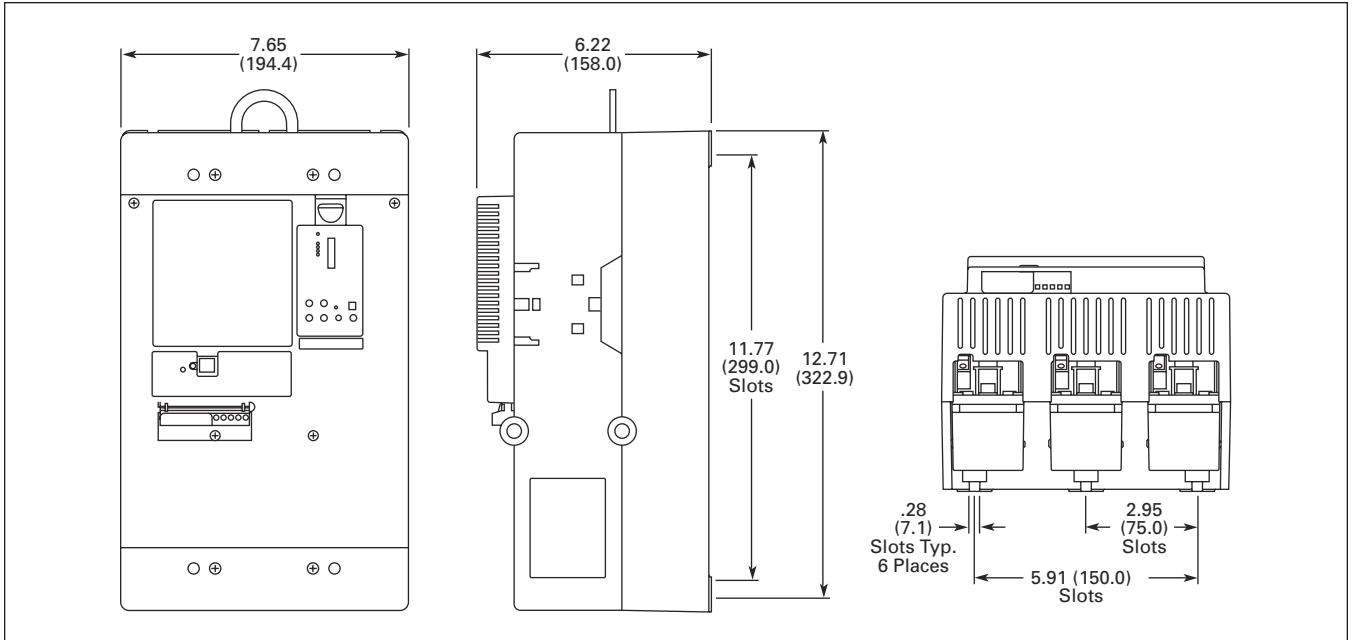

Dimensions

Figure 5. N-Frame (65 mm) S801 Approximate Dimensions in Inches (mm)

Figure 6. R-Frame (110 mm) S801 Approximate Dimensions in Inches (mm)

Type S801, Intelligent Technologies (IT.) Soft Starters

Figure 7. T-Frame (200 mm) S801 Approximate Dimensions in Inches (mm)

Figure 8. U-Frame (200 mm) S801 Approximate Dimensions in Inches (mm)

Type S801, Intelligent Technologies (IT.) Soft Starters

Figure 9. V-Frame (290 mm) S801 Approximate Dimensions in Inches (mm)