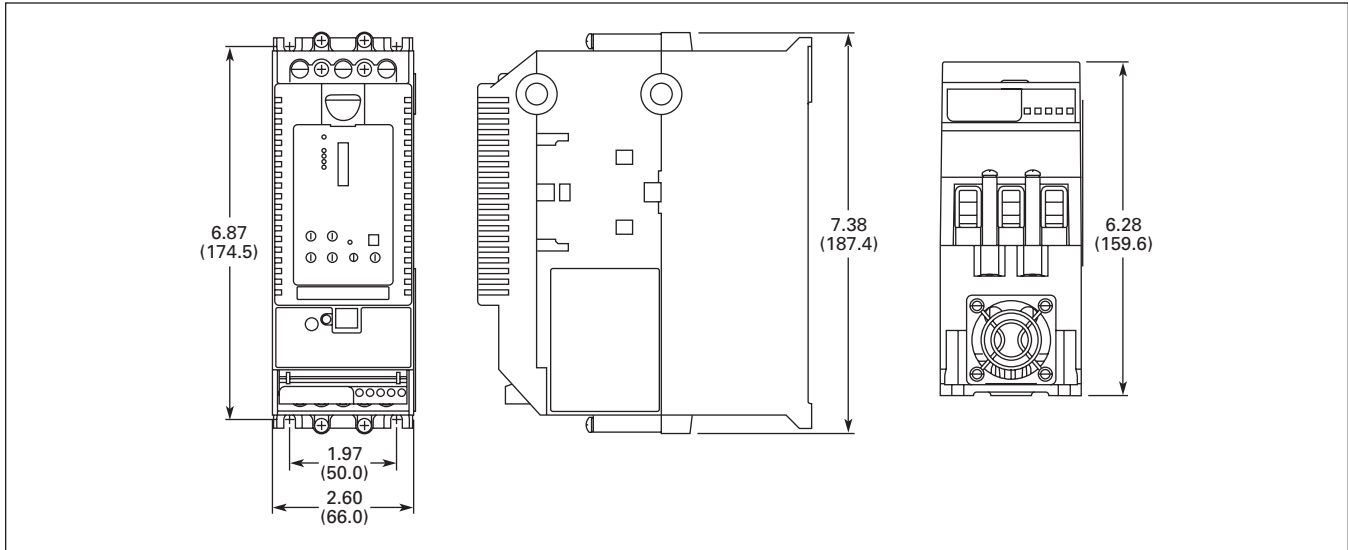

Dimensions

Figure 5. N-Frame (65 mm) S801 Approximate Dimensions in Inches (mm)

Figure 6. R-Frame (110 mm) S801 Approximate Dimensions in Inches (mm)

Type S801, Intelligent Technologies (IT.) Soft Starters

Figure 7. T-Frame (200 mm) S801 Approximate Dimensions in Inches (mm)

Figure 8. U-Frame (200 mm) S801 Approximate Dimensions in Inches (mm)

Type S801, Intelligent Technologies (IT.) Soft Starters

Figure 9. V-Frame (290 mm) S801 Approximate Dimensions in Inches (mm)