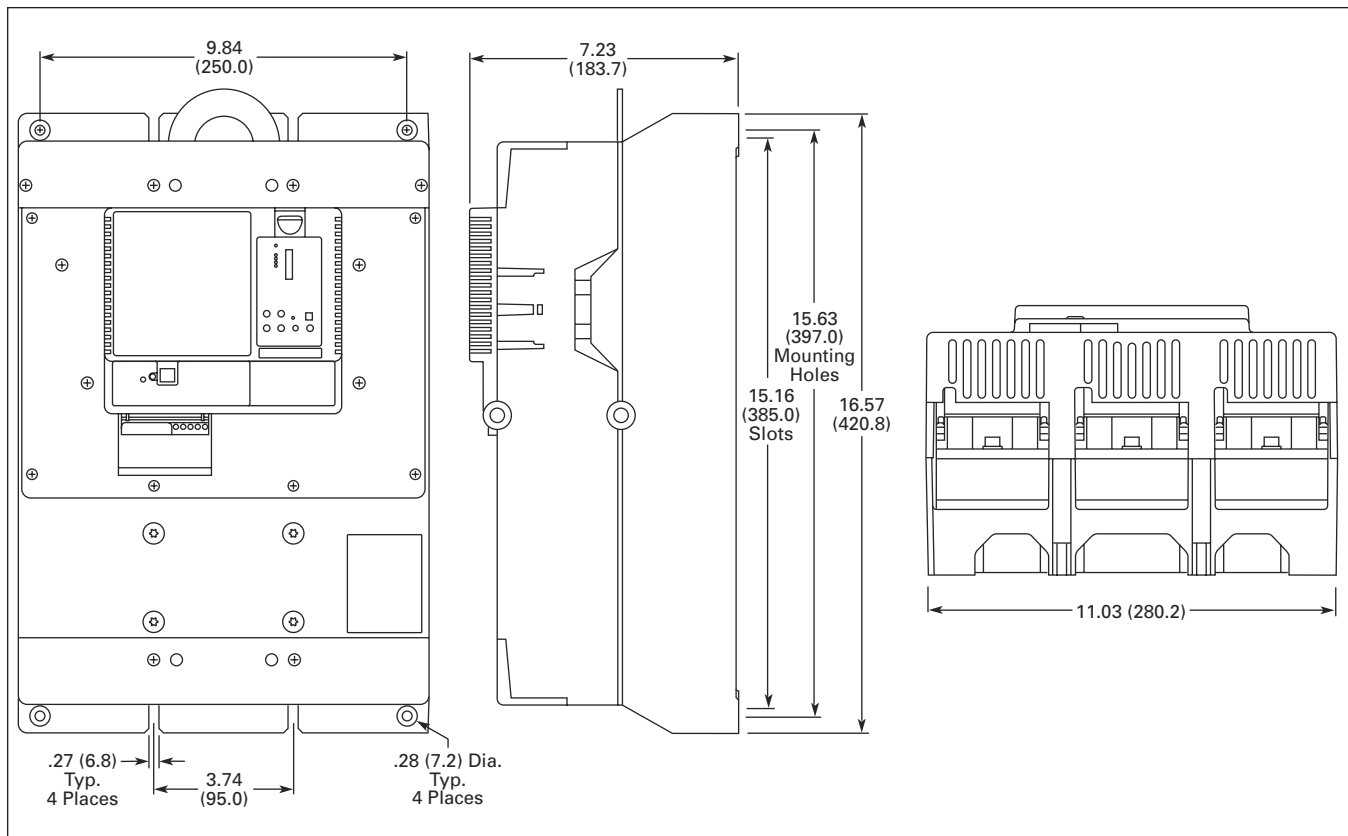

Dimensions

Figure 5. N-Frame (65 mm) S801 Approximate Dimensions in Inches (mm)

Figure 6. R-Frame (110 mm) S801 Approximate Dimensions in Inches (mm)

Type S801, Intelligent Technologies (IT.) Soft Starters

Figure 7. T-Frame (200 mm) S801 Approximate Dimensions in Inches (mm)

Figure 8. U-Frame (200 mm) S801 Approximate Dimensions in Inches (mm)

Type S801, Intelligent Technologies (IT.) Soft Starters

Figure 9. V-Frame (290 mm) S801 Approximate Dimensions in Inches (mm)