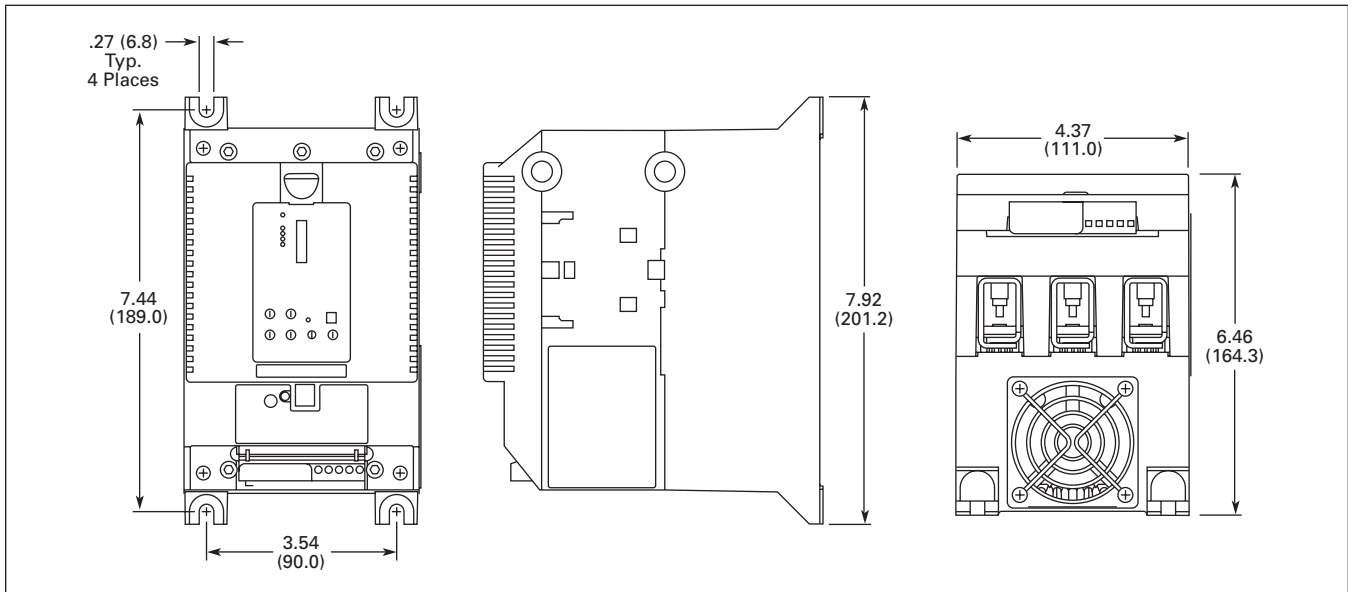

Dimensions

Figure 5. N-Frame (65 mm) S801 Approximate Dimensions in Inches (mm)

Figure 6. R-Frame (110 mm) S801 Approximate Dimensions in Inches (mm)

Type S801, Intelligent Technologies (IT.) Soft Starters

Figure 7. T-Frame (200 mm) S801 Approximate Dimensions in Inches (mm)

Figure 8. U-Frame (200 mm) S801 Approximate Dimensions in Inches (mm)

Type S801, Intelligent Technologies (IT.) Soft Starters

Figure 9. V-Frame (290 mm) S801 Approximate Dimensions in Inches (mm)