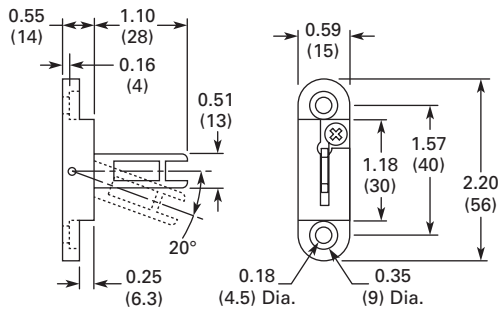

Approximate Dimensions in Inches (mm)

E48
DIN
Switch

E48KL07
Actuating
Key

E48KL08
Actuating
Key

E48KL09
Actuating
Key