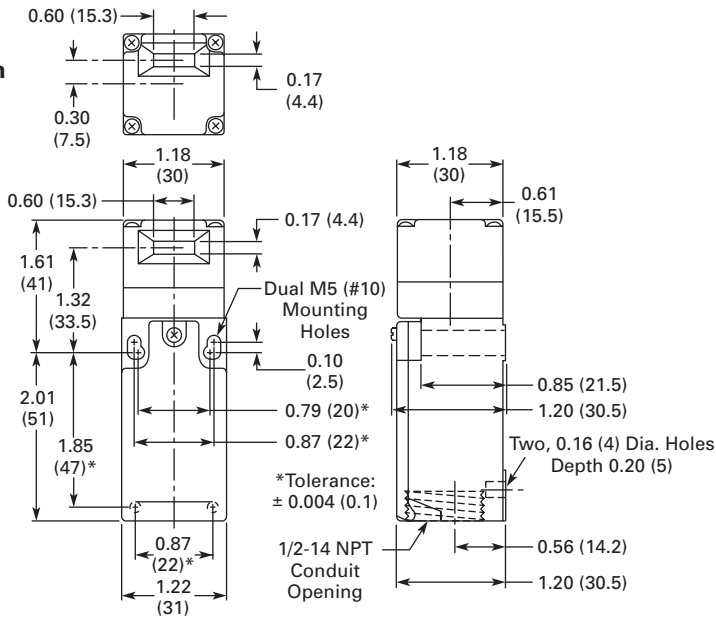

Approximate Dimensions in Inches (mm)

E48
DIN
Switch

E48KL07
Actuating
Key

E48KL08
Actuating
Key

E48KL09
Actuating
Key