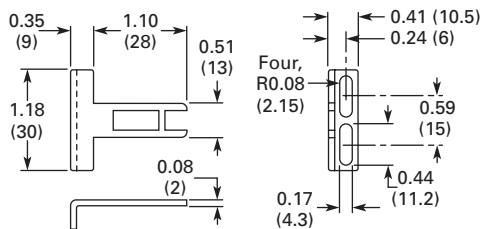

Approximate Dimensions in Inches (mm)

E48
DIN
Switch

E48KL07
Actuating
Key

E48KL08
Actuating
Key

E48KL09
Actuating
Key