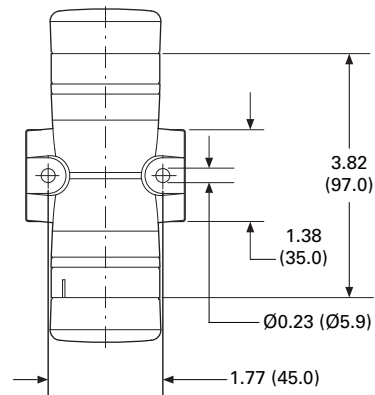

Approximate Dimensions in Inches (mm)

Basic Modules

SL4-PIB-...

Catalog Number	A
SL4-PIB-100	3.53 (136.0)
SL4-PIB-250	11.26 (286.0)
SL4-PIB-400	17.16 (436.0)

SL4-PIB-T...

Catalog Number	A
SL4-PIB-T-100	5.90 (150.0)
SL4-PIB-T-250	11.81 (300.0)
SL4-PIB-T-400	17.72 (450.0)

SL4-PIB-D

SL4-PIB-EMH

2.1

Stacklights

SL Series

Approximate Dimensions in Inches (mm)

2

SL4-PIB-FW

SL4-PIB-IMH

SL4-PIB-IMS

SL4-FMS-...

SL4-SWD^①

Catalog Number	A
SL4-FMS-100	6.18 (157.0)
SL4-FMS-250	12.09 (307.0)
SL4-FMS-400	17.99 (457.0)

Note

① For connecting to SmartWire-DT.

Approximate Dimensions in Inches (mm)