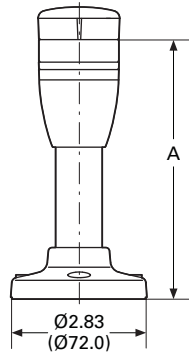

Approximate Dimensions in Inches (mm)

Basic Modules

SL4-PIB-...

Catalog Number	A
SL4-PIB-100	3.53 (136.0)
SL4-PIB-250	11.26 (286.0)
SL4-PIB-400	17.16 (436.0)

SL4-PIB-T...

Catalog Number	A
SL4-PIB-T-100	5.90 (150.0)
SL4-PIB-T-250	11.81 (300.0)
SL4-PIB-T-400	17.72 (450.0)

SL4-PIB-D

SL4-PIB-EMH

2.1

Stacklights

SL Series

Approximate Dimensions in Inches (mm)

2

SL4-PIB-FW