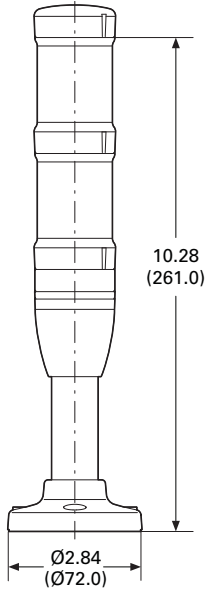

2.1

Stacklights

SL Series

Approximate Dimensions in Inches (mm)

2

SL4 Series

Complete Devices

SL4-100-L-RG-24LED