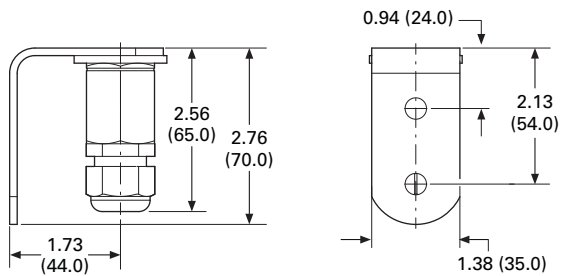

SL7/4-FW-T