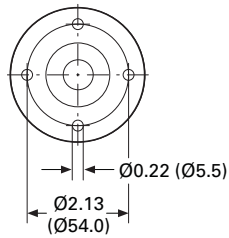

SL4-100-L-RYG-24LED