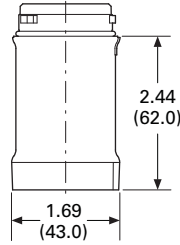

Light Modules

SL4-(B)(F)L...