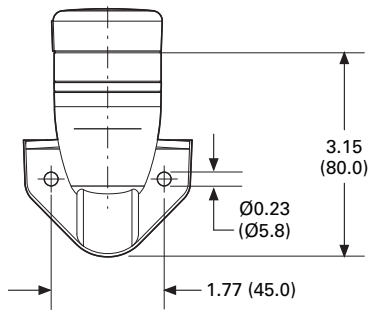

Approximate Dimensions in Inches (mm)

Basic Modules

SL4-PIB-...

Catalog Number	A
SL4-PIB-100	3.53 (136.0)
SL4-PIB-250	11.26 (286.0)
SL4-PIB-400	17.16 (436.0)

SL4-PIB-T...

Catalog Number	A
SL4-PIB-T-100	5.90 (150.0)
SL4-PIB-T-250	11.81 (300.0)
SL4-PIB-T-400	17.72 (450.0)

SL4-PIB-D

SL4-PIB-EMH

2.1

Stacklights

SL Series

Approximate Dimensions in Inches (mm)

2

SL4-PIB-FW

SL4-PIB-IMH

SL4-PIB-IMS

SL4-FMS-...

SL4-SWD^①

Catalog Number	A
SL4-FMS-100	6.18 (157.0)
SL4-FMS-250	12.09 (307.0)
SL4-FMS-400	17.99 (457.0)

Note

① For connecting to SmartWire-DT.

Approximate Dimensions in Inches (mm)