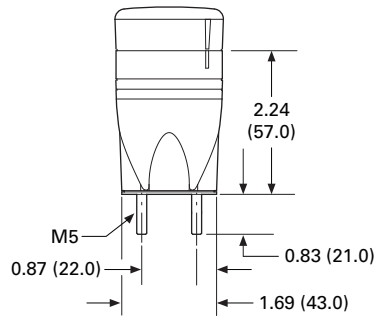

Approximate Dimensions in Inches (mm)

Basic Modules

SL4-PIB-...

Catalog Number	A
SL4-PIB-100	3.53 (136.0)
SL4-PIB-250	11.26 (286.0)
SL4-PIB-400	17.16 (436.0)

SL4-PIB-T...

Catalog Number	A
SL4-PIB-T-100	5.90 (150.0)
SL4-PIB-T-250	11.81 (300.0)
SL4-PIB-T-400	17.72 (450.0)

SL4-PIB-D

SL4-PIB-EMH

2.1

Stacklights

SL Series

Approximate Dimensions in Inches (mm)

2

SL4-PIB-FW

SL4-PIB-IMH

SL4-PIB-IMS

SL4-FMS-...

SL4-SWD^①

Catalog Number	A
SL4-FMS-100	6.18 (157.0)
SL4-FMS-250	12.09 (307.0)
SL4-FMS-400	17.99 (457.0)

Note

① For connecting to SmartWire-DT.

Approximate Dimensions in Inches (mm)