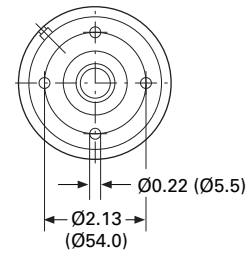

Approximate Dimensions in Inches (mm)

Basic Modules

SL4-PIB-...

Catalog Number	A
SL4-PIB-100	3.53 (136.0)
SL4-PIB-250	11.26 (286.0)
SL4-PIB-400	17.16 (436.0)

SL4-PIB-T...

Catalog Number	A
SL4-PIB-T-100	5.90 (150.0)
SL4-PIB-T-250	11.81 (300.0)
SL4-PIB-T-400	17.72 (450.0)

SL4-PIB-D

SL4-PIB-EMH

2.1

Stacklights

SL Series

Approximate Dimensions in Inches (mm)

2

SL4-PIB-FW

SL4-PIB-IMH

SL4-PIB-IMS

SL4-FMS-...

SL4-SWD^①

Catalog Number	A
SL4-FMS-100	6.18 (157.0)
SL4-FMS-250	12.09 (307.0)
SL4-FMS-400	17.99 (457.0)

Note

① For connecting to SmartWire-DT.

Approximate Dimensions in Inches (mm)