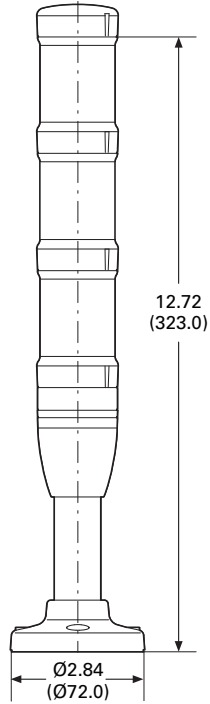

SL4-100-L-RYG-24LED

Light Modules

SL4-(B)(F)L...

Acoustic Modules

SL4-AP...