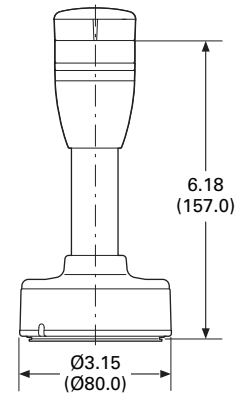

Approximate Dimensions in Inches (mm)

Basic Modules

SL4-PIB-...

Catalog Number	A
SL4-PIB-100	3.53 (136.0)
SL4-PIB-250	11.26 (286.0)
SL4-PIB-400	17.16 (436.0)

SL4-PIB-T...

Catalog Number	A
SL4-PIB-T-100	5.90 (150.0)
SL4-PIB-T-250	11.81 (300.0)
SL4-PIB-T-400	17.72 (450.0)

SL4-PIB-D

SL4-PIB-EMH

2.1

Stacklights

SL Series

Approximate Dimensions in Inches (mm)

2

SL4-PIB-FW

SL4-PIB-IMH

SL4-PIB-IMS

SL4-FMS-...

SL4-SWD^①

Catalog Number	A
SL4-FMS-100	6.18 (157.0)
SL4-FMS-250	12.09 (307.0)
SL4-FMS-400	17.99 (457.0)

Note

① For connecting to SmartWire-DT.

Approximate Dimensions in Inches (mm)