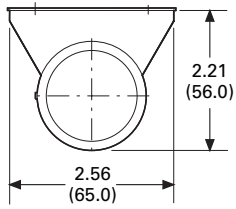

Approximate Dimensions in Inches (mm)

Basic Modules

SL4-PIB-...

Catalog Number	A
SL4-PIB-100	3.53 (136.0)
SL4-PIB-250	11.26 (286.0)
SL4-PIB-400	17.16 (436.0)

SL4-PIB-T...

Catalog Number	A
SL4-PIB-T-100	5.90 (150.0)
SL4-PIB-T-250	11.81 (300.0)
SL4-PIB-T-400	17.72 (450.0)

SL4-PIB-D

SL4-PIB-EMH

2.1

Stacklights

SL Series

Approximate Dimensions in Inches (mm)

2

SL4-PIB-FW

SL4-PIB-IMH

SL4-PIB-IMS

SL4-FMS-...

SL4-SWD^①

Catalog Number	A
SL4-FMS-100	6.18 (157.0)
SL4-FMS-250	12.09 (307.0)
SL4-FMS-400	17.99 (457.0)

Note

① For connecting to SmartWire-DT.

Approximate Dimensions in Inches (mm)