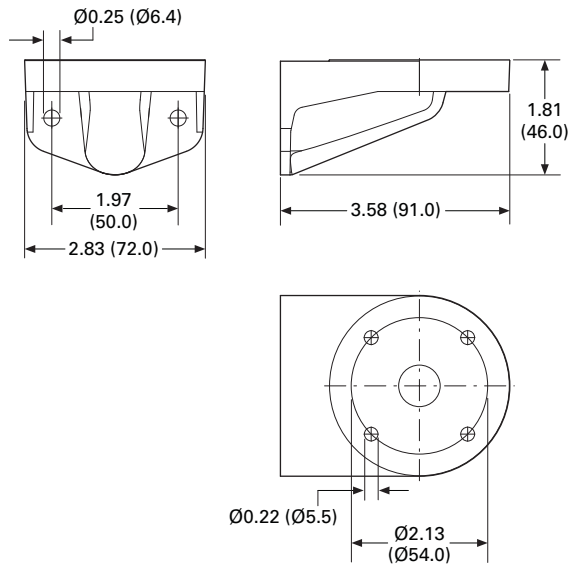

Approximate Dimensions in Inches (mm)

Mounting Brackets

SL7/4-FW