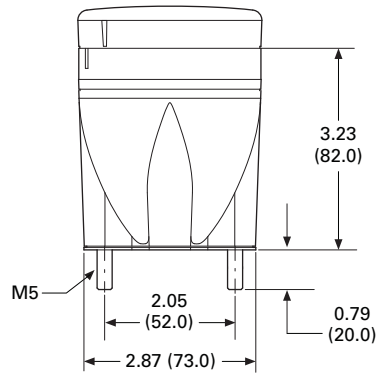

SL Series

Approximate Dimensions in Inches (mm)

2

Basic Modules

SL7-CB-...

Catalog Number	A
SL7-CB-100	6.73 (171.0)
SL7-CB-250	12.64 (321.0)
SL7-CB-400	18.54 (471.0)

SL7-CB-T...

Catalog Number	A
SL7-CB-T-100	7.48 (190.0)
SL7-CB-T-250	13.38 (340.0)
SL7-CB-T-400	19.29 (490.0)

SL7-CB-D

SL7-CB-EMH

Approximate Dimensions in Inches (mm)

SL7-CB-FW

SL7-CB-IMH

SL7-CB-IMS

SL7-FMS-...

SL7-SWD ①

Catalog Number	A
SL7-FMS-100	7.55 (192.0)
SL7-FMS-250	13.46 (342.0)
SL7-FMS-400	19.37 (192.0)

Note

① For connecting to SmartWire-DT.

2.1

Stacklights

SL Series

Approximate Dimensions in Inches (mm)

2

Approximate Dimensions in Inches (mm)

Basic Modules

SL4-PIB-...

Catalog Number	A
SL4-PIB-100	3.53 (136.0)
SL4-PIB-250	11.26 (286.0)
SL4-PIB-400	17.16 (436.0)

SL4-PIB-T...

Catalog Number	A
SL4-PIB-T-100	5.90 (150.0)
SL4-PIB-T-250	11.81 (300.0)
SL4-PIB-T-400	17.72 (450.0)