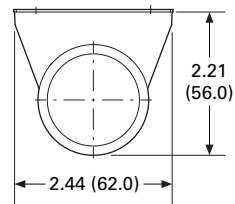

Approximate Dimensions in Inches (mm)

Basic Modules

SL4-PIB-...

Catalog Number	A
SL4-PIB-100	3.53 (136.0)
SL4-PIB-250	11.26 (286.0)
SL4-PIB-400	17.16 (436.0)

SL4-PIB-T...

Catalog Number	A
SL4-PIB-T-100	5.90 (150.0)
SL4-PIB-T-250	11.81 (300.0)
SL4-PIB-T-400	17.72 (450.0)

SL4-PIB-D

SL4-PIB-EMH

2.1

Stacklights

SL Series

Approximate Dimensions in Inches (mm)

2

SL4-PIB-FW