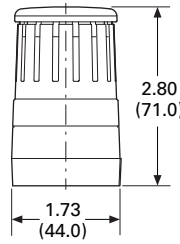

SL7-CB-D

SL7-CB-EMH

Approximate Dimensions in Inches (mm)

SL7-CB-FW

SL7-CB-IMH

SL7-CB-IMS

SL7-FMS-...

SL7-SWD ①

Catalog Number	A
SL7-FMS-100	7.55 (192.0)
SL7-FMS-250	13.46 (342.0)
SL7-FMS-400	19.37 (192.0)

Note

① For connecting to SmartWire-DT.

2.1

Stacklights

SL Series

Approximate Dimensions in Inches (mm)

2

Approximate Dimensions in Inches (mm)

Basic Modules

SL4-PIB-...

Catalog Number	A
SL4-PIB-100	3.53 (136.0)
SL4-PIB-250	11.26 (286.0)
SL4-PIB-400	17.16 (436.0)

SL4-PIB-T...

Catalog Number	A
SL4-PIB-T-100	5.90 (150.0)
SL4-PIB-T-250	11.81 (300.0)
SL4-PIB-T-400	17.72 (450.0)

SL4-PIB-D

SL4-PIB-EMH

2.1

Stacklights

SL Series

Approximate Dimensions in Inches (mm)

2

SL4-PIB-FW