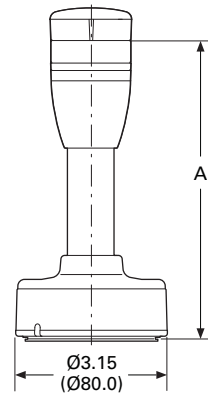

Approximate Dimensions in Inches (mm)

Basic Modules

SL4-PIB-...

Catalog Number	A
SL4-PIB-100	3.53 (136.0)
SL4-PIB-250	11.26 (286.0)
SL4-PIB-400	17.16 (436.0)

SL4-PIB-T...

Catalog Number	A
SL4-PIB-T-100	5.90 (150.0)
SL4-PIB-T-250	11.81 (300.0)
SL4-PIB-T-400	17.72 (450.0)

SL4-PIB-D

SL4-PIB-EMH

2.1

Stacklights

SL Series

Approximate Dimensions in Inches (mm)

2

SL4-PIB-FW

SL4-PIB-IMH

SL4-PIB-IMS

SL4-FMS-...

SL4-SWD^①

Catalog Number	A
SL4-FMS-100	6.18 (157.0)
SL4-FMS-250	12.09 (307.0)
SL4-FMS-400	17.99 (457.0)

Note

① For connecting to SmartWire-DT.

Approximate Dimensions in Inches (mm)