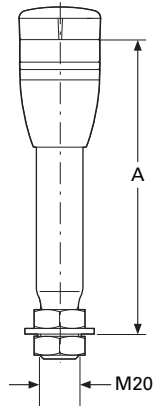

SL Series

Approximate Dimensions in Inches (mm)

2

Basic Modules

SL7-CB-...

Catalog Number	A
SL7-CB-100	6.73 (171.0)
SL7-CB-250	12.64 (321.0)
SL7-CB-400	18.54 (471.0)

SL7-CB-T...

Catalog Number	A
SL7-CB-T-100	7.48 (190.0)
SL7-CB-T-250	13.38 (340.0)
SL7-CB-T-400	19.29 (490.0)

Approximate Dimensions in Inches (mm)

Basic Modules

SL4-PIB-...

Catalog Number	A
SL4-PIB-100	3.53 (136.0)
SL4-PIB-250	11.26 (286.0)
SL4-PIB-400	17.16 (436.0)

SL4-PIB-T...

Catalog Number	A
SL4-PIB-T-100	5.90 (150.0)
SL4-PIB-T-250	11.81 (300.0)
SL4-PIB-T-400	17.72 (450.0)

SL4-PIB-D

SL4-PIB-EMH

2.1

Stacklights

SL Series

Approximate Dimensions in Inches (mm)

2

SL4-PIB-FW

SL4-PIB-IMH

SL4-PIB-IMS

SL4-FMS-...

SL4-SWD^①

Catalog Number	A
SL4-FMS-100	6.18 (157.0)
SL4-FMS-250	12.09 (307.0)
SL4-FMS-400	17.99 (457.0)

Note

① For connecting to SmartWire-DT.

Approximate Dimensions in Inches (mm)