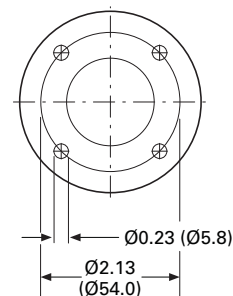

Approximate Dimensions in Inches (mm)

Basic Modules

SL4-PIB-...

Catalog Number	A
SL4-PIB-100	3.53 (136.0)
SL4-PIB-250	11.26 (286.0)
SL4-PIB-400	17.16 (436.0)

SL4-PIB-T...

Catalog Number	A
SL4-PIB-T-100	5.90 (150.0)
SL4-PIB-T-250	11.81 (300.0)
SL4-PIB-T-400	17.72 (450.0)

SL4-PIB-D

SL4-PIB-EMH

2.1

Stacklights

SL Series

Approximate Dimensions in Inches (mm)

2

SL4-PIB-FW

SL4-PIB-IMH

SL4-PIB-IMS

SL4-FMS-...

SL4-SWD^①

Catalog Number	A
SL4-FMS-100	6.18 (157.0)
SL4-FMS-250	12.09 (307.0)
SL4-FMS-400	17.99 (457.0)

Note

① For connecting to SmartWire-DT.

Approximate Dimensions in Inches (mm)