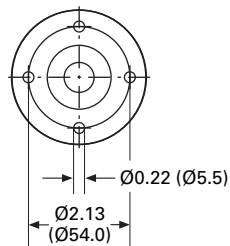

SL7-CB-D

SL7-CB-EMH

Approximate Dimensions in Inches (mm)

SL7-CB-FW

SL7-CB-IMH

SL7-CB-IMS

SL7-FMS-...

SL7-SWD ①

Catalog Number	A
SL7-FMS-100	7.55 (192.0)
SL7-FMS-250	13.46 (342.0)
SL7-FMS-400	19.37 (192.0)

Note

① For connecting to SmartWire-DT.

2.1

Stacklights

SL Series

Approximate Dimensions in Inches (mm)

2

Approximate Dimensions in Inches (mm)

Basic Modules

SL4-PIB-...

Catalog Number	A
SL4-PIB-100	3.53 (136.0)
SL4-PIB-250	11.26 (286.0)
SL4-PIB-400	17.16 (436.0)

SL4-PIB-T...

Catalog Number	A
SL4-PIB-T-100	5.90 (150.0)
SL4-PIB-T-250	11.81 (300.0)
SL4-PIB-T-400	17.72 (450.0)