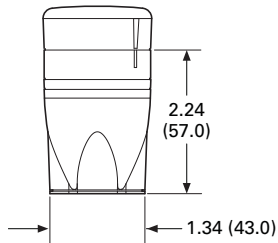

Approximate Dimensions in Inches (mm)

Basic Modules

SL4-PIB-...

Catalog Number	A
SL4-PIB-100	3.53 (136.0)
SL4-PIB-250	11.26 (286.0)
SL4-PIB-400	17.16 (436.0)

SL4-PIB-T...

Catalog Number	A
SL4-PIB-T-100	5.90 (150.0)
SL4-PIB-T-250	11.81 (300.0)
SL4-PIB-T-400	17.72 (450.0)

SL4-PIB-D

SL4-PIB-EMH

2.1

Stacklights

SL Series

Approximate Dimensions in Inches (mm)

2

SL4-PIB-FW

SL4-PIB-IMH

SL4-PIB-IMS

SL4-FMS-...

SL4-SWD^①

Catalog Number	A
SL4-FMS-100	6.18 (157.0)
SL4-FMS-250	12.09 (307.0)
SL4-FMS-400	17.99 (457.0)

Note

① For connecting to SmartWire-DT.

Approximate Dimensions in Inches (mm)