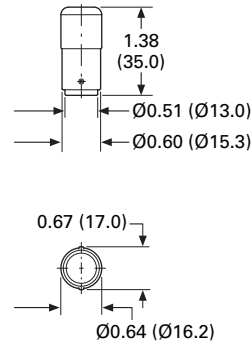

Approximate Dimensions in Inches (mm)

Basic Modules

SL4-PIB-...

Catalog Number	A
SL4-PIB-100	3.53 (136.0)
SL4-PIB-250	11.26 (286.0)
SL4-PIB-400	17.16 (436.0)

SL4-PIB-T...

Catalog Number	A
SL4-PIB-T-100	5.90 (150.0)
SL4-PIB-T-250	11.81 (300.0)
SL4-PIB-T-400	17.72 (450.0)

SL4-PIB-D

SL4-PIB-EMH

2.1

Stacklights

SL Series

Approximate Dimensions in Inches (mm)

2

SL4-PIB-FW

SL4-PIB-IMH

SL4-PIB-IMS

SL4-FMS-...

SL4-SWD^①

Catalog Number	A
SL4-FMS-100	6.18 (157.0)
SL4-FMS-250	12.09 (307.0)
SL4-FMS-400	17.99 (457.0)

Note

① For connecting to SmartWire-DT.

Approximate Dimensions in Inches (mm)

Mounting Brackets

SL7/4-FW

SL7/4-FW-T

Incandescent Bulbs

SL7-L12 and SL4-L12

Tool for Replacing Incandescent Bulb

SL7/4-BET