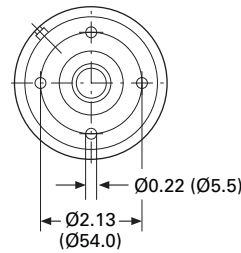

Approximate Dimensions in Inches (mm)

Basic Modules

SL4-PIB-...

Catalog Number	A
SL4-PIB-100	3.53 (136.0)
SL4-PIB-250	11.26 (286.0)
SL4-PIB-400	17.16 (436.0)

SL4-PIB-T...

Catalog Number	A
SL4-PIB-T-100	5.90 (150.0)
SL4-PIB-T-250	11.81 (300.0)
SL4-PIB-T-400	17.72 (450.0)

SL4-PIB-D

SL4-PIB-EMH

2.1

Stacklights

SL Series

Approximate Dimensions in Inches (mm)

2

SL4-PIB-FW

SL4-PIB-IMH

SL4-PIB-IMS

SL4-FMS-...

SL4-SWD^①

Catalog Number	A
SL4-FMS-100	6.18 (157.0)
SL4-FMS-250	12.09 (307.0)
SL4-FMS-400	17.99 (457.0)

Note

① For connecting to SmartWire-DT.

Approximate Dimensions in Inches (mm)