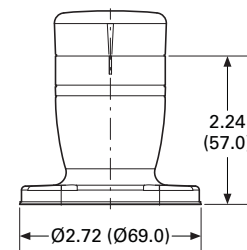

SL7-CB-D

SL7-CB-EMH

Approximate Dimensions in Inches (mm)

SL7-CB-FW

SL7-CB-IMH

SL7-CB-IMS

SL7-FMS-...

SL7-SWD ①

Approximate Dimensions in Inches (mm)

Basic Modules

SL4-PIB-...

Catalog Number	A
SL4-PIB-100	3.53 (136.0)
SL4-PIB-250	11.26 (286.0)
SL4-PIB-400	17.16 (436.0)

SL4-PIB-T...

Catalog Number	A
SL4-PIB-T-100	5.90 (150.0)
SL4-PIB-T-250	11.81 (300.0)
SL4-PIB-T-400	17.72 (450.0)

SL4-PIB-D

SL4-PIB-EMH

2.1

Stacklights

SL Series

Approximate Dimensions in Inches (mm)

2

SL4-PIB-FW

SL4-PIB-IMH

SL4-PIB-IMS

SL4-FMS-...

SL4-SWD^①

Catalog Number	A
SL4-FMS-100	6.18 (157.0)
SL4-FMS-250	12.09 (307.0)
SL4-FMS-400	17.99 (457.0)

Note

① For connecting to SmartWire-DT.

Approximate Dimensions in Inches (mm)