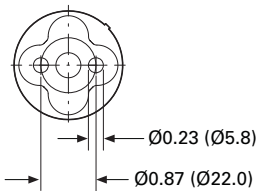

Approximate Dimensions in Inches (mm)

Basic Modules

SL4-PIB-...

Catalog Number	A
SL4-PIB-100	3.53 (136.0)
SL4-PIB-250	11.26 (286.0)
SL4-PIB-400	17.16 (436.0)

SL4-PIB-T...

Catalog Number	A
SL4-PIB-T-100	5.90 (150.0)
SL4-PIB-T-250	11.81 (300.0)
SL4-PIB-T-400	17.72 (450.0)

SL4-PIB-D

SL4-PIB-EMH

2.1

Stacklights

SL Series

Approximate Dimensions in Inches (mm)

2

SL4-PIB-FW

SL4-PIB-IMH

SL4-PIB-IMS

SL4-FMS-...

SL4-SWD^①

Catalog Number	A
SL4-FMS-100	6.18 (157.0)
SL4-FMS-250	12.09 (307.0)
SL4-FMS-400	17.99 (457.0)

Note

① For connecting to SmartWire-DT.

Approximate Dimensions in Inches (mm)