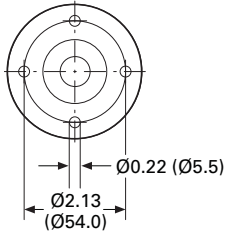

2.1

Stacklights

SL Series

Approximate Dimensions in Inches (mm)

2

SL4 Series

Complete Devices

SL4-100-L-RG-24LED