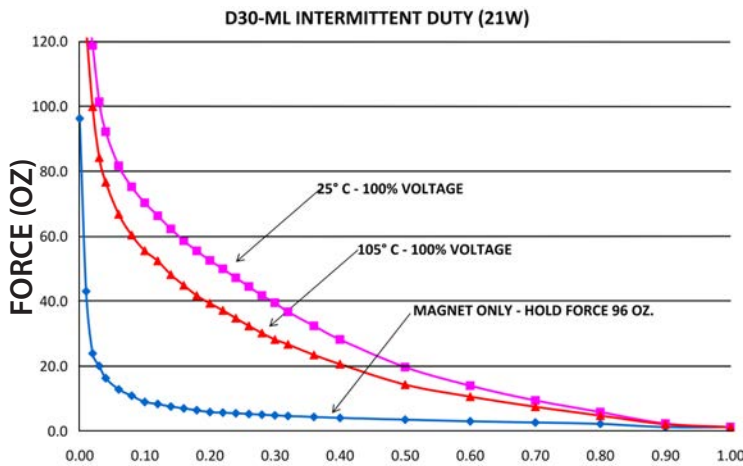

## Dimensional View

Units: Inches [mm]

PULL IN: (+) ORANGE | (-) BLACK  
 RELEASE: (-) ORANGE | (+) BLACK

## Force Curves

Standard intermittent duty cycle at nominal voltage is 25%, with three (3) minutes maximum "ON" and nine "9" minutes minimum "OFF" in a repetitive cycle. Standard Pulse duty cycle is 10% with 100 milliseconds "ON" and 900 milliseconds "OFF".  
 NOTE: Approx. 36 sq. in Heat Sink Required.