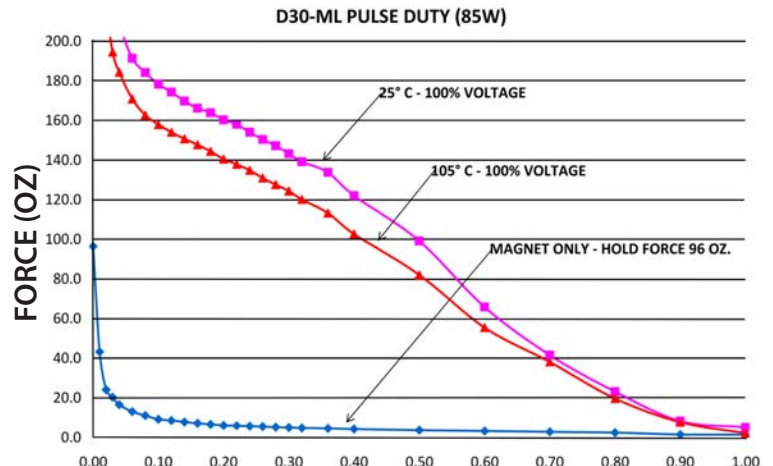

## Dimensional View

Units: Inches [mm]

PULL IN: (+) ORANGE | (-) BLACK  
 RELEASE: (-) ORANGE | (+) BLACK

## Force Curves

Standard intermittent duty cycle at nominal voltage is 25%, with three (3) minutes maximum "ON" and nine "9" minutes minimum "OFF" in a repetitive cycle. Standard Pulse duty cycle is 10% with 100 milliseconds "ON" and 900 milliseconds "OFF".  
 NOTE: Approx. 36 sq. in Heat Sink Required.