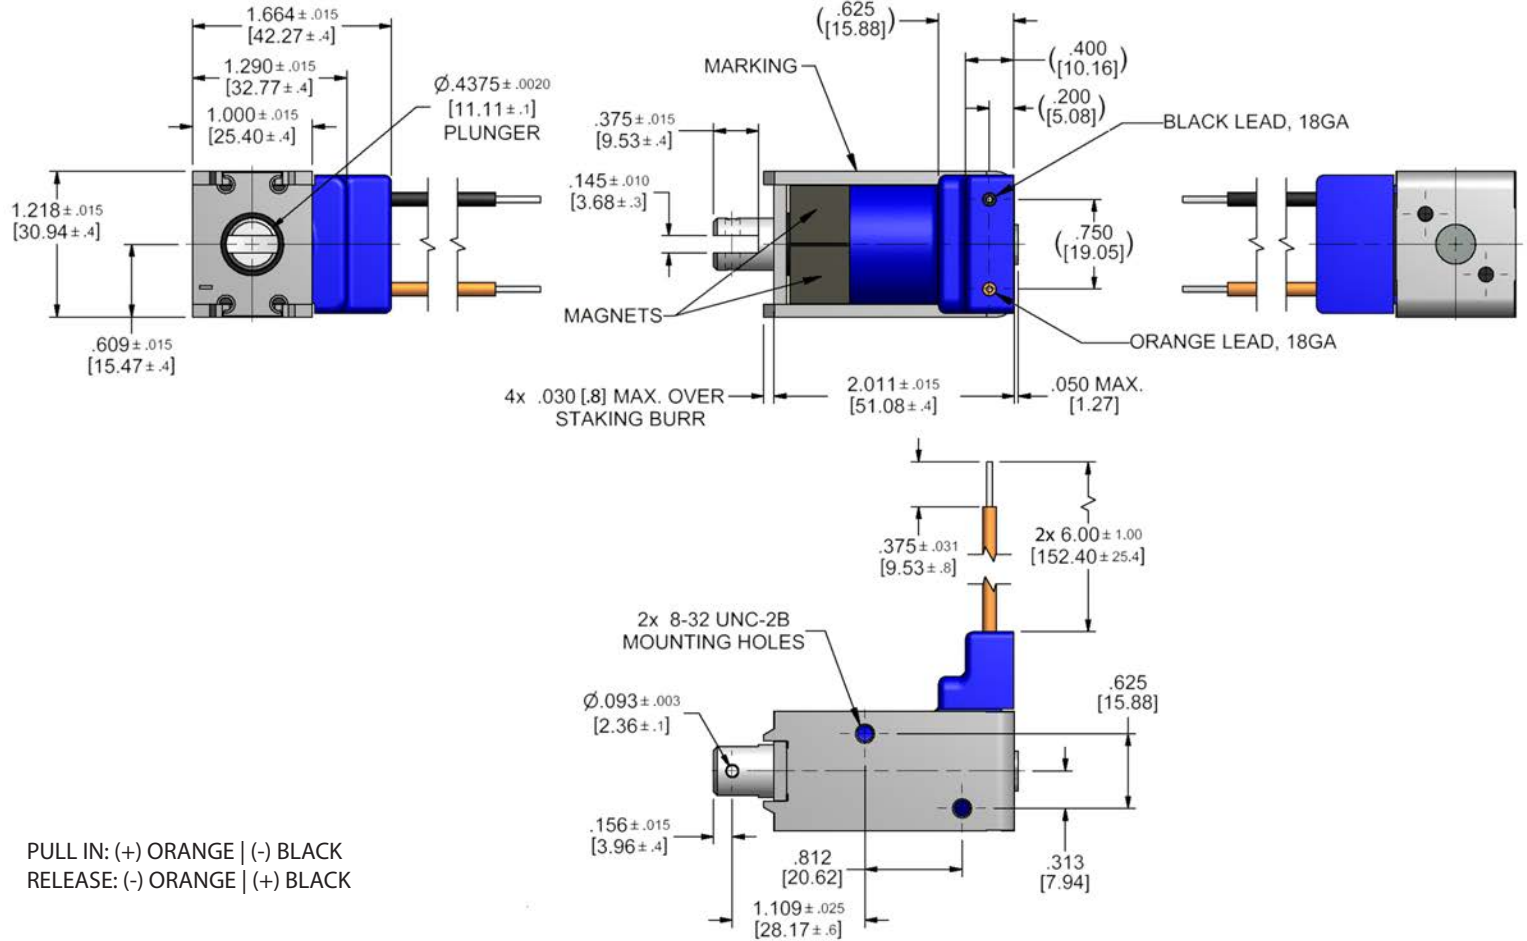

## Dimensional View

Units: Inches [mm]

PULL IN: (+) ORANGE | (-) BLACK  
 RELEASE: (-) ORANGE | (+) BLACK

## Force Curves

Standard intermittent duty cycle at nominal voltage is 25%, with three (3) minutes maximum "ON" and nine "9" minutes minimum "OFF" in a repetitive cycle. Standard Pulse duty cycle is 10% with 100 milliseconds "ON" and 900 milliseconds "OFF".  
 NOTE: Approx. 36 sq. in Heat Sink Required.