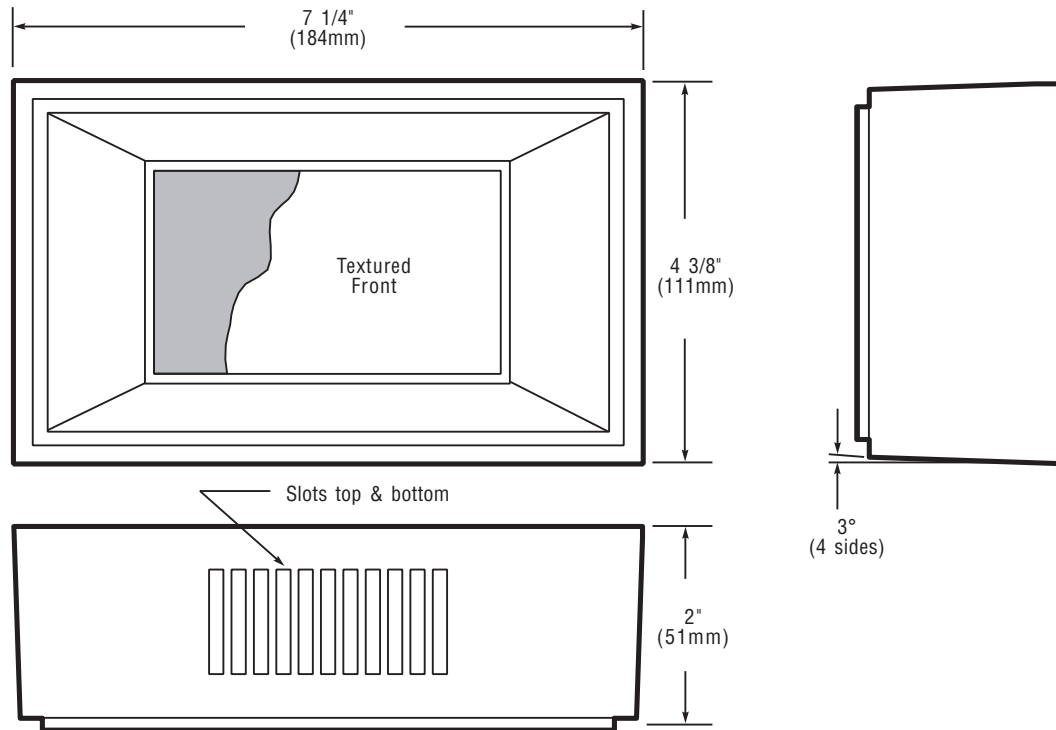

Builders Chime Kits

Complete Installation Kit

C212 Series

FEATURES

- > Complete installation kit
- > Two entrance models
- > Illuminated pushbuttons available
- > Available in white or beige

Edwards Builders Chime Kits consist of an Edwards two entrance chime, a 16V transformer, and two pushbuttons (option of either illuminated or non-illuminated).

For use in new or existing single or two entrance homes, apartments, condominiums, and offices.

TECHNICAL INFORMATION

Cat. No.	Color	Number of Entrances	Volts AC	Amps	V A	Contents of Kit
C212	Beige	Two	16V	.625	10	(1) Beige Chime, (1) 16V Transformer, (2) Push Buttons
C212-W	White	Two	16V	.625	10	(1) White Chime, (1) 16V Transformer, (2) Push Buttons
C212-2L	Beige	Two	16V	.625	10	(1) Beige Chime, (1) 16V Transformer, (2) Lighted Push Buttons
C212W-2L	White	Two	16V	.625	10	(1) White Chime, (1) 16V Transformer, (2) Lighted Push Buttons