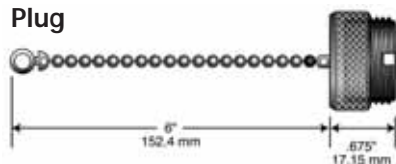

Closure Caps for Plugs and Receptacles

Adapter for Joining Two Cable Assemblies

Plug