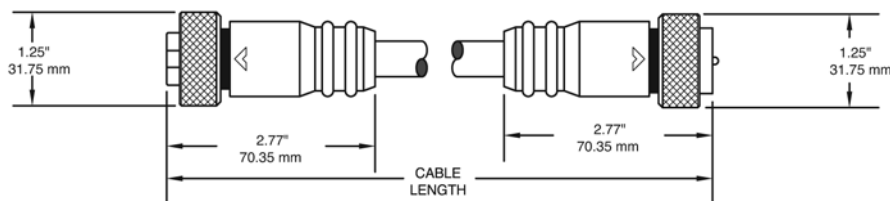

DIMENSIONS

Female/Male Cordset

Poles	Face Views	Rating	Overall Wiring Code	Length (ft./m)	MINI-SYNC™ Male/Female Straight	MINI-SYNC™ Male 90°/Female Straight	MINI-SYNC™ Male 90°/Female 90°	MINI-SYNC™ Female 90° / Male Straight
2	Male Female 	13A 600V	1-White 2-Black	3 ft./0.91m	82FMS003A	82M9FS003A	82F9M9003A	82F9MS003A
				6 ft./1.83m	82FMS006A	82M9FS006A	82F9M9006A	82F9MS006A
				12 ft./3.66m	82FMS012A	82M9FS012A	82F9M9012A	82F9MS012A
				15 ft./4.57m	82FMS015A	82M9FS015A	82F9M9015A	82F9MS015A
				20 ft./6.10m	82FMS020A	82M9FS020A	82F9M9020A	82F9MS020A
3	Male Female 	13A 600V	1-Green 2-Black 3-White	3 ft./0.91m	83FMS003A	83M9FS003A	83F9M9003A	83F9MS003A
				6 ft./1.83m	83FMS006A	83M9FS006A	83F9M9006A	83F9MS006A
				12 ft./3.66m	83FMS012A	83M9FS012A	83F9M9012A	83F9MS012A
				15 ft./4.57m	83FMS015A	83M9FS015A	83F9M9015A	83F9MS015A
				20 ft./6.10m	83FMS020A	83M9FS020A	83F9M9020A	83F9MS020A
4	Male Female 	10A 600V	1-Black 2-White 3-Red 4-Green	3 ft./0.91m	84FMS003A	84M9FS003A	84F9M9003A	84F9MS003A
				6 ft./1.83m	84FMS006A	84M9FS006A	84F9M9006A	84F9MS006A
				12 ft./3.66m	84FMS012A	84M9FS012A	84F9M9012A	84F9MS012A
				15 ft./4.57m	84FMS015A	84M9FS015A	84F9M9015A	84F9MS015A
				20 ft./6.10m	84FMS020A	84M9FS020A	84F9M9020A	84F9MS020A
5	Male Female 	8A 600V	1-White 2-Red 3-Green 4-Orange 5-Black	3 ft./0.91m	85FMS003A	85M9FS003A	85F9M9003A	85F9MS003A
				6 ft./1.83m	85FMS006A	85M9FS006A	85F9M9006A	85F9MS006A
				12 ft./3.66m	85FMS012A	85M9FS012A	85F9M9012A	85F9MS012A
				15 ft./4.57m	85FMS015A	85M9FS015A	85F9M9015A	85F9MS015A
				20 ft./6.10m	85FMS020A	85M9FS020A	85F9M9020A	85F9MS020A
6	Male Female 	8A 600V	1-White 2-Red 3-Green 4-Orange 5-Black 6-Blue	3 ft./0.91m	86FMS003A	86M9FS003A	86F9M9003A	86F9MS003A
				6 ft./1.83m	86FMS006A	86M9FS006A	86F9M9006A	86F9MS006A
				12 ft./3.66m	86FMS012A	86M9FS012A	86F9M9012A	86F9MS012A
				15 ft./4.57m	86FMS015A	86M9FS015A	86F9M9015A	86F9MS015A
				20 ft./6.10m	86FMS020A	86M9FS020A	86F9M9020A	86F9MS020A