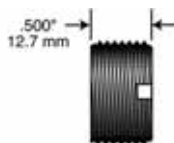

Number of Poles	Part Number
2, 3, 4, 5, or 6 (A Size)	826AJAD
6 (B Size), 7, or 8	86B8JAD
9, 10, or 12	8912JAD

Number of Poles	Plugs	Receptacles
2, 3, 4, 5, or 6 (A Size)	826AETCC	826AITCC
6 (B Size), 7, or 8	86B8ETCC	86B8ITCC
9, 10, or 12	8912ETCC	8912ITCC