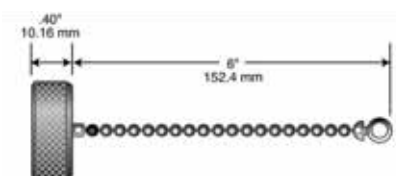

Receptacle

Number of Poles	Part Number
2, 3, 4, 5, or 6 (A Size)	826AJAD
6 (B Size), 7, or 8	86B8JAD
9, 10, or 12	8912JAD

Number of Poles	Plugs	Receptacles
2, 3, 4, 5, or 6 (A Size)	826AETCC	826AITCC
6 (B Size), 7, or 8	86B8ETCC	86B8ITCC
9, 10, or 12	8912ETCC	8912ITCC