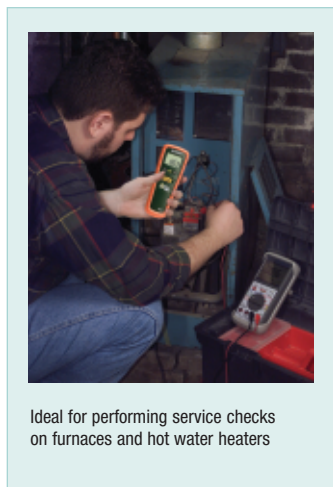

Carbon Monoxide (CO) Meter

 **Air Safety Checks in all environments**
Up to 1000ppm

Features:

- Ergonomic pocket size housing
- One button operation
- Easy to read 1999 count backlit displays CO levels from 0 to 1000ppm
- Audible alarm starting at 35ppm with continuous beeping when above 200ppm
- Backlight for low light conditions
- Max Hold and Data hold buttons
- Auto Power off
- Complete with 9V battery, protective rubber holster, and carrying case

Applications:

- Ambient air safety checks on residential appliances
- HVAC service on furnaces and hot water heaters
- Home inspections
- Industrial environments where the accumulation of CO is possible

Specifications	
Range	0 to 1000ppm
Resolution	1ppm
Accuracy	5% or ± 10 ppm
Sensor Type	Stabilized electrochemical gas specific (CO)
Sensor Life	3 years (typical)
Power	one 9V battery
Dimensions	6.3 x 2.2 x 1.57" (160 x 56 x 40mm)
Weight	6.35oz (180g)