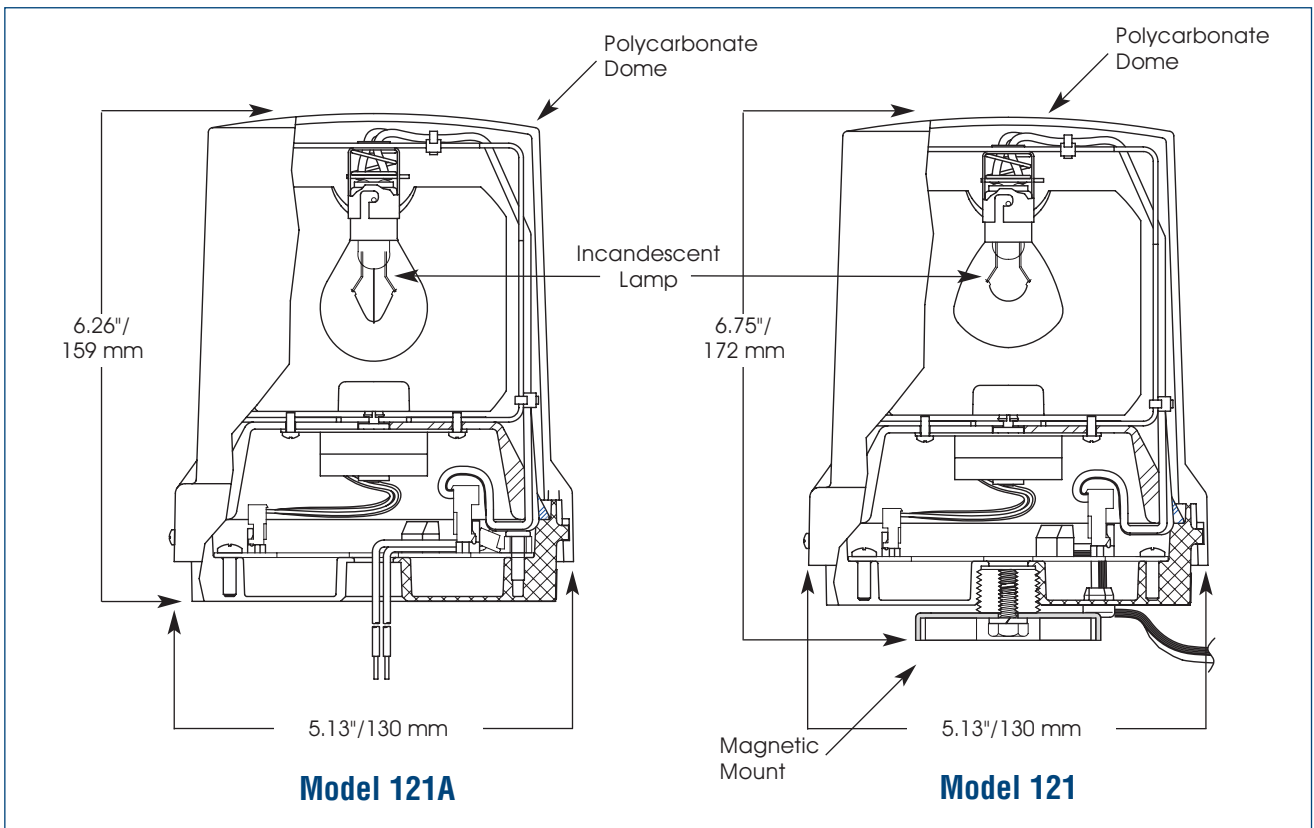

Vitalite® Rotating Warning Light

Models 121 and 121A

LIGHT DUTY VEHICULAR LIGHT

- Available in 12VDC and 24VDC
- Five dome colors
- 121 - Magnetic mount with cigarette lighter cord and plug
- 121A - Integrated pipe and surface mount
- Model 121 - Type 3R, IP32 enclosure
- Model 121A - Type 4X, IP66 enclosure
- UL and cUL Listed and CSA Certified

The 121 comes with an integrated magnetic mount and steel mounting plate. Power is supplied to the 121 via a 10-foot electrical cord with a cigarette lighter type plug. The 121 is available in 12VDC.

The 121A rotating light is designed for both vehicular and in-plant applications. This unit can be surface mounted or mounted on a 1/2" pipe with the integrated pipe mount. The 121A is available in 12VDC and 24VDC. The enclosure is also rated Type 4x for a water tight and dust tight seal.

VITALITE® ROTATING WARNING LIGHT (121/121A)

SPECIFICATIONS

Lamp Life*:	300 Hours	300 Hours
Lamp Style:	Incandescent	Incandescent
Operating Temperature:	-31°F to 150°F	-35°C to 66°C

121A

Net Weight:	1.8 lbs.	0.79 kg
Shipping Weight:	1.9 lbs.	0.86 kg
Height:	6.26"	159.0 mm
Diameter:	5.13"	130.0 mm

121

Net Weight:	2.2 lbs.	1.0 kg
Shipping Weight:	2.3 lbs.	1.04 kg
Height:	6.75"	172.0 mm
Diameter:	5.13"	130.0 mm

* Optimal hours under ideal conditions.

REPLACEMENT PARTS

<u>Description</u>	<u>Part Number</u>	<u>Description</u>	<u>Part Number</u>
Dome, Amber	K8444357A-02	Dome, Red	K8444357A-03
Dome, Blue	K8444357A-01	Incandescent Lamp, 12VDC	K8107223A
Dome, Clear	K8444357A	Incandescent Lamp, 24VDC	K8107236A
Dome, Green	K8444357A-04	Motor, Stepper	K8444382A
Dome, Magenta	K8444357A-05	PC Board Assembly	K2001927A