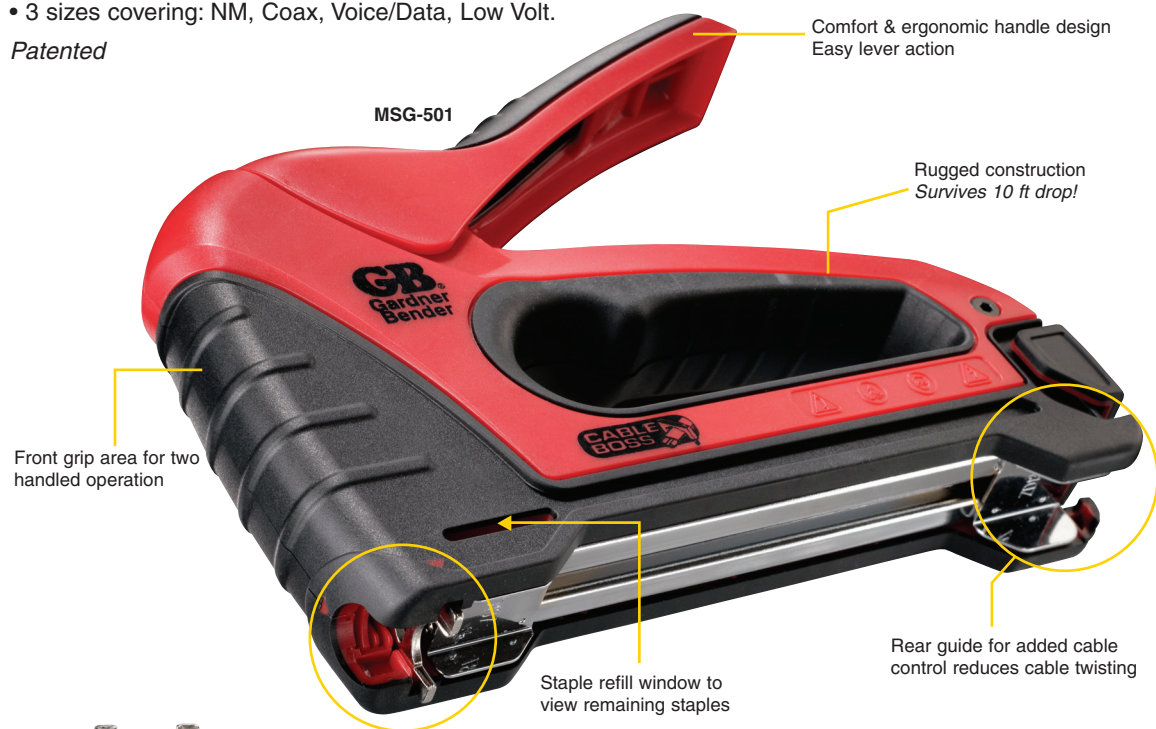

NEW Cable Boss® Staple Gun

- Secures 120V & low-volt cable: Romex®, Coaxial & CAT 5 from the same tool.
- Comfort grip areas for 2-handed operation.
- Easy trigger force.
- Ergonomic handle.
- Secures round and flat cable.
- 3 sizes covering: NM, Coax, Voice/Data, Low Volt.

Patented

Reversible cable guide for easy cable stapling change over

Part #	Pkg Qty
MSG-501	1/clam

Size	Part #	Pkg Qty	Color	Application
5/16"	MPS-2080	250/box	Blue	Voice/Data: CAT 5e Speaker Wire: 16/2, 16/4, 12/2 (standard and in-wall styles) Security Wire: 18/4
3/8"	MPS-2100	200/box	White	Coax: RG-6 Voice/Data: CAT 6 NM Cable: 14/2, 14/3, 12/2
1/2"	MPS-2125	200/box	Black	Coax: RG-6 Quad Shield NM Cable: 10/2, 12/3 Structured Cabling: Siamese CAT 5e, Siamese CAT 5e and 16/4 Speaker wire