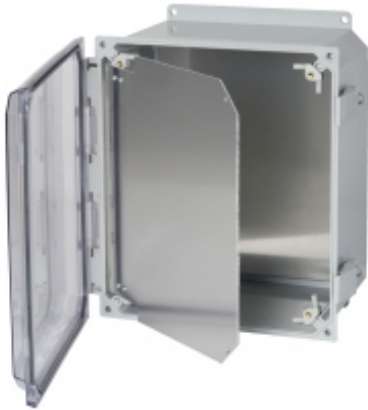

Swing Panel *PCJSP Series*

PCJ Series

Features

- Hinged panel installed on corner sliders allowing adjustable depth setting
- Can be installed hinged either right or left swing
- Field installed with no drilling required

HFPP Kit Part No.	Enclosure Base Part No.	A	B	C	D	E
PCJHFPP66	PCJ664	5.44	5.61	2.64	3.36	4.19
PCJHFPP86	PCJ864	7.44	5.61	4.64	3.36	6.19
PCJHFPP108	PCJ1084	9.43	7.69	6.63	5.38	8.18
PCJHFPP1210	PCJ12106	11.55	9.58	8.63	7.33	10.13
PCJHFPP1412	PCJ14126	13.10	11.25	10.61	9.00	11.75