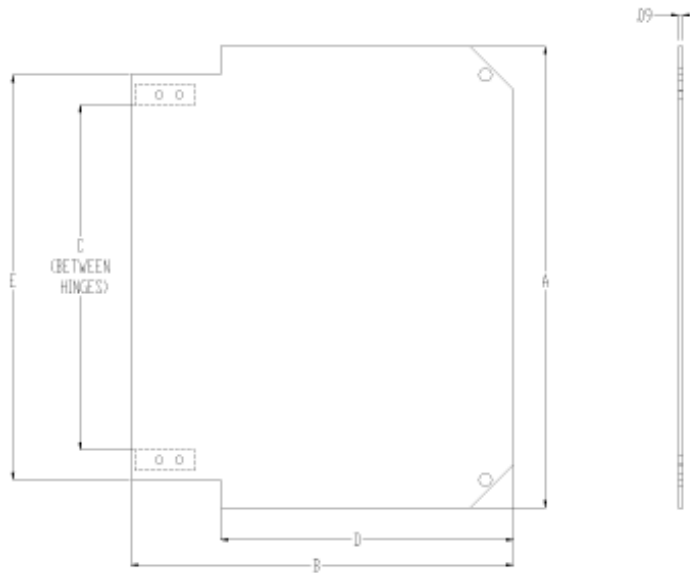

Swing Panel *PCJSP Series*

PCJ Series

Features

- Hinged panel installed on corner sliders allowing adjustable depth setting
- Can be installed hinged either right or left swing
- Field installed with no drilling required

HFPP Kit Part No.	Enclosure Base Part No.	A	B	C	D	E
PCJHFPP66	PCJ664	5.44	5.61	2.64	3.36	4.19
PCJHFPP86	PCJ864	7.44	5.61	4.64	3.36	6.19
PCJHFPP108	PCJ1084	9.43	7.69	6.63	5.38	8.18
PCJHFPP1210	PCJ12106	11.55	9.58	8.63	7.33	10.13
PCJHFPP1412	PCJ14126	13.10	11.25	10.61	9.00	11.75