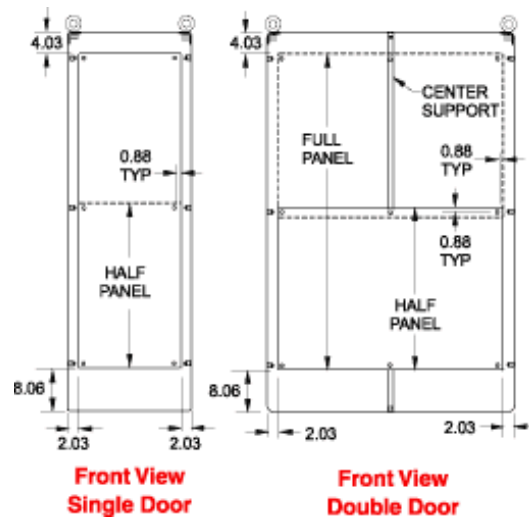

## Freestanding Enclosure Inner Panels

- Formed from 10 gauge or 12 gauge steel.
- All double door width panels are 10 gauge steel.
- Width panels are available in full or half height.
- Depth panels are available in full height only.
- Depth and width panels are provided with all mounting hardware and center support where required.
- Half panel can be mounted in the top or bottom half of the enclosure.
- Finished in white.

### Single Door Width Panels

Steel	Galv. Steel				Panel
Part No.	Part No.	Description	Enclosure	Size	
60TWFW	60TWFWG	Full Panel	60 x 24	48.00 x 20	
60TWHW	60TWHWG	Half Panel		24.87 x 20	
72WFW	72WFWG	Full Panel	72 x 24	60.00 x 20	
72WHW	72WHWG	Half Panel		30.87 x 20	
90YWFW	90YFWG	Full Panel	90 x 24	78.00 x 20	
90YWHW	90YWHWG	Half Panel		39.87 x 20	
72XFW	72XFWG	Full Panel	72 x 30	60.00 x 26	
72XHW	72XHWG	Half Panel		30.87 x 26	
60TYFW	60TYFWG	Full Panel	60 x 36	48.00 x 32	
60TYHW	60TYHWG	Half Panel		24.87 x 32	
72YFW	72YFWG	Full Panel	72 x 36	60.00 x 32	
72YHW	72YHWG	Half Panel		30.87 x 32	
90YFW	90YFWG	Full Panel	90 x 36	78.00 x 32	
90YHW	90YHWG	Half Panel		39.87 x 32	

### Double Door Width Panels

Steel		Galv. Steel			
Part No.	Part No.	Description	Enclosure	Panel Size	
<b>60AWFW</b>	<b>60AWFWG</b>	Full Panel	60 x 48	48.00 x 44	
<b>60AHHW</b>	<b>60AHHWG</b>	Half Panel		24.88 x 44	
<b>72ZFW</b>	<b>72ZFWG</b>	Full Panel	72 x 48	60.00 x 44	
<b>72ZHHW</b>	<b>72ZHHWG</b>	Half Panel		30.88 x 44	
<b>72ZXF</b>	<b>72ZXF</b>	Full Panel	72 x 60	60.00 x 56	
<b>72ZXHW</b>	<b>72ZXHWG</b>	Half Panel		30.88 x 56	
<b>72ZYFW</b>	<b>72ZYFWG</b>	Full Panel	72 x 72	60.00 x 68	
<b>72ZYHW</b>	<b>72ZYHWG</b>	Half Panel		30.88 x 68	
<b>90BFW</b>	<b>90BFWG</b>	Full Panel	90 x 48	78.00 x 44	
<b>90BHHW</b>	<b>90BHHWG</b>	Half Panel		39.88 x 44	
<b>90BYFW</b>	<b>90BYFWG</b>	Full Panel	90 x 72	78.00 x 68	
<b>90BYHW</b>	<b>90BYHWG</b>	Half Panel		39.88 x 68	