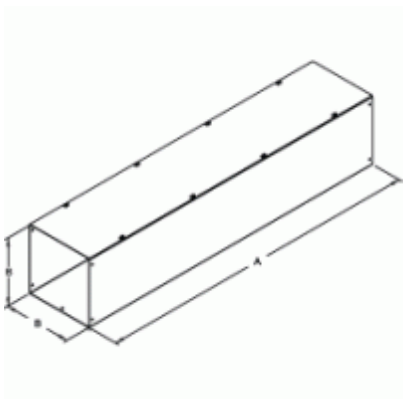

## Type 1 Lay In Screw Cover Wireway - w/o Knockouts CWSC NK Series

### Painted Steel

| A=12"      | A=18"     | A=24"      | A=36"      | A=48"      | Size      |
|------------|-----------|------------|------------|------------|-----------|
| CWSC212NK  | -         | CWSC224NK  | CWSC236NK  | CWSC248NK  | 2.5 x 2.5 |
| CWSC412NK  | CWSC418NK | CWSC424NK  | CWSC436NK  | CWSC448NK  | 4 x 4     |
| CWSC612NK  | CWSC618NK | CWSC624NK  | CWSC636NK  | CWSC648NK  | 6 x 6     |
| CWSC812NK  | CWSC818NK | CWSC824NK  | CWSC836NK  | CWSC848NK  | 8 x 8     |
| CWSC1012NK | -         | CWSC1024NK | CWSC1036NK | CWSC1048NK | 10 x 10   |
| CWSC1212NK | -         | CWSC1224NK | CWSC1236NK | CWSC1248NK | 12 x 12   |