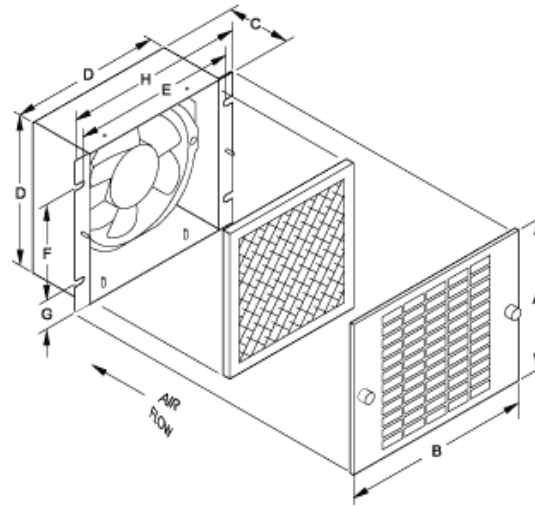

Filtered Fan Boxes

Part No.	Free Flow Air Delivery (CFM)		RPM Nominal	Running		Fan Housing		
	Volts			Amps	Watts	H	W	D
XF4115	105	115	3000	0.18	15	5.63	5.63	2.38
XF4230	105	230	3000	0.09	15	5.63	5.63	2.38
XF6115	220	115	3300	0.29	33	7.13	7.13	3.00
XF6230	220	230	3300	0.15	33	7.13	7.13	3.00
XF10115	560	115	1600	0.87	60	11.13	11.13	4.56
XF10230	560	230	1600	0.45	60	11.13	11.13	4.56

¹ Dimension for mounting and cabinet cutout. Secure sheet metal with #10 hardware.

Exhaust Grill and Filters

Part No.	H	W
XFG4	6.13	7.38
XFG6	7.63	8.88
XFG10	11.63	13.00

¹ Dimension for mounting and cabinet cutout. Secure sheet metal with #10 hardware.

Replacement Filters

Part No.	Pkg. Qty.
XFF4	3
XFF6	3
XFF10	3

Data subject to change without notice