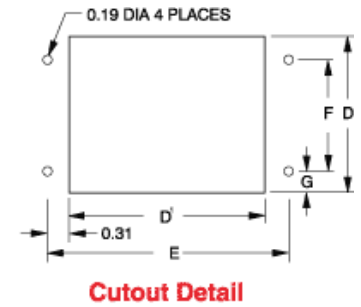

Filtered Fan Boxes

Part No.	Free Flow Air Delivery (CFM)		RPM Nominal	Running		Fan Housing		
	Volts			Amps	Watts	H	W	D
XF4115	105	115	3000	0.18	15	5.63	5.63	2.38
XF4230	105	230	3000	0.09	15	5.63	5.63	2.38
XF6115	220	115	3300	0.29	33	7.13	7.13	3.00
XF6230	220	230	3300	0.15	33	7.13	7.13	3.00
XF10115	560	115	1600	0.87	60	11.13	11.13	4.56
XF10230	560	230	1600	0.45	60	11.13	11.13	4.56

¹ Dimension for mounting and cabinet cutout. Secure sheet metal with #10 hardware.

Exhaust Grill and Filters

Part No.	H	W
XFG4	6.13	7.38
XFG6	7.63	8.88
XFG10	11.63	13.00

¹ Dimension for mounting and cabinet cutout. Secure sheet metal with #10 hardware.

Replacement Filters

Part No.	Pkg. Qty.
XFF4	3
XFF6	3
XFF10	3

Data subject to change without notice