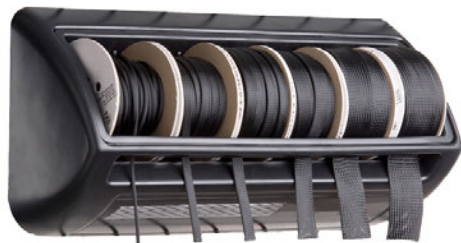

Specification Sheet

Part Number: 170-03031

Braided Sleeving, Merchandising Rack, ABS, Black, 1/pkg

Article Number

170-03031

Type

BSDISPLAY

Color

Black (BK)

Features & Benefits

- Holds six standard sized spools for easy dispensing and cut to length counter sales.
- Compact design saves space and allows for efficient handling and management of sleeving.
- Constructed of durable ABS plastic.
- Includes mounting hardware.

Product Description

Designed to save space and provide easy access when dispensing braided sleeving, this unit allows for the efficient handling and management of sleeving.

Short Description

Braided Sleeving, Merchandising Rack, ABS, Black, 1/pkg

Global Part Name

BSDISPLAY-ABS-BK

Width W (Imperial)	23.5
Width W (Metric)	59.7
Height H (Imperial)	6.0
Height H (Metric)	15.30
Depth D (imperial)	10.0
Depth D (metric)	25.4
Material	Acrylonitrile Butadiene Styrene (ABS)
Material Shortcut	ABS
Halogen free	Yes
Reach Complaint(Article 33)	Yes
ROHS Complaint	Yes
Package Quantity(Imperial)	1
Package Quantity (Metric)	1
Customs Number	4911100090
Weight (Metric)	0.46