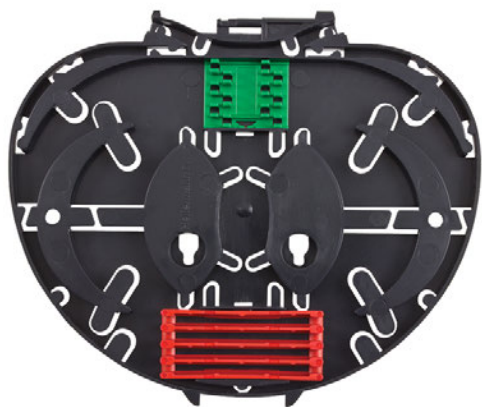

Specification Sheet

Part Number: SEBIR-RB-3A-BK

IR Single Element SC-B Tray, 3A/Ribbon, Black, 6/pkg

Article Number

857-40342

Type

TRAY-BK-SE-B-IR-RB/3A-06

Color

Black (BK)

Features & Benefits

- Positive fiber management maintains a minimum bend radius of 30 mm.
- Trays are supplied in a package of six, with multiple colors available for color coding of the installation.
- Optional splitter tray accommodates a single optical splitter up to a maximum of 60 x 7 x 4 mm and up to 6 heat shrink splices single stacked or 12 heat shrink splices double stacked.

Quantity Per

bag

Product Description

Integrated Routing (IR) single circuit SC-B trays are manufactured from ABS and finished to a high specification to eliminate the risk of snagging or macrobends. All retaining tabs on the tray have radius edges and rounded corners where fiber may pass. SC-B tray is suitable for use in UFC-IR and FDN-IR closures.

Short Description

IR Single Element SC-B Tray, 3A/Ribbon, Black, 6/pkg

Global Part Name

TRAY-BK-SE-B-IR-RB/3A-06

Technical Description

The Integrated Routing (IR) single element splitter tray is manufactured from black ABS and finished to a high specification to eliminate the risk of snagging or microbends. All retaining tabs on the tray have radius edges and rounded corners where fibre may pass. The overall dimensions of the tray are 148 x 125 x 7mm. The IR single element splitter tray is supplied with an optical splitter/3A splice bridge at the front, which will accommodate 2 x 60 x 7 x 4mm optical splitters, and a 3A heatshrink (3A) bridge at the rear. The maximum splice capacity of the tray is 14 fibres based on 14 double stacked heatshrink (3A) splice protectors up to 60mm long. The IR single element splitter trays is suitable for use in the UFC-IR, FDN-IR and FML-IR closures.