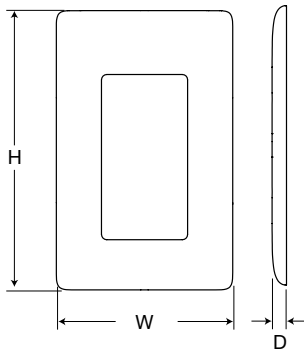

## Snap-On Wallplates

- Clean, elegant look
- No visible screws
- Snap-on cover plate completely covers sub-plate eliminating dirt build-up around the edges
- Snap-on cover plate hides any paint or scratches on sub-plate caused during installation
- Appearance is consistent with other Hubbell wallplates
- Meets UL and CSA standards

Snap-On Cover Plate

Gang	Height (H)	Width (W)	Depth (D)
1	4.75" (120.6)	3.00" (76.2)	.25" (6.35)
2	4.75" (120.6)	4.81" (122.2)	.25" (6.35)
3	4.75" (120.6)	6.62" (168.2)	.25" (6.35)
4	4.75" (120.6)	8.44" (214.3)	.25" (6.35)

## Snap-On Wallplates

Description	Color	Decorator Catalog Number	Toggle Catalog Number
1-Gang, 1-Decorator 	Ivory Light Almond White	<b>NPS261</b> <b>NPS26LA</b> <b>NPS26W</b>	<b>NPS11</b> <b>NPS1LA</b> <b>NPS1W</b>
1-Gang, 1-Toggle 			
2-Gang, 2-Decorator 	Ivory Light Almond White	<b>NPS2621</b> <b>NPS262LA</b> <b>NPS262W</b>	<b>NPS21</b> <b>NPS2LA</b> <b>NPS2W</b>
2-Gang, 2-Toggle 			
3-Gang, 3-Decorator 	Ivory Light Almond White	<b>NPS2631</b> <b>NPS263LA</b> <b>NPS263W</b>	<b>NPS31</b> <b>NPS3LA</b> <b>NPS3W</b>
3-Gang, 3-Toggle 			
4-Gang, 4-Decorator 	Ivory Light Almond White	<b>NPS2641</b> <b>NPS264LA</b> <b>NPS264W</b>	- - -
1-Gang, 1-Duplex 	Ivory Light Almond White	<b>NPS81</b> <b>NPS8LA</b> <b>NPS8W</b>	- - -

Dimensions in Inches (mm)