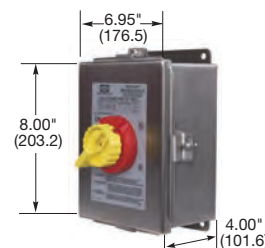

HBL16S63D

Dimensions in Inches (mm)