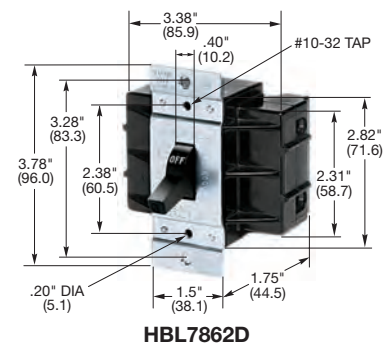

Note: See page F-17 for technical information.

50A 600V AC Manual Motor Controllers

Description	Catalog Number
50A, double pole, single throw, AC manual motor controller, black nylon handle, side wired.	HBL7852D
50A, three pole, single throw, AC manual motor controller, black nylon handle, side wired.	HBL7853D

Note: See page F-17 for technical information.

60A 600V AC Manual Motor Controllers

Description	Catalog Number
60A, double pole, single throw, AC manual motor controller, black nylon handle, back wired.	HBL7862D
Same as HBL7862D except front wired.	HBL7862FWD
HBL7862FWD in Type 3R enclosure.	HBL16R92D
60A, three pole, single throw, AC manual motor controller, black nylon handle, back wired.	HBL7863D
Same as HBL7863D except front wired.	HBL7863FWD
HBL7863FWD in a Type 3R enclosure.	HBL16R93D
60A, 600V, three pole, rotary controller in NEMA 4X stainless steel enclosure.	HBL16S63D
60A, 600V, three pole, rotary controller in NEMA 4X non-metallic enclosure.	HBL16X63D

Note: See page F-17 for technical information.

85A 600V AC Manual Motor Controllers

Description	Catalog Number
85A, double pole, single throw, AC manual motor controller, black nylon handle, back wired.	HBL7882D
85A, three pole, single throw, AC manual motor controller, black nylon handle, back wired.	HBL7883D

Note: See page F-17 for technical information.

Motor Controller Accessories

Description	Catalog Number
Finger Guards, fit 30A, 40A and 50A controllers.	HBLFG30
Auxiliary Contacts, NO/Common/NC, for use in rotary switches only.	HBLAUX