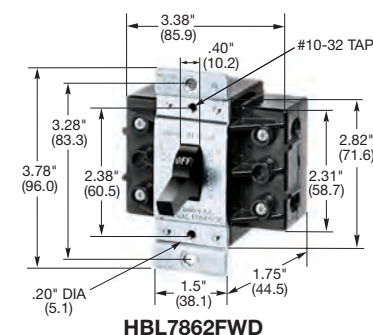

HBL7862FWD