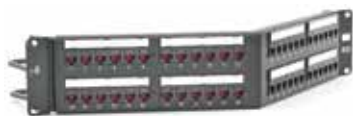

Jack
HXJ6BK

Patch Panel
HP648A

Patch Cord
HC6B01

Cable
C6RPY

The NEXTSPEED® Category 6 UTP system is designed to deliver headroom beyond 500MHz for dependable Multi-gigabit Ethernet applications. NEXTSPEED's extended bandwidth provides reliability with zero bit error rate performance for today's high speed digital communications.

NEXTSPEED® Category 6 Jacks

Color	Single Pack	25-Pack	Color	Single Pack	25-Pack
Black	HXJ6BK	HXJ6BK25	Office White	HXJ6OW	HXJ6OW25
Blue	HXJ6B	HXJ6B25	Purple	–	HXJ6P25
Gold	–	HXJ6GL25	Red	HXJ6R	HXJ6R25
Gray	HXJ6GY	HXJ6GY25	White	HXJ6W	HXJ6W25
Green	HXJ6GN	HXJ6GN25	Yellow	HXJ6Y	HXJ6Y25