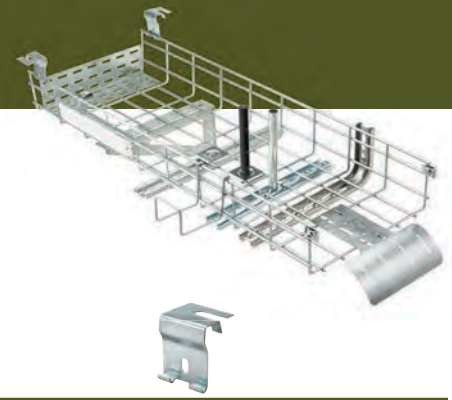

Wire Basket Tray System Accessories for Wire Basket Tray

Supports*

Width In (mm)	Center Support			Ceiling Support			Trapeze Support		
	Qty per Box	Weight (Lb/each)	Catalog Number	Qty per Box	Weight (Lb/each)	Catalog Number	Qty per Box	Weight (Lb)	Catalog Number
4" (102)	1	1.6	HBTCTRS4	–	–	–	50	9.0/box	HBTT5 Attaches to the side of the tray; for tray sizes 16" wide and smaller; use in pairs
6" (152)	1	1.8	HBTCTRS6	–	–	–			
8" (203)	1	2	HBTCTRS8	–	–	–			
12" (305)	1	2.7	HBTCTRS12	1	1.1	HBTCLGS12			
16" (406)	1	3.3	HBTCTRS16	1	1.5	HBTCLGS16			
18" (457)	1	3.4	HBTCTRS18	1	1.6	HBTCLGS18			
20" (508)	1	3.8	HBTCTRS20	1	1.9	HBTCLGS20			
24" (610)	1	4.4	HBTCTRS24	1	1.9	HBTCLGS24			

Supports*

Width In (mm)	L-Bracket			C-Bracket			Shelf Support		
	Qty per Box	Weight (Lb/each)	Catalog Number	Qty per Box	Weight (Lb/each)	Catalog Number	Qty per Box	Weight (Lb/each)	Catalog Number
4" (102)	1	0.7	HBTLB4	1	1.2	HBTCB4	1	0.4	HBTSS4
6" (152)	1	0.8	HBTLB6	–	–	–	1	0.5	HBTSS6
8" (203)	1	0.9	HBTLB8	1	1.5	HBTCB8	1	0.6	HBTSS8
12" (305)	1	1.4	HBTLB12	1	2.0	HBTCB12	1	1.2	HBTSS12
16" (406)	1	1.5	HBTLB16	–	–	–	1	1.7	HBTSS16
18" (457)	1	1.7	HBTLB18	1	2.7	HBTCB18	1	1.9	HBTSS18
20" (508)	1	2.1	HBTLB20	–	–	–	1	2.6	HBTSS20
24" (610)	1	2.3	HBTLB24	–	–	–	1	3.2	HBTSS24

Accessories*

Description	Tray Width In (mm)	Qty. per Box	Weight (Lb/each)	Catalog Number	
Radius Down Increases cable protection and cable bend control	4" (102)	1	2.5	HBTRD4	
	6" (152)	1	3.75	HBTRD6	
	12" (305)	1	7.5	HBTRD12	
Vertical Down Protects cables when dropping from the end or side of tray	7/8" (102)	1	1.5	HBTVD	
Label Clip Attachment for all sizes of tray		1	0.1	HB TLC	
Cable Guide Maintains cable bend radius and acts as a divider for straight sections and fittings		1	1.0	HBT CG	
Electrical Box Bracket Attaches electrical box to side of tray		1	0.75	HBTEB	
Sidecar Attaches to outside of tray, provides additional cable support 2" deep		1	0.5	HBTSC	