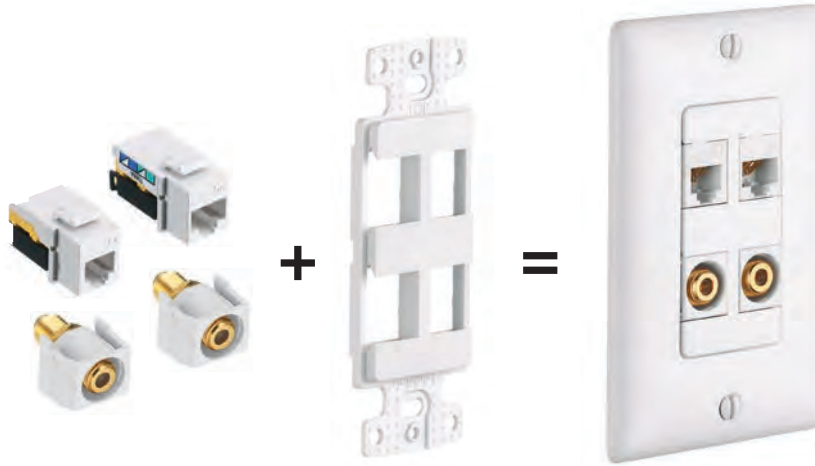

netSELECT® Products
Modular Snap Fit Jacks

Decorator Products

Customize the jack selections and look

Molded-In Voice/Low-Speed Data - Modular Snap Fit

Color	Category 6 Jack (single)	Category 6 Jack (25 pack)	Category 5e Jack (single)	Category 5e Jack (25 pack)	USOC Jack (single)
Black	NSJ6BK	NSJ6BK25	NSJ5EBK	NSJ5EBK25	NSJUBK
Blue	NSJ6B	NSJ6B25	NSJ5EB	NSJ5EB25	NSJUB
Gray	NSJ6GY	NSJ6GY25	NSJ5EGY	NSJ5EGY25	NSJUGY
Green	NSJ6GN	NSJ6GN25	NSJ5EGN	NSJ5EGN25	NSJUGN
Ivory	NSJ6I	NSJ6I25	NSJ5EI	NSJ5EI25	NSJUI
Light Almond	NSJ6LA	NSJ6LA25	NSJ5ELA	NSJ5ELA25	NSJULA
Orange	NSJ6OR	NSJ6OR25	NSJ5EOR	NSJ5EOR25	NSJUOR
Red	NSJ6R	NSJ6R25	NSJ5ER	NSJ5ER25	NSJUR
White	NSJ6W	NSJ6W25	NSJ5EW	NSJ5EW25	NSJUW
Yellow	NSJ6Y	NSJ6Y25	NSJ5EY	NSJ5EY25	NSJUY

Audio/Video Connectors - Recessed

Color	Gold F-Type Coupler Bulkhead, Female to Female	RCA Gold Pass Through, Female to Female, Red Interior	RCA Gold Pass Through, Female to Female, White Interior	RCA Gold Pass Through, Female to Female, Yellow Interior	RCA Gold Pass Through, Female to Female, Blue Interior	RCA Gold Pass Through, Female to Female, Green Interior	Blank Insert
Black	SFGRFBK	SFRCRRBK	SFRCWRBK	SFRCYRBK	SFRCBRBK	SFRCGNRBK	SFSBBK10*
Gray	SFGRFGY	SFRCRRGY	SFRCWRGY	SFRCYRGY	SFRCBRGY	SFRCGNRGY	SFSBGY10*
Ivory	SFGRFEI	SFRCRREI	SFRCWREI	SFRCYREI	SFRCBREI	SFRCGNREI	SFSBEI10*
Light Almond	SFGRFLA	SFRCRRLA	SFRCWRLA	SFRCYRLA	SFRCBRLA	SFRCGNRLA	SFSBLA10*
White	SFGRFW	SFRCRRW	SFRCWRW	SFRCYRW	SFRCBRW	SFRCGNRW	SFSBW10*