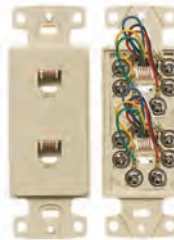

Features

Designed to complement decorator styling, these jacks offer voice and Cat. 5e devices to fit within a decorator wallplate.

- High impact-resistant thermoplastic frame
- Meets FCC part 68
- UL Listed 1863 - Communication Circuit Accessory and CSA Certified

Molded-In Voice/Low-Speed Data

Description	Decorator Frame, One RJ11 Jack, 6-Position, 4-Conductor	Decorator Frame, One RJ11 Jack, 6-Position, 6-Conductor	Decorator Frame, Duplex RJ11 Jacks, 6-Position, 6-Conductor	Decorator Frame, One Cat. 5e 110 Punch-Down, One RJ11 Jack, 6-Position, 4-Conductor
Color	Screw Terminations	Screw Terminations	Screw Terminations	Screw Terminations
Black	NS770BK	—	—	NS784BK
Brown	NS770	NS771	—	NS784
Gray	NS770GY	—	—	NS784GY
Ivory	NS770I	NS771I	NS772I	NS784I
Light Almond	NS770LA	NS771LA	NS772LA	NS784LA
White	NS770W	NS771W	NS772W	NS784W

Features

Coaxial video and combination jacks complement multimedia needs in a 1-gang decorator opening.

- High impact-resistant thermoplastic frame
- Jacks meet FCC part 68
- UL Listed 1863 - Communication Circuit Accessory and CSA Certified

Molded-In Voice/Low-Speed Data

Description	Decorator Frame, Single F-Type Coupler Bulkhead, Female to Female	Decorator Frame, Duplex F-Type Coupler Bulkhead, Female to Female	Decorator Frame, One RJ11 Jack, 6-Position, 4-Conductor, One F-Type Coupler Bulkhead, Female to Female	Decorator Frame, One Cat. 5e 110 Punch-Down, One F-Type Coupler Bulkhead, Female to Female
Color	Screw Terminations	Screw Terminations	Screw Terminations	Screw Terminations
Black	—	—	—	NS785BK
Brown	—	—	—	NS785
Gray	—	—	—	NS785GY
Ivory	NS780I	NS782I	NS783I	NS785I
Light Almond	NS780LA	NS782LA	NS783LA	NS785LA
White	NS780W	NS782W	NS783W	NS785W