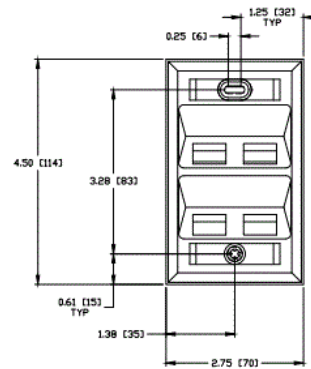

### Specifications

Plate Material High-impact thermoplastic (UL 94V-0)

TOP VIEW

FRONT VIEW

RIGHT SIDE VIEW