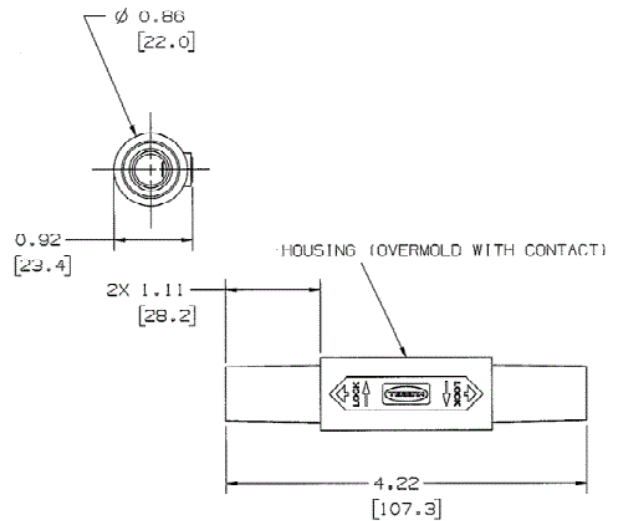

Single Pole Devices and Temporary Power  
Series 15 - 150 Ampere, 600V AC/DC  
Gender Reversing Devices

## Ordering Information

Description	Device Color	UPC Number	Catalog Number
Female-Female, 150A, 600V AC/DC device	Green	783585458694	HBL15DFGN

## Online Resources

Customer Sales Drawings  
eCatalog  
Installation Instructions

Dimensions in Inches (mm)

Specifications subject to change without notice.