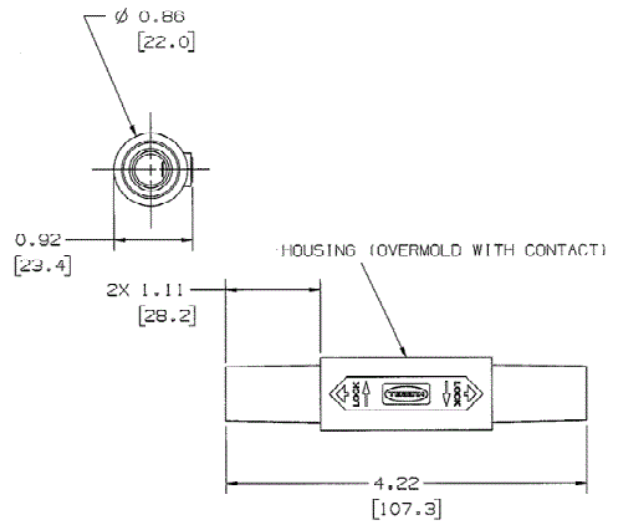

Single Pole Devices and Temporary Power  
Series 15 - 150 Ampere, 600V AC/DC  
Gender Reversing Devices

## Ordering Information

| Description                            | Device Color | UPC Number   | Catalog Number |
|--|--------------|--------------|----------------|
| Female-Female, 150A, 600V AC/DC device | White        | 783585458700 | HBL15DFW       |

## Online Resources

[Customer Sales Drawings](#)  
[eCatalog](#)  
[Installation Instructions](#)

Dimensions in Inches (mm)

Specifications subject to change without notice.