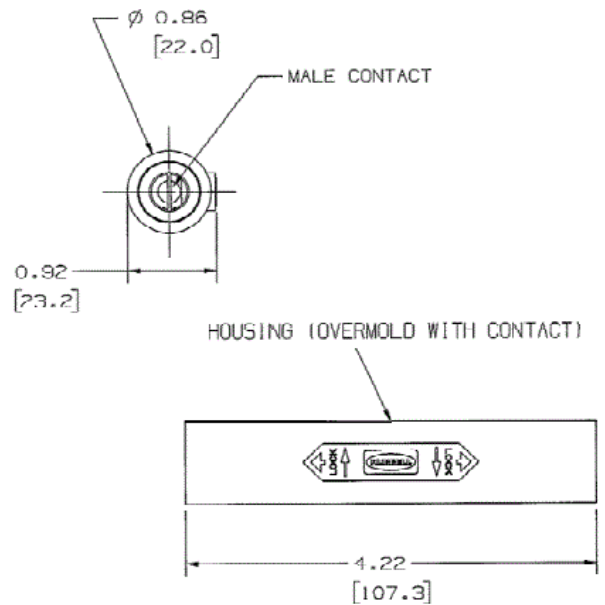

Single Pole Devices and Temporary Power
Series 15 - 150 Ampere, 600V AC/DC
Gender Reversing Devices

HUBBELL

Ordering Information

Description	Device Color	UPC Number	Catalog Number
Male-Male, 150A, 600V AC/DC device	Green	783585458670	HBL15DMGN

Listings

UL and cUL Listed
UL Enclosure Types 3R, 4X, 12
National Electric Code (NEC), ANSI/NFPA 70

Online Resources

Customer Sales Drawings
eCatalog
Installation Instructions

Dimensions in Inches (mm)

Specifications subject to change without notice.