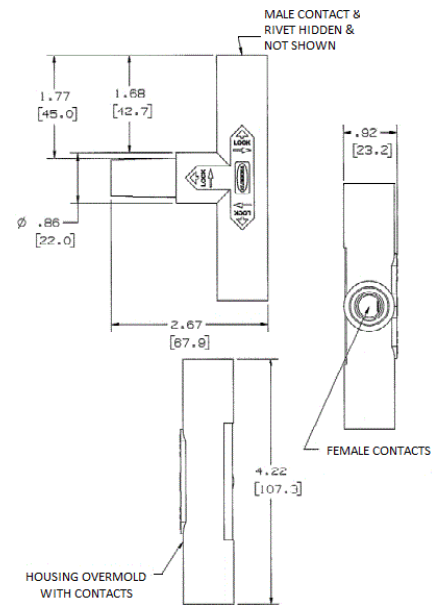

Single Pole Devices and Temporary Power

Series 15 - 150 Ampere, 600V AC/DC

Tees

HUBBELL

Ordering Information

Description	Device Color	UPC Number	Catalog Number
Paralleling Tee, Female-Male-Male, 150A, 600V AC/DC device	Black	783585458571	HBL15PTBK

Listings

UL and cUL Listed
UL Enclosure Types 3R, 4X, 12
National Electric Code (NEC), ANSI/NFPA 70

Online Resources

Customer Sales Drawings
eCatalog
Installation Instructions

Dimensions in Inches (mm)

Specifications subject to change without notice.