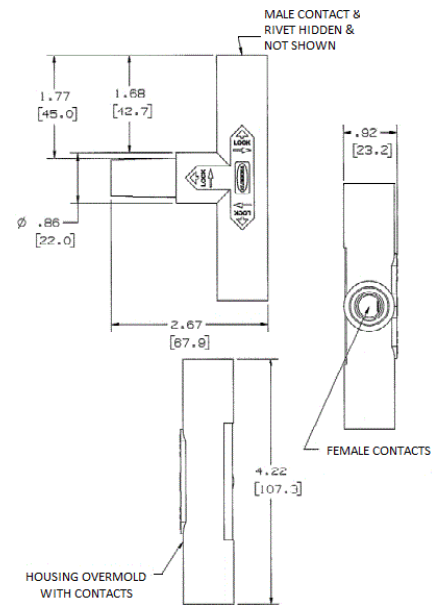

Single Pole Devices and Temporary Power

Series 15 - 150 Ampere, 600V AC/DC

Tees

HUBBELL

Ordering Information

Description	Device Color	UPC Number	Catalog Number
Paralleling Tee, Female-Male-Male, 150A, 600V AC/DC device	Blue	783585458588	HBL15PTBL

Listings

UL and cUL Listed
UL Enclosure Types 3R, 4X, 12
National Electric Code (NEC), ANSI/NFPA 70

Online Resources

[Customer Sales Drawings](#)
[eCatalog](#)
[Installation Instructions](#)

Dimensions in Inches (mm)