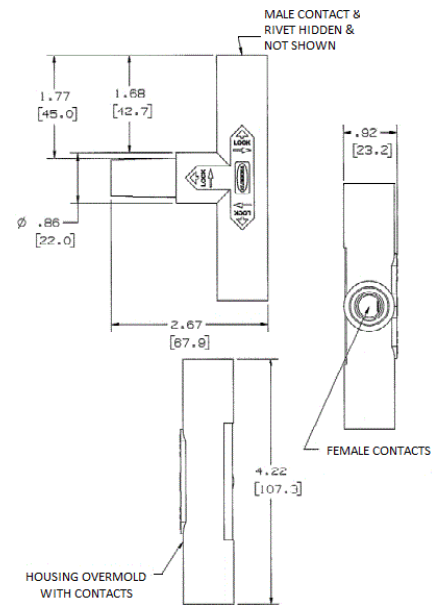

Single Pole Devices and Temporary Power

Series 15 - 150 Ampere, 600V AC/DC

Tees

HUBBELL

Ordering Information

Description	Device Color	UPC Number	Catalog Number
Paralleling Tee, Female-Male-Male, 150A, 600V AC/DC device	Green	783585458595	HBL15PTGN

Listings

UL and cUL Listed
UL Enclosure Types 3R, 4X, 12
National Electric Code (NEC), ANSI/NFPA 70

Online Resources

Customer Sales Drawings
eCatalog
Installation Instructions

Dimensions in Inches (mm)

Specifications subject to change without notice.