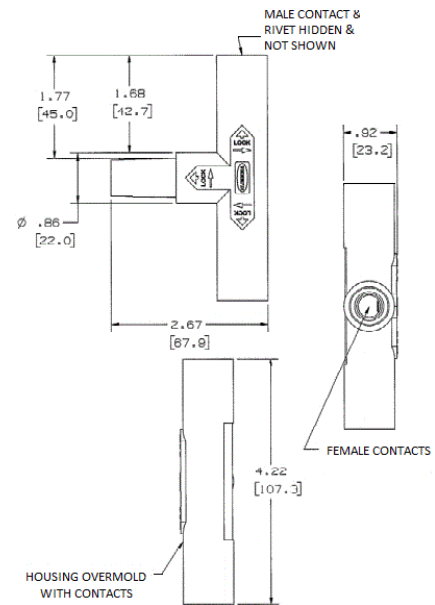

Single Pole Devices and Temporary Power

Series 15 - 150 Ampere, 600V AC/DC

Tees

HUBBELL

Ordering Information

Description	Device Color	UPC Number	Catalog Number
Paralleling Tee, Female-Male-Male, 150A, 600V AC/DC device	Red	783585458601	HBL15PTR

Listings

UL and cUL Listed
UL Enclosure Types 3R, 4X, 12
National Electric Code (NEC), ANSI/NFPA 70

Online Resources

Customer Sales Drawings
eCatalog
Installation Instructions

Dimensions in Inches (mm)

Specifications subject to change without notice.