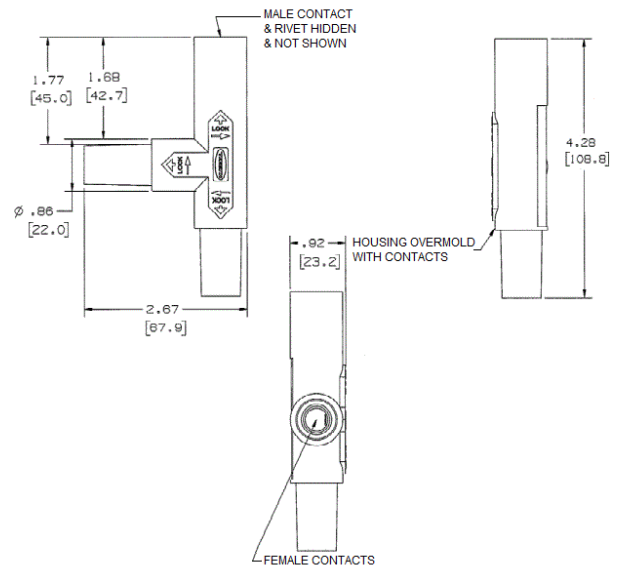

### Ordering Information

Description	Device Color	UPC Number	Catalog Number
Tapping Tee, Female-Female-Male, 150A, 600V AC/DC device	Blue	783585458632	HBL15TBL

### Online Resources

Customer Sales Drawings  
eCatalog  
Installation Instructions

Dimensions in Inches (mm)

Specifications subject to change without notice.