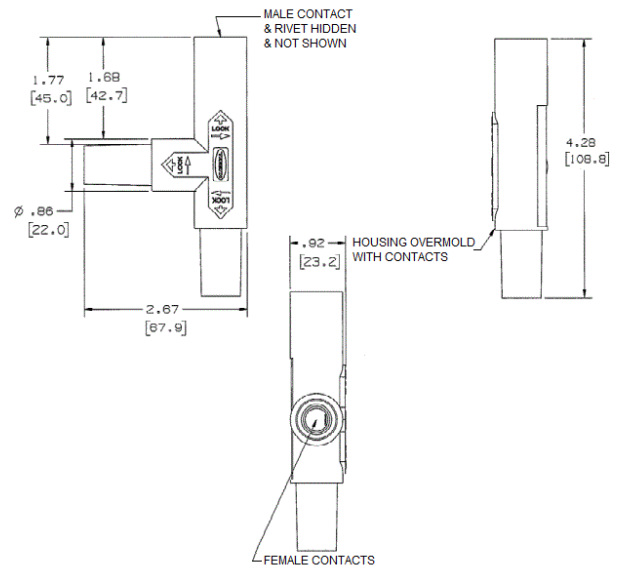

Single Pole Devices and Temporary Power

Series 15 - 150 Ampere, 600V AC/DC

Tees

HUBBELL

Ordering Information

Description	Device Color	UPC Number	Catalog Number
Tapping Tee, Female-Female-Male, 150A, 600V AC/DC device	Red	783585458656	HBL15TR

Listings

UL and cUL Listed
UL Enclosure Types 3R, 4X, 12
National Electric Code (NEC), ANSI/NFPA 70

Online Resources

[Customer Sales Drawings](#)
[eCatalog](#)
[Installation Instructions](#)

Dimensions in Inches (mm)