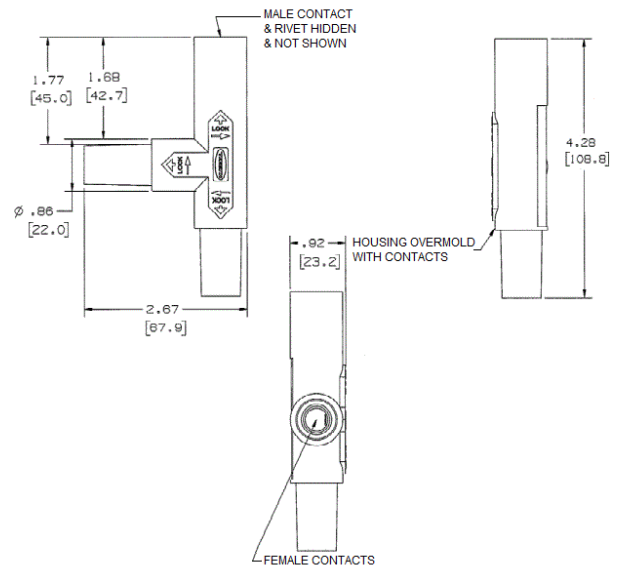

Single Pole Devices and Temporary Power

Series 15 - 150 Ampere, 600V AC/DC

Tees

HUBBELL

Ordering Information

Description	Device Color	UPC Number	Catalog Number
Tapping Tee, Female-Female-Male, 150A, 600V AC/DC device	White	783585458663	HBL15TW

Listings

UL and cUL Listed
UL Enclosure Types 3R, 4X, 12
National Electric Code (NEC), ANSI/NFPA 70

Online Resources

Customer Sales Drawings
eCatalog
Installation Instructions

Dimensions in Inches (mm)

Specifications subject to change without notice.