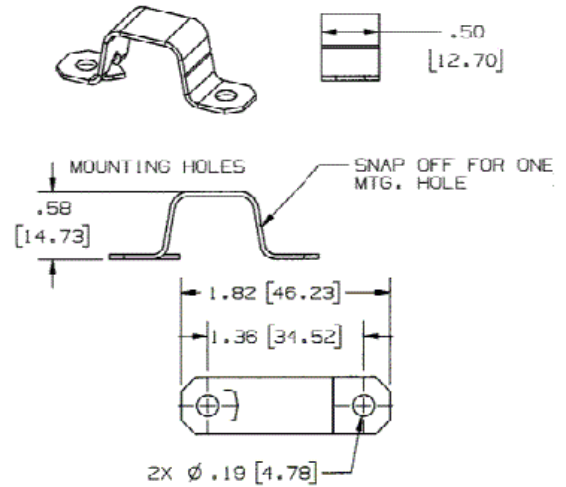

### Features

- For mounting HBL500, HBL700 or HBL750 Raceway to surface.
- Convert to one-hole by breaking off at score.

### Ordering Information

Description	Color	UPC Number	Catalog Number
Mounting Strap	Ivory	783585216690	HBL504IV

### Specifications

Height	0.58"
Width	0.50"
Length	1.50"