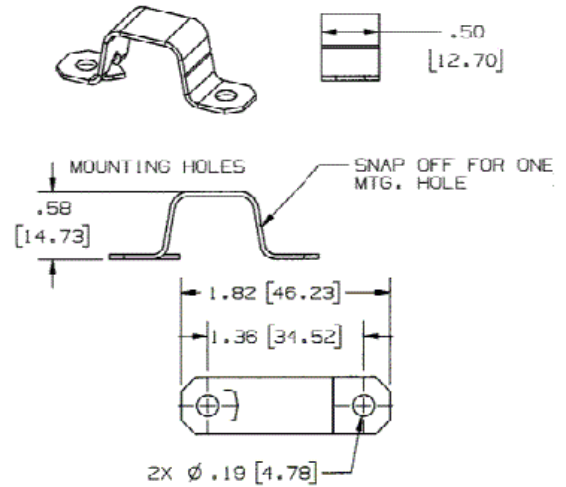

Raceway
Metal Raceway
HBL500 Series Mounting Strap

HUBBELL

Features

- For mounting HBL500, HBL700 or HBL750 Raceway to surface.
- Convert to one-hole by breaking off at score.

Ordering Information

Description	Color	UPC Number	Catalog Number
Mounting Strap	White	783585145242	HBL504W

Listings

UL Listed
CSA Certified

Specifications

Height	0.58"
Width	0.50"
Length	1.50"

Online Resources

Customer Use Drawing
eCatalog
Installation Instructions